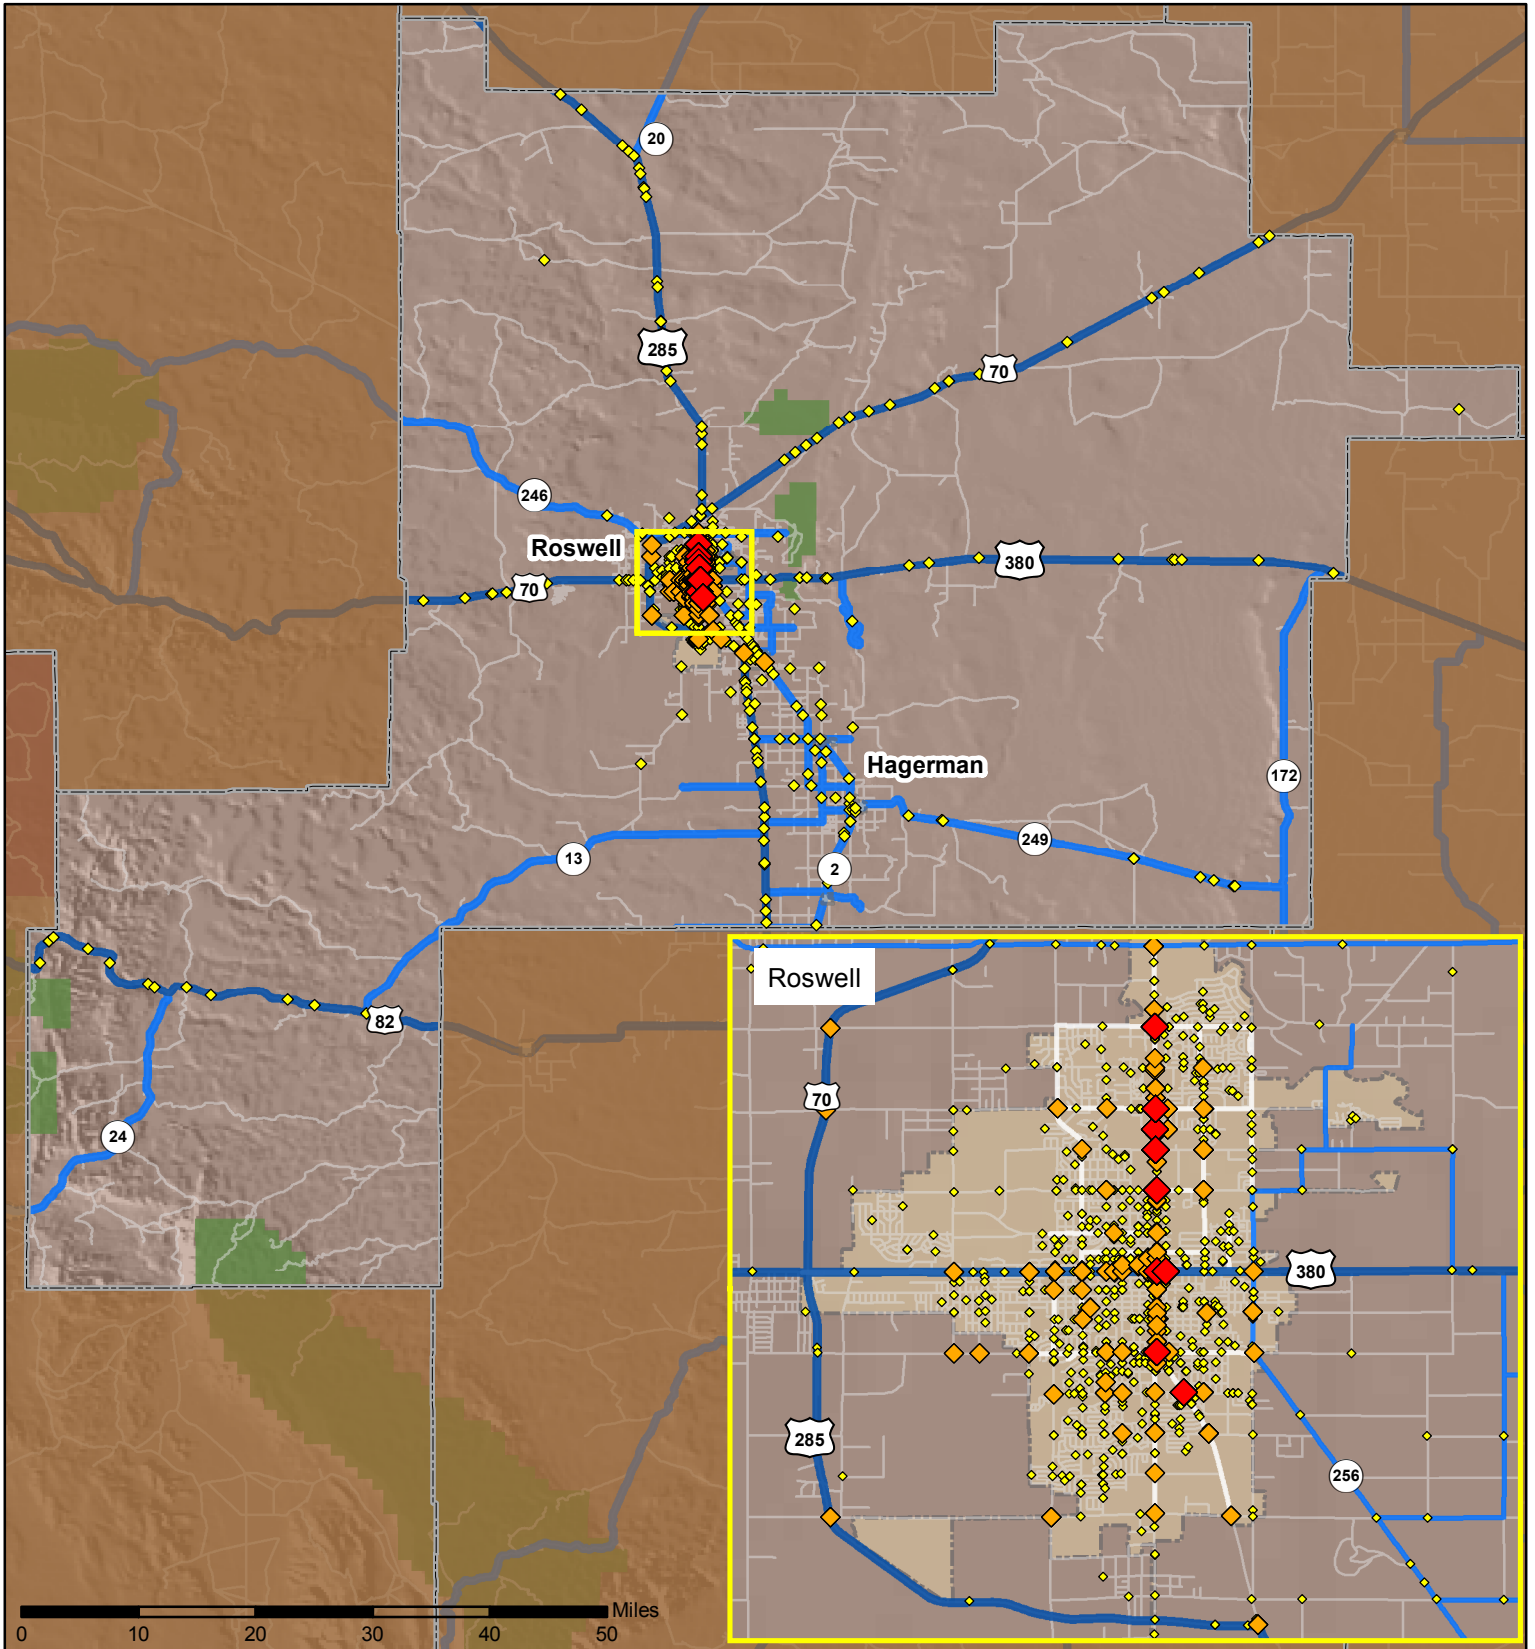

# Crashes in Chaves County, New Mexico, 2016

Map created by the Traffic Research Unit, Geospatial & Population Studies at UNM

## Legend

- Forest & Wildlife Areas
- Reservations & Pueblos
- County Boundaries
- City Boundaries
- Interstate Highways
- U.S. Highways
- State Highways
- Streets & Roadways

## Crashes 2016

- 1 - 2 Crashes
- 3 - 10 Crashes
- 11 - 25 Crashes

Data Source: NMDOT Crash File 2016  
<http://tru.unm.edu> CO#5801 tru@unm.edu