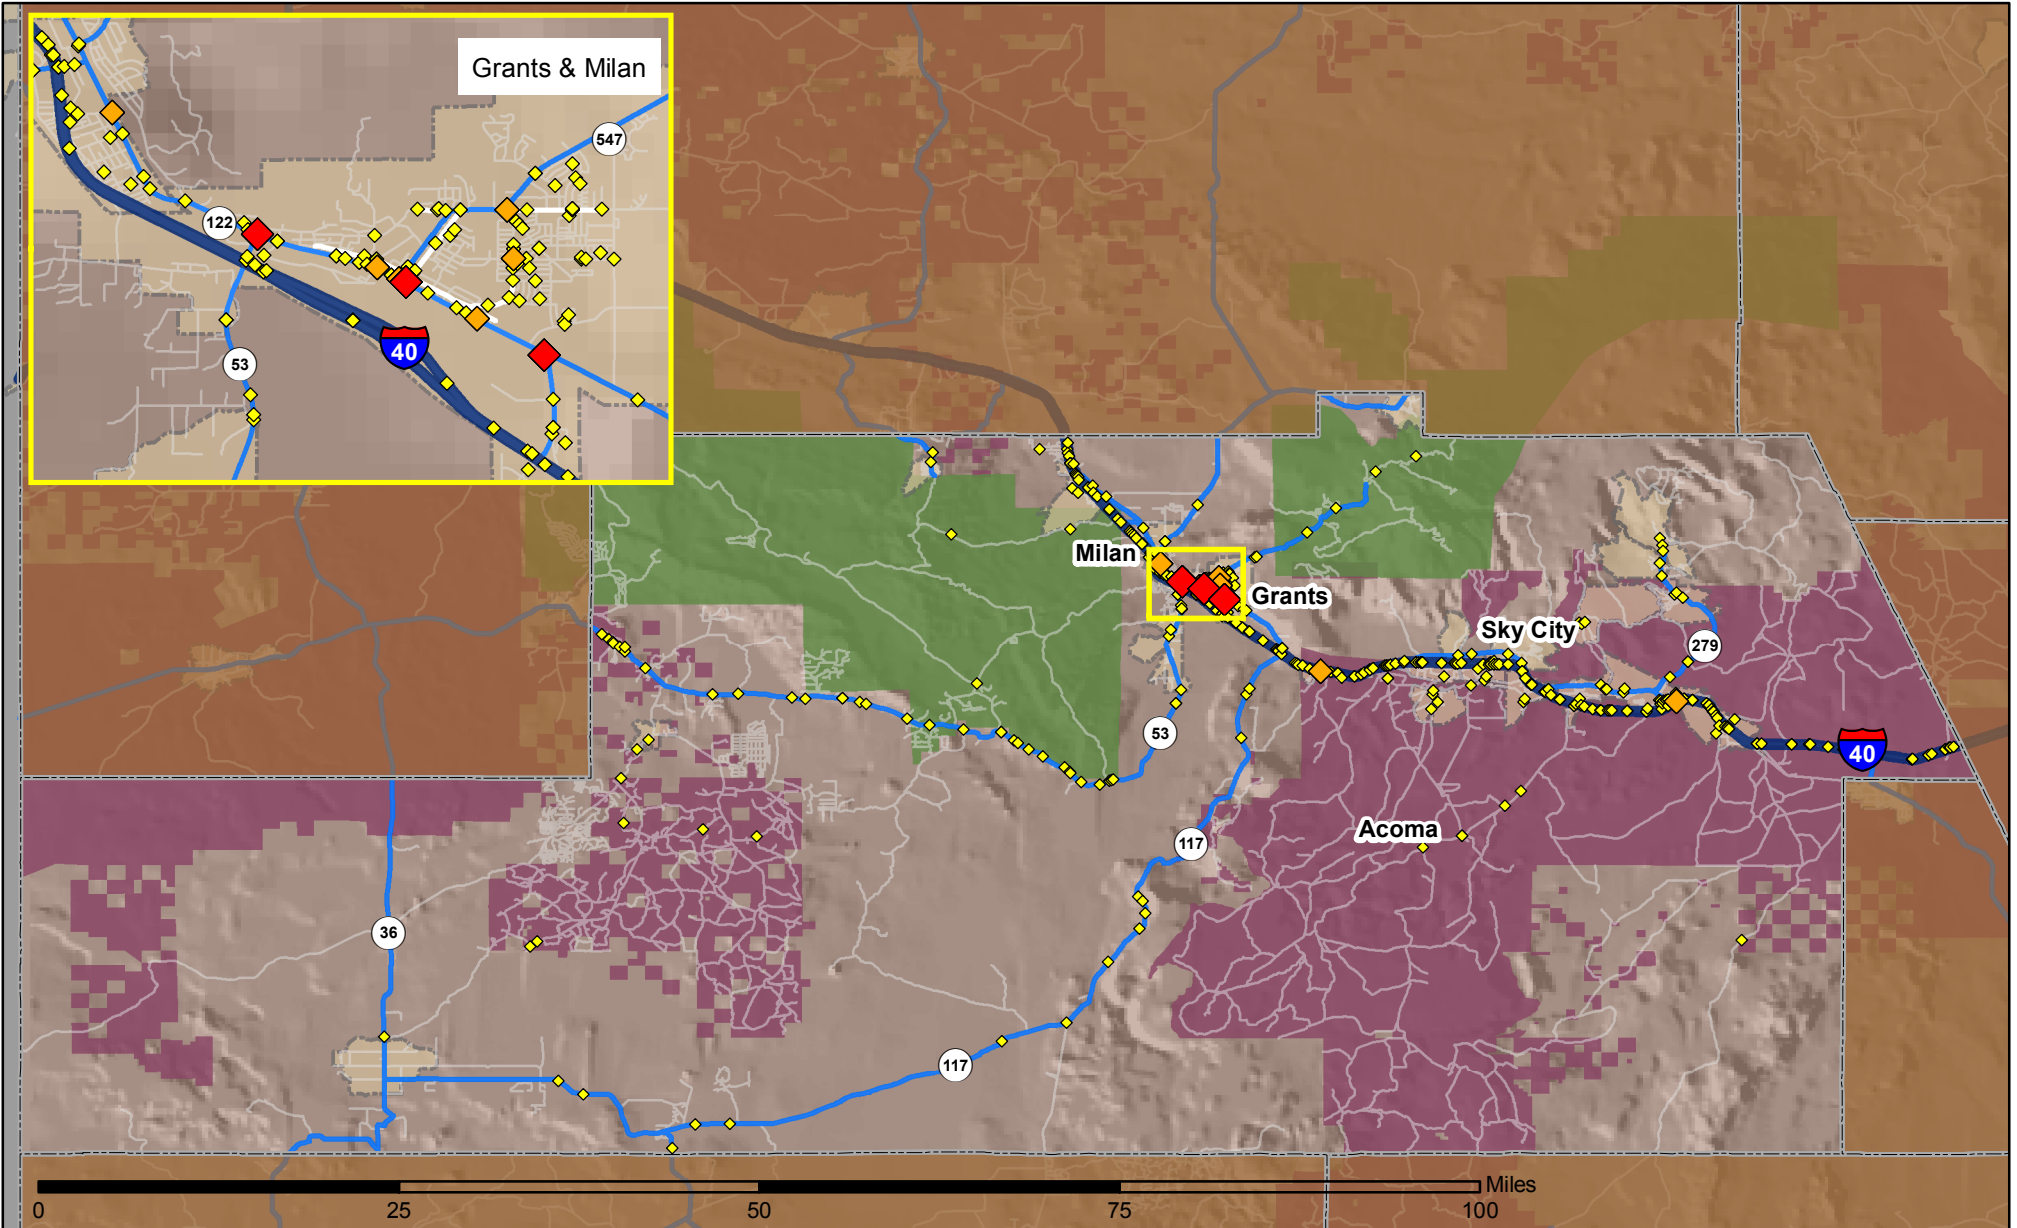

Crashes in Cibola County, New Mexico, 2016

Map created by the Traffic Research Unit, Geospatial & Population Studies at UNM

Legend

Data Source: NMDOT Crash File 2016
<http://tru.unm.edu> CO#5801 tru@unm.edu

- Forest & Wildlife Areas
- Reservations & Pueblos
- County Boundaries
- City Boundaries

- Interstate Highways
- U.S. Highways
- State Highways
- Streets & Roadways

Crashes 2016

- 1 - 2 Crashes
- 3 - 5 Crashes
- 6 - 9 Crashes