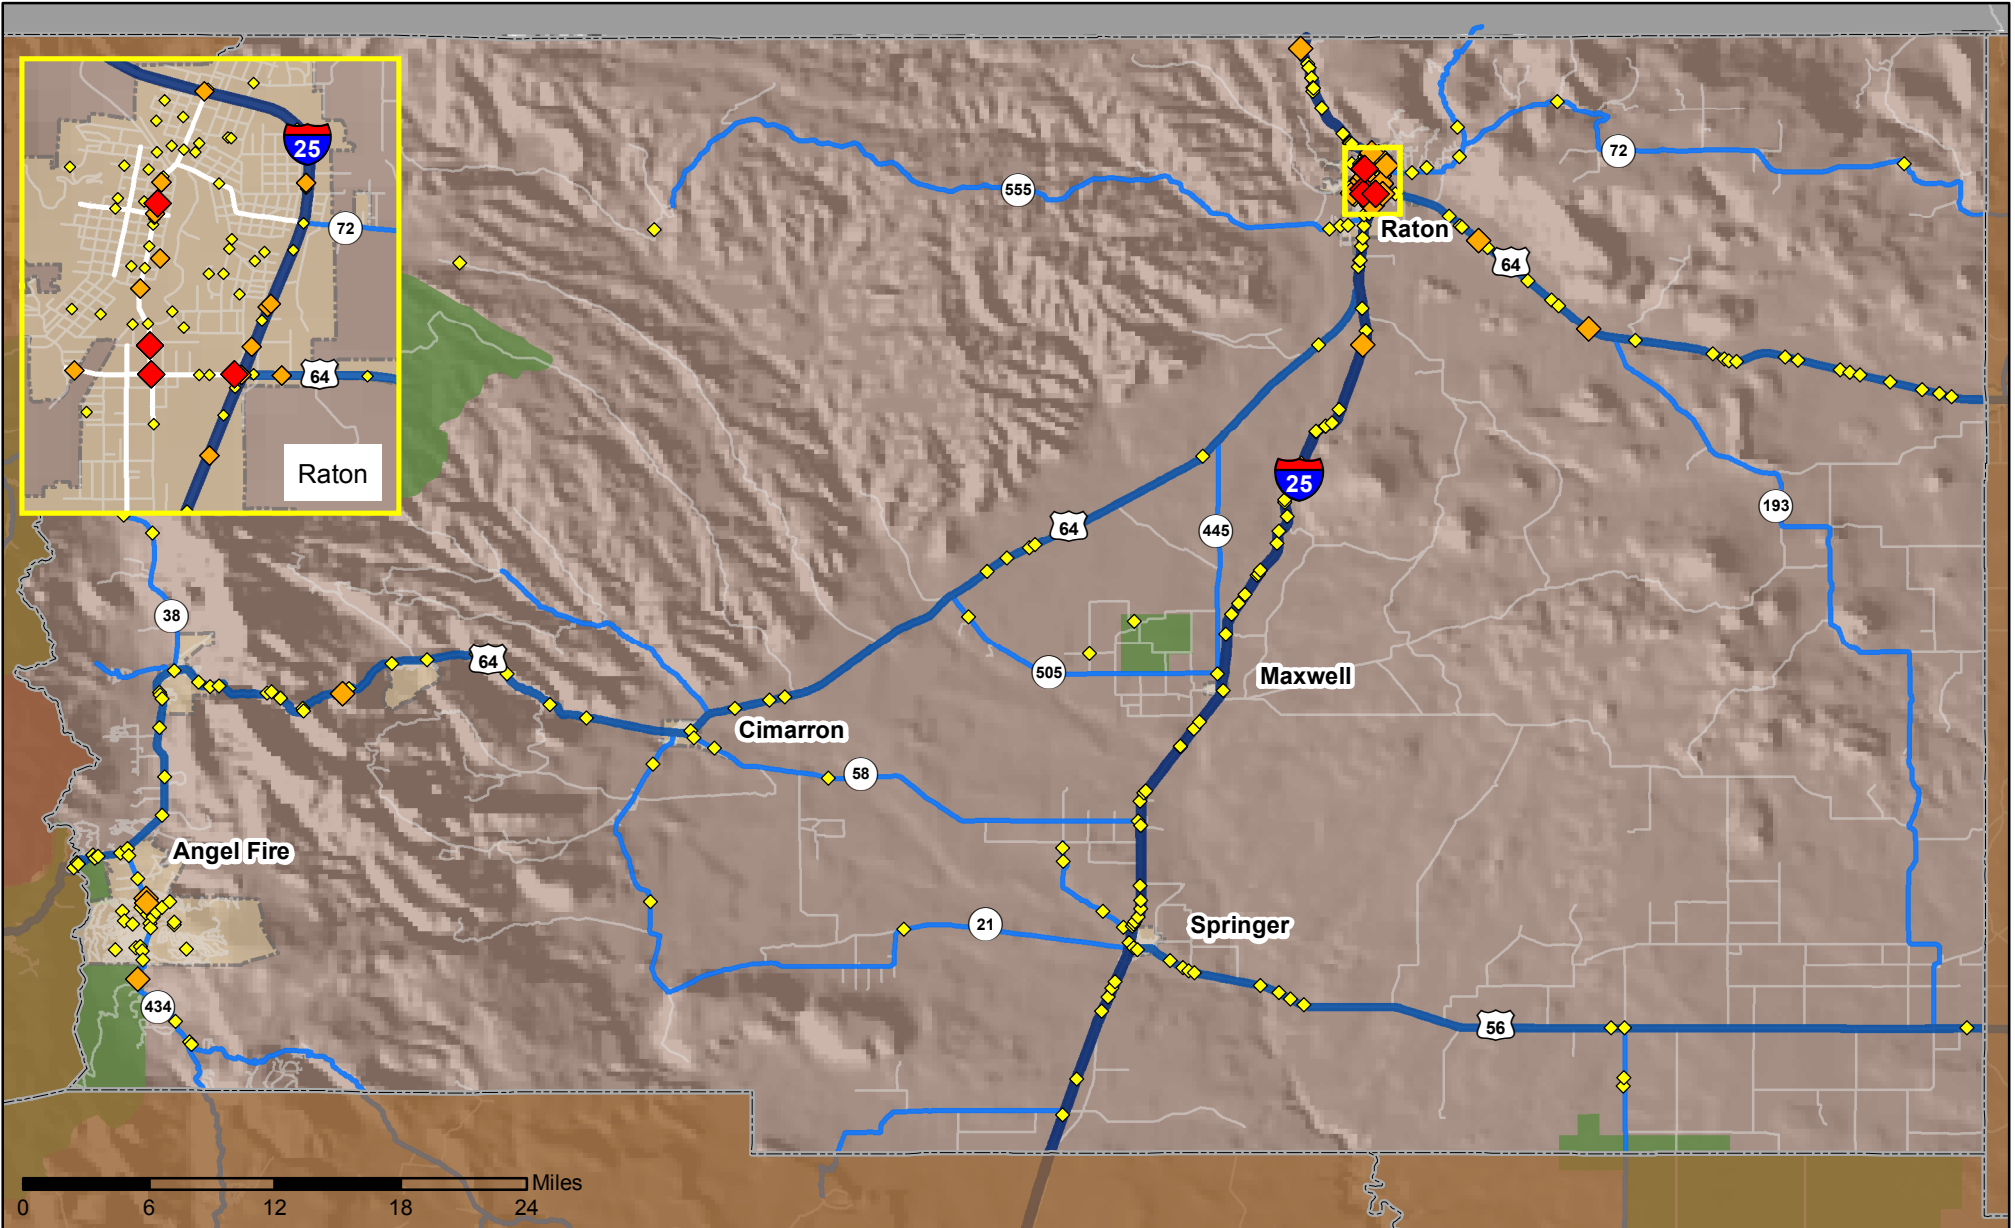

Crashes in Colfax County, New Mexico, 2016

Map created by the Traffic Research Unit, Geospatial & Population Studies at UNM

Legend

Data Source: NMDOT Crash File 2016
<http://tru.unm.edu> CO#5801 tru@unm.edu

- Forest & Wildlife Areas
- Reservations & Pueblos
- County Boundaries
- City Boundaries

- Interstate Highways
- U.S. Highways
- State Highways
- Streets & Roadways

Crashes 2016

- 1 Crash
- 2 - 3 Crashes
- 4 - 6 Crashes