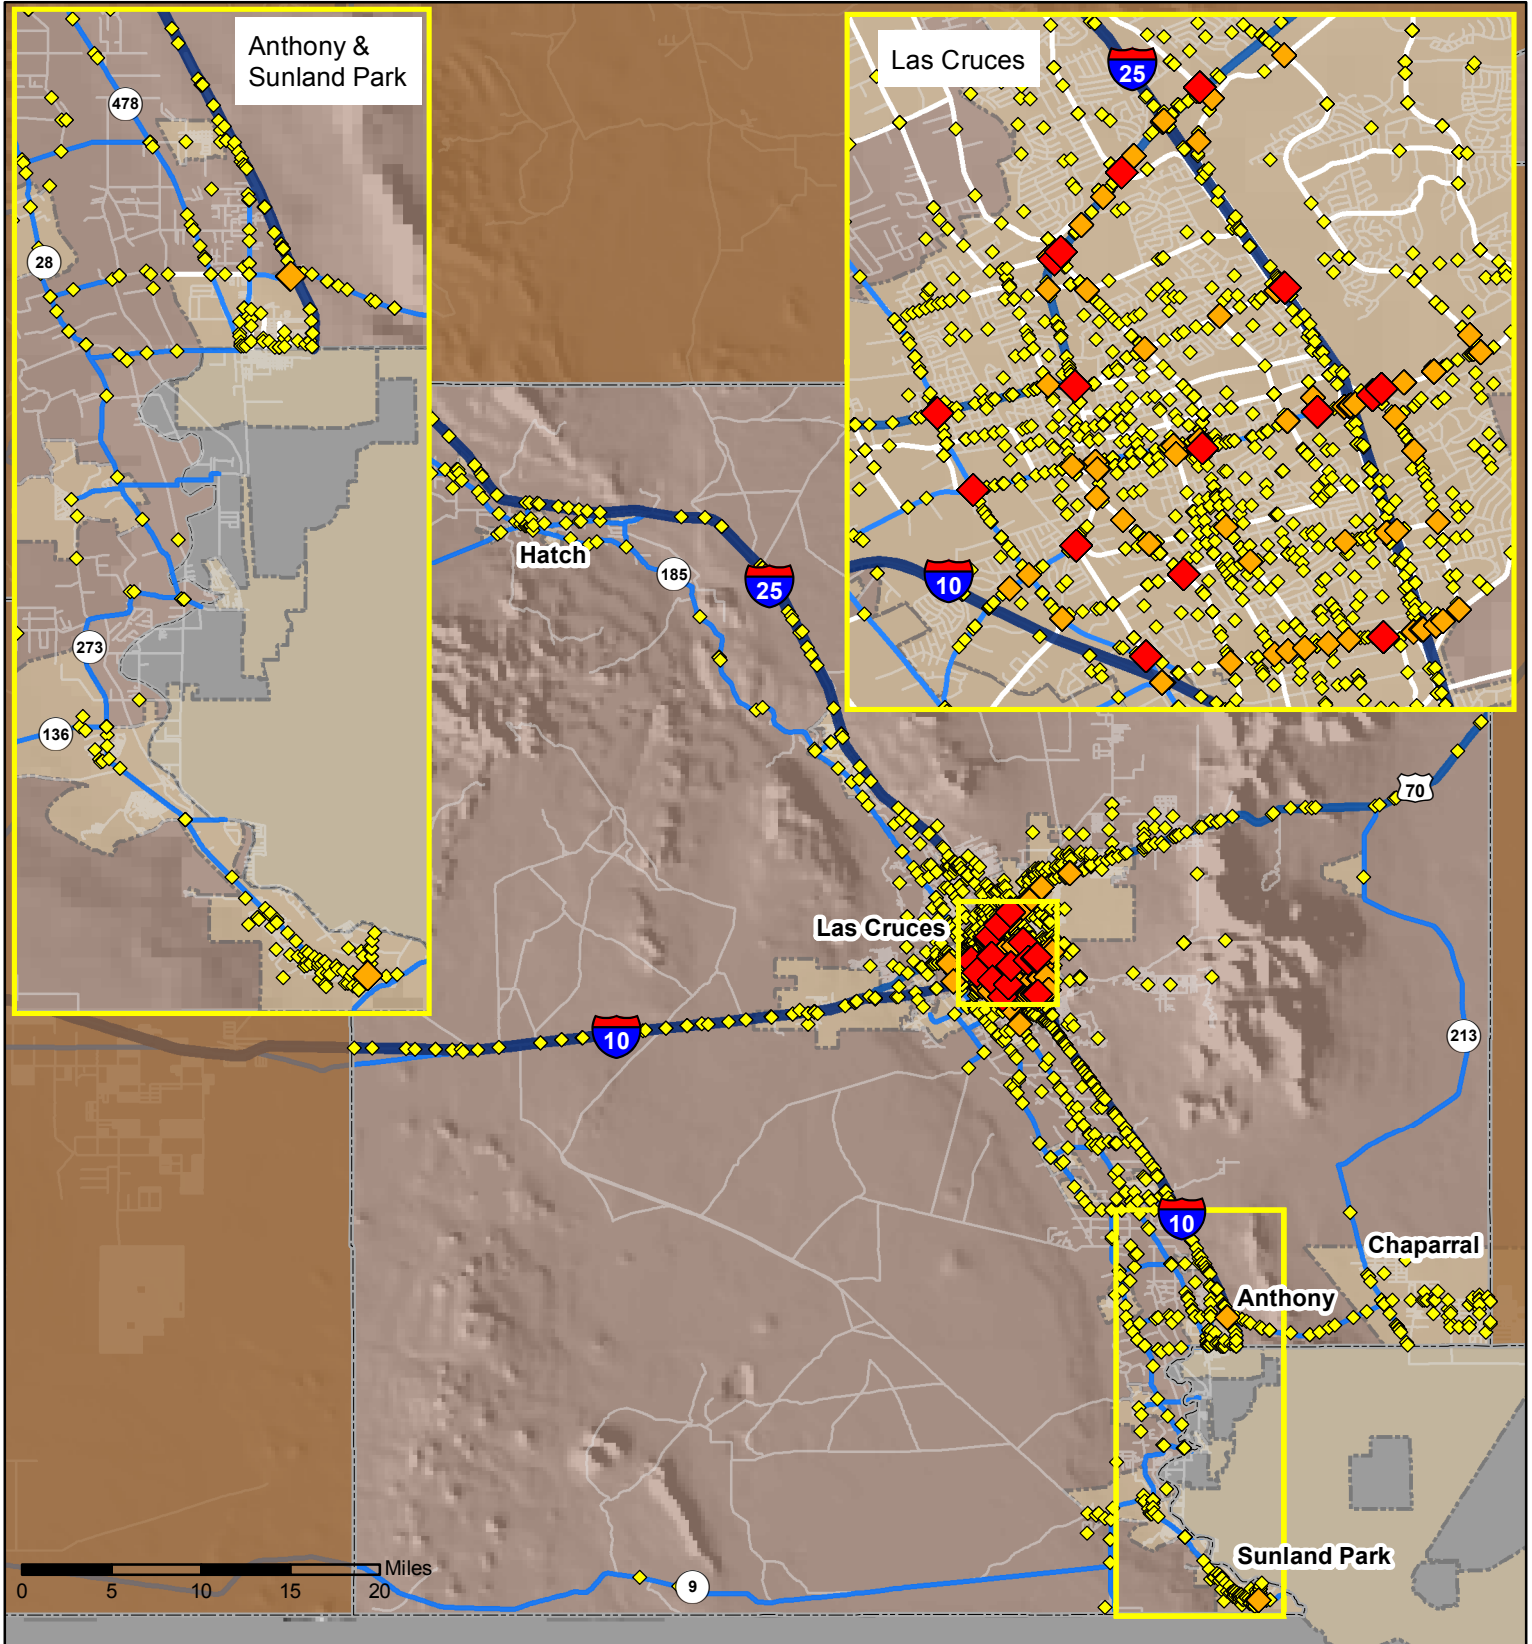

Crashes in Doña Ana County, New Mexico, 2016

Map created by the Traffic Research Unit, Geospatial & Population Studies at UNM

Legend

- Forest & Wildlife Areas
- Reservations & Pueblos
- County Boundaries
- City Boundaries
- Interstate Highways
- U.S. Highways
- State Highways
- Streets & Roadways

Crashes 2016

- 1 - 8 Crashes
- 9 - 24 Crashes
- 25 - 52 Crashes

Data Source: NMDOT Crash File 2016
<http://tru.unm.edu> CO#5801 tru@unm.edu