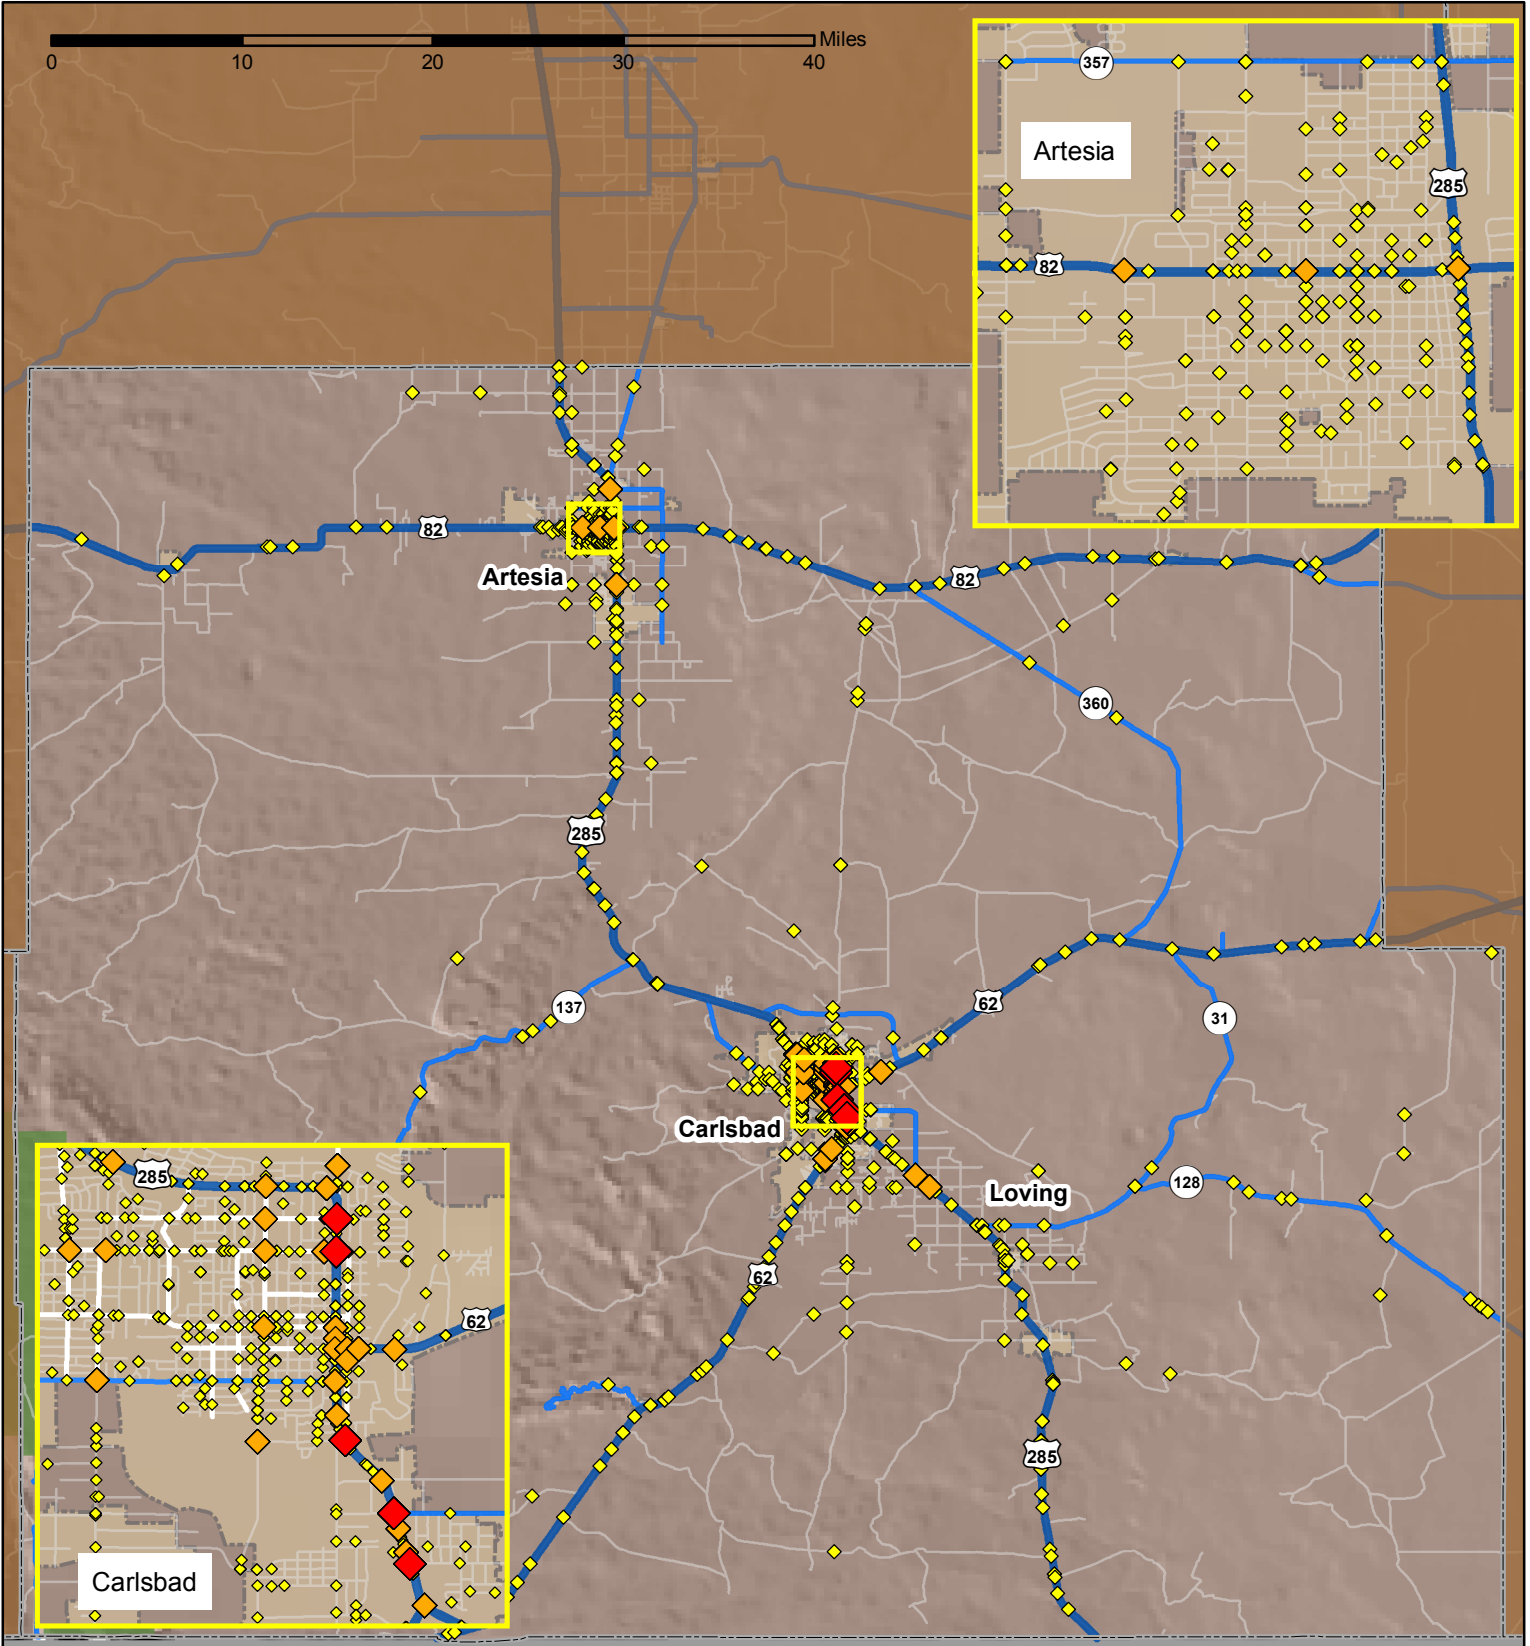

# Crashes in Eddy County, New Mexico, 2016

Map created by the Traffic Research Unit, Geospatial & Population Studies at UNM

## Legend

- Forest & Wildlife Areas
- Reservations & Pueblos
- County Boundaries
- City Boundaries
- Interstate Highways
- U.S. Highways
- State Highways
- Streets & Roadways

## Crashes 2016

- 1 - 4 Crashes
- 5 - 11 Crashes
- 12 - 24 Crashes

Data Source: NMDOT Crash File 2016  
<http://tru.unm.edu> CO#5801 tru@unm.edu