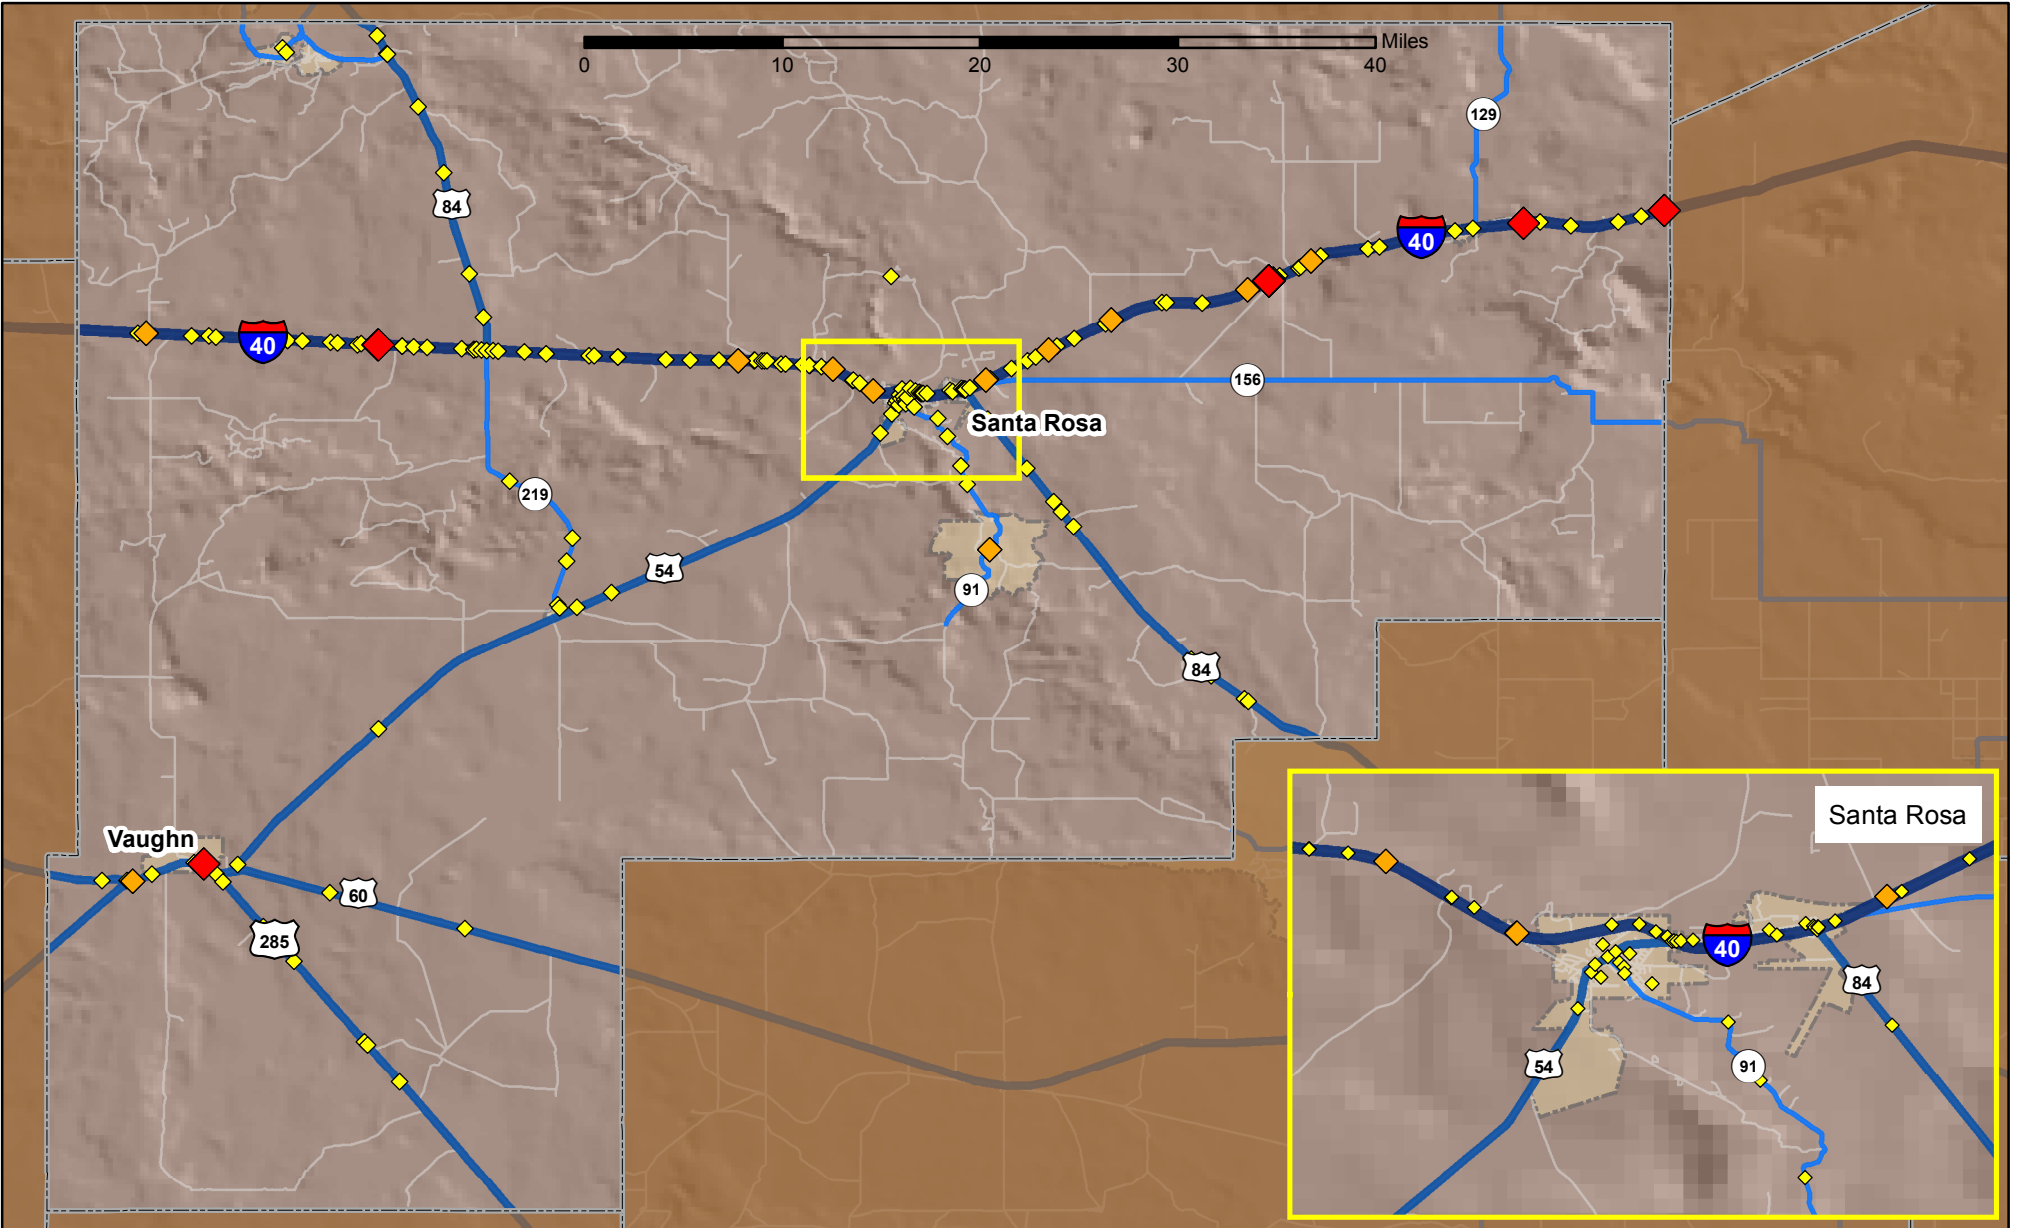

Crashes in Guadalupe County, New Mexico, 2016

Map created by the Traffic Research Unit, Geospatial & Population Studies at UNM

Legend

Data Source: NMDOT Crash File 2016
<http://tru.unm.edu> CO#5801 tru@unm.edu

- Forest & Wildlife Areas
- Reservations & Pueblos
- County Boundaries
- City Boundaries

- Interstate Highways
- U.S. Highways
- State Highways
- Streets & Roadways

Crashes 2016

- 1 Crash
- 2 Crashes
- 3 - 18 Crashes