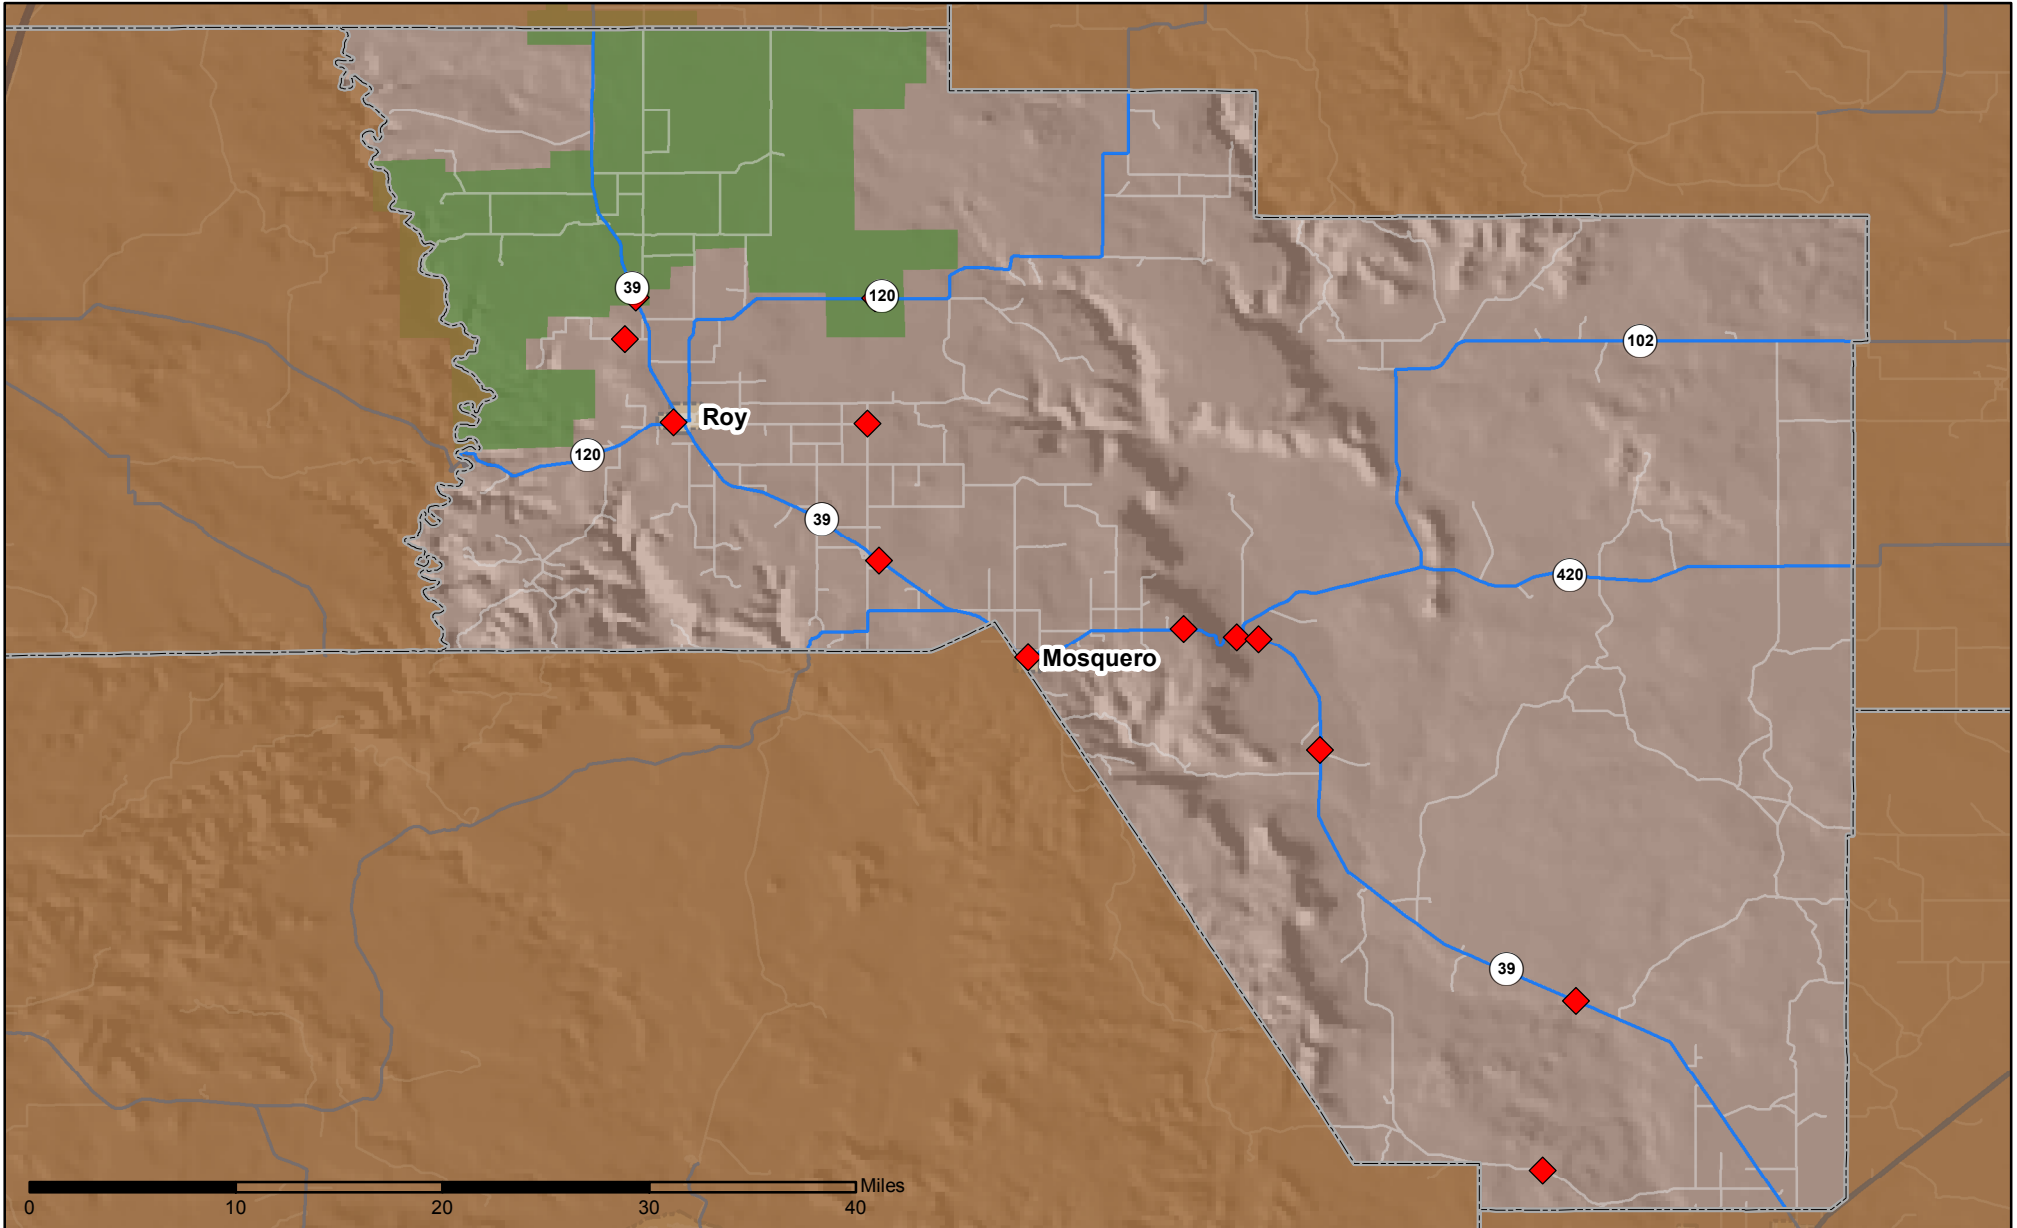

Crashes in Harding County, New Mexico, 2016

Map created by the Traffic Research Unit, Geospatial & Population Studies at UNM

Legend

Data Source: NMDOT Crash File 2016
<http://tru.unm.edu> CO#5801 tru@unm.edu

-  Forest & Wildlife Areas
-  Reservations & Pueblos
-  County Boundaries
-  City Boundaries

-  Interstate Highways
-  U.S. Highways
-  State Highways
-  Streets & Roadways

Crashes 2016

-  1 Crash