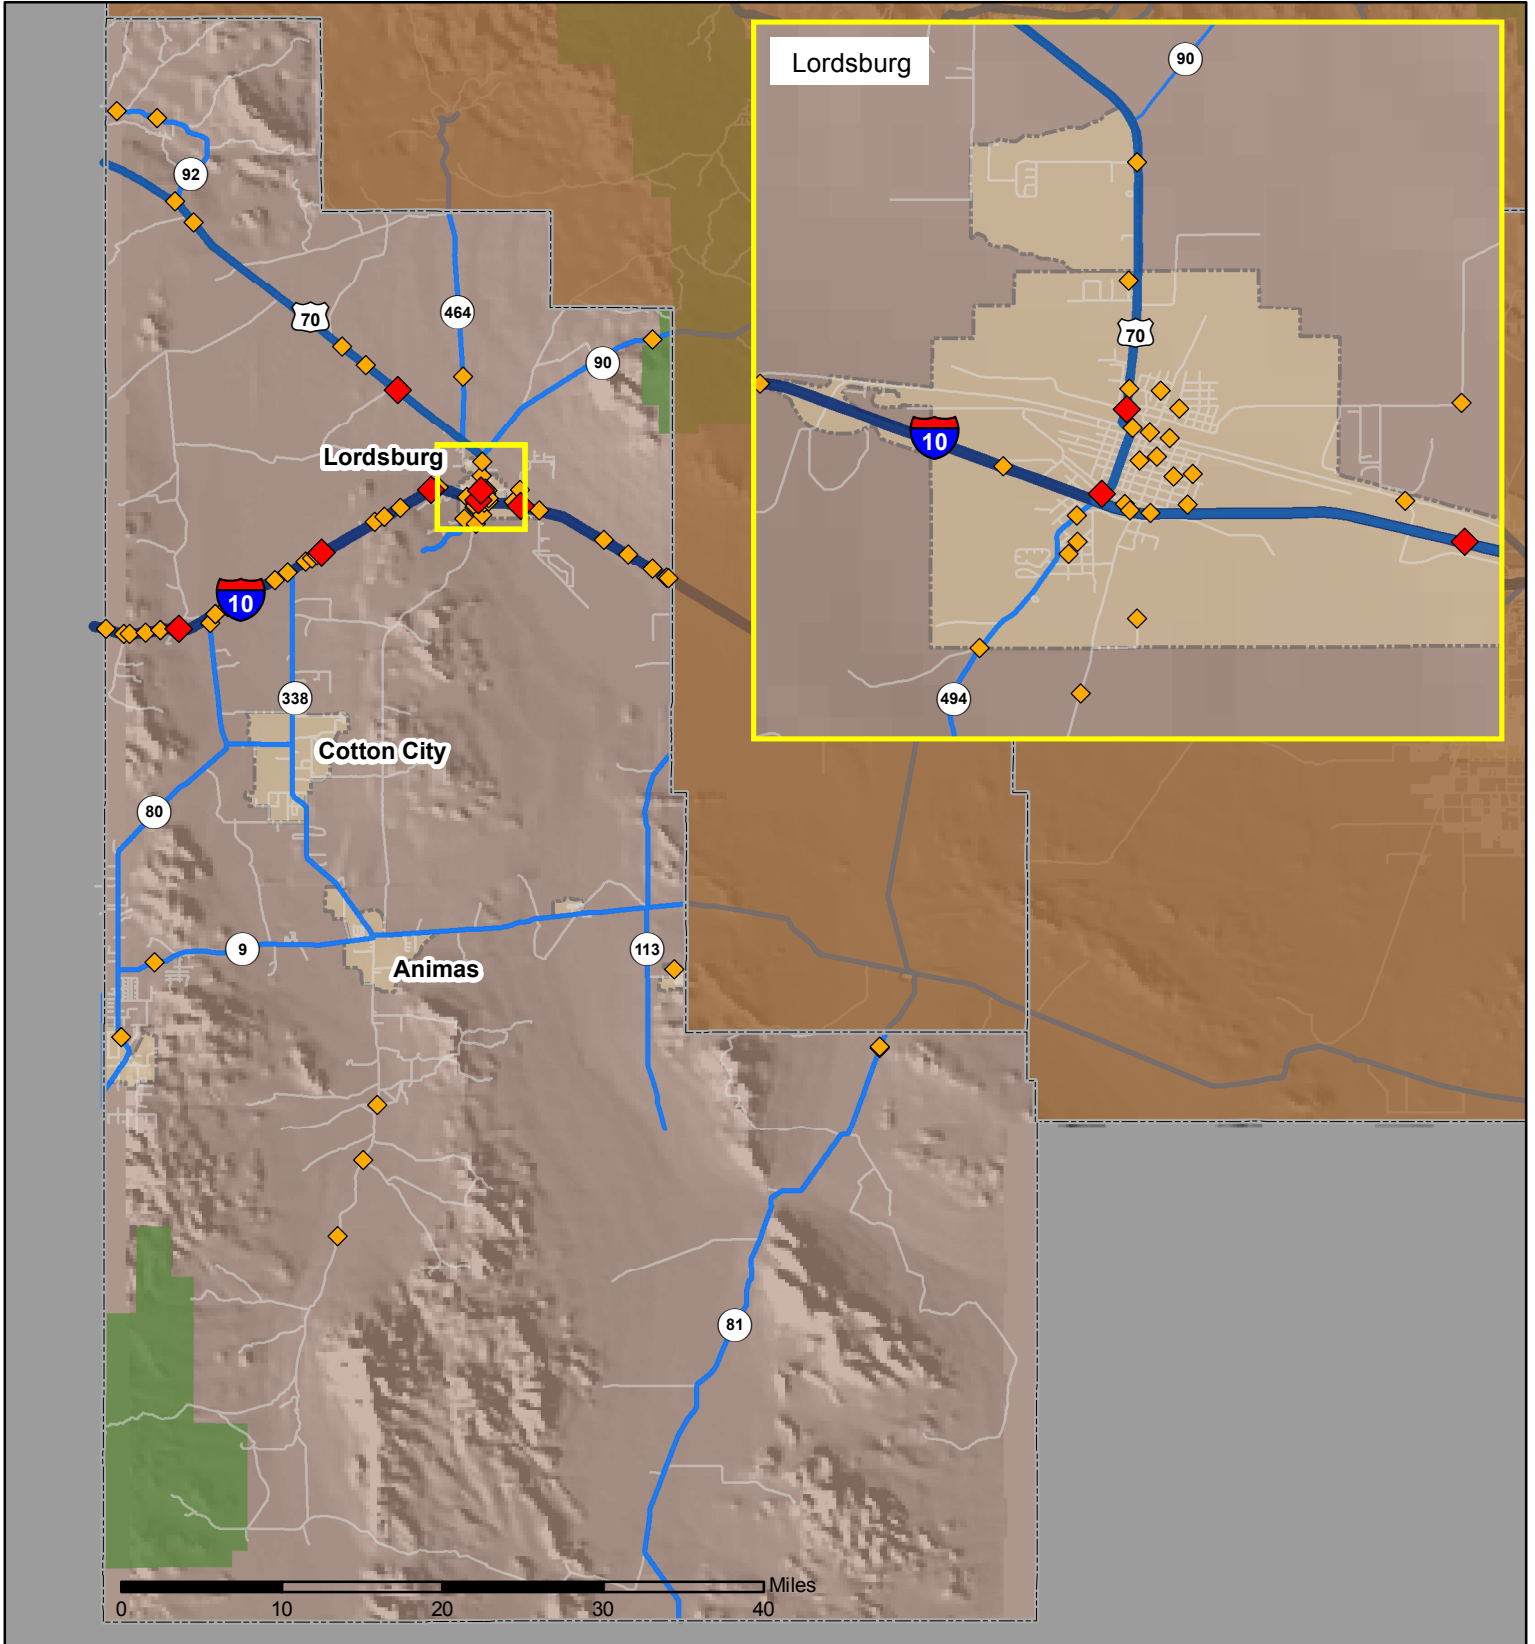

Crashes in Hidalgo County, New Mexico, 2016

Map created by the Traffic Research Unit, Geospatial & Population Studies at UNM

Legend

- Forest & Wildlife Areas
- Reservations & Pueblos
- County Boundaries
- City Boundaries
- Interstate Highways
- U.S. Highways
- State Highways
- Streets & Roadways

Crashes 2016

- 1 Crash
- 2 Crashes

Data Source: NMDOT Crash File 2016
<http://tru.unm.edu> CO#5801 tru@unm.edu