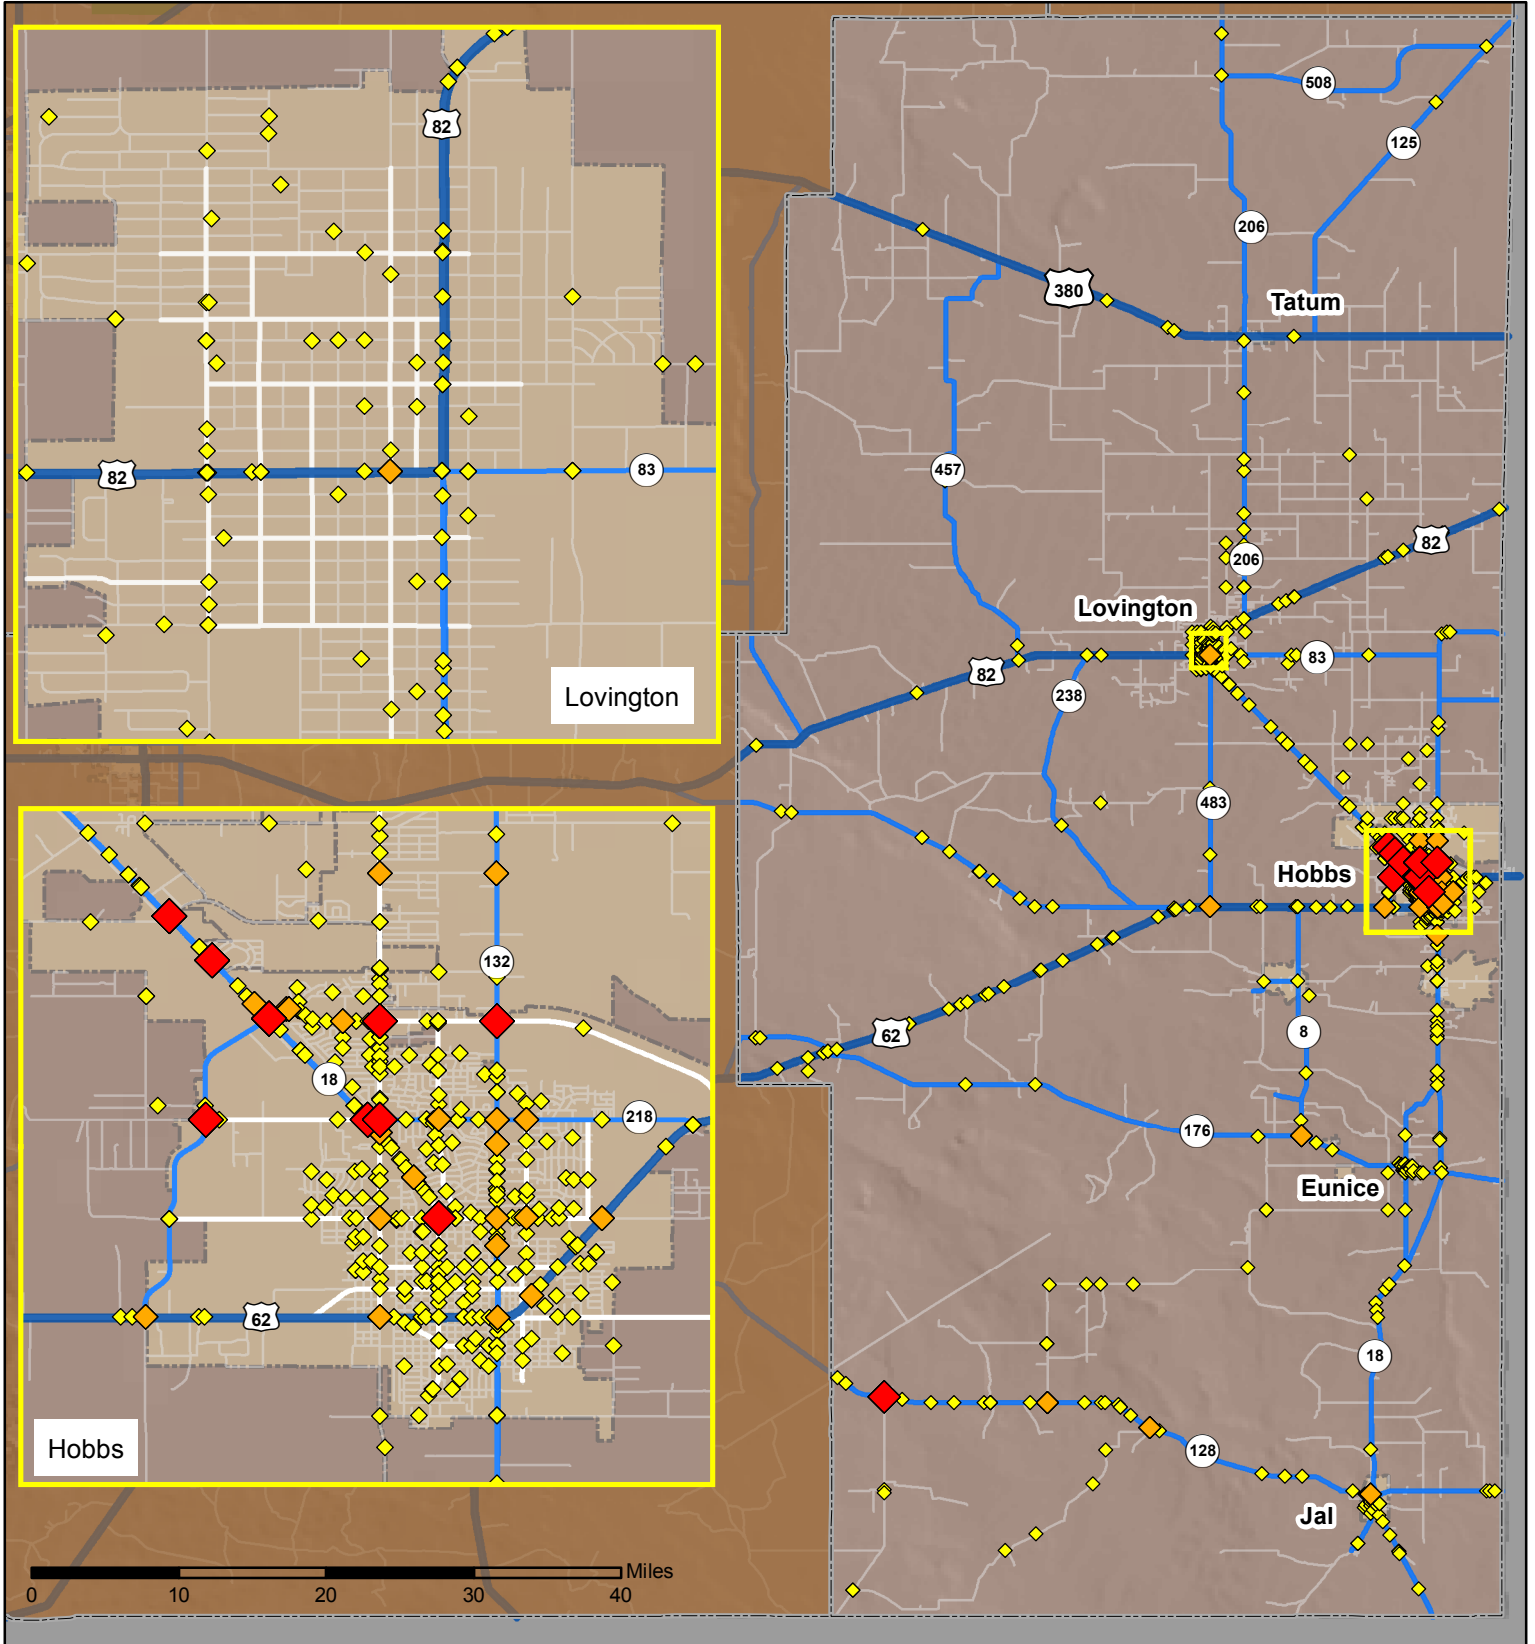

Crashes in Lea County, New Mexico, 2016

Map created by the Traffic Research Unit, Geospatial & Population Studies at UNM

Legend

- Forest & Wildlife Areas
- Reservations & Pueblos
- County Boundaries
- City Boundaries
- Interstate Highways
- U.S. Highways
- State Highways
- Streets & Roadways

Crashes 2016

- 1 - 3 Crashes
- 4 - 6 Crashes
- 7 - 17 Crashes

Data Source: NMDOT Crash File 2016
<http://tru.unm.edu> CO#5801 tru@unm.edu