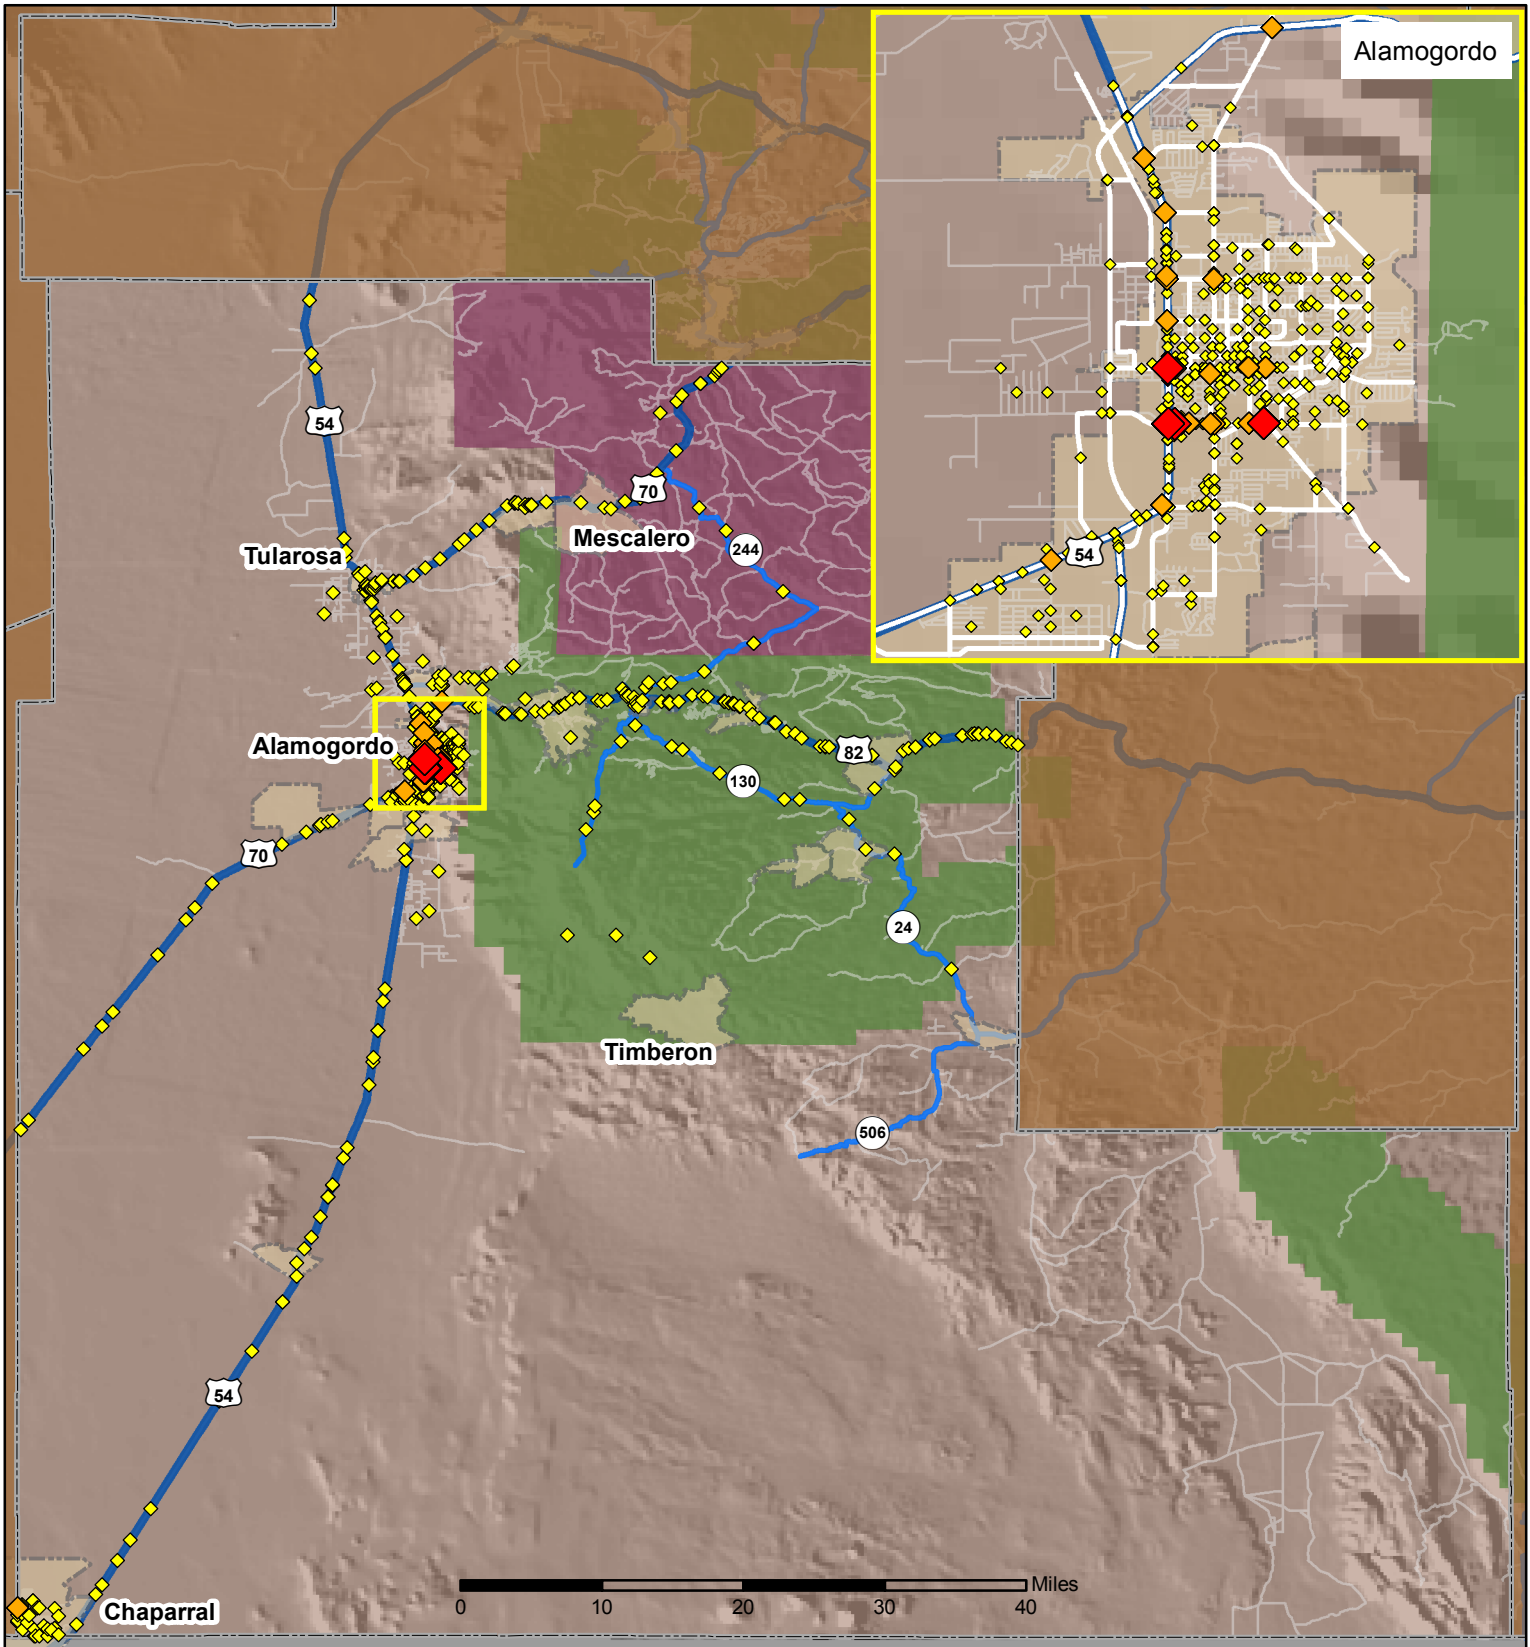

Crashes in Otero County, New Mexico, 2016

Map created by the Traffic Research Unit, Geospatial & Population Studies at UNM

Legend

- | | |
|-------------------------|---------------------|
| Forest & Wildlife Areas | Interstate Highways |
| Reservations & Pueblos | U.S. Highways |
| County Boundaries | State Highways |
| City Boundaries | Streets & Roadways |

Crashes 2016

- 1 - 4 Crashes
- 5 - 10 Crashes
- 11 - 18 Crashes

Data Source: NMDOT Crash File 2016
<http://tru.unm.edu> CO#5801 tru@unm.edu