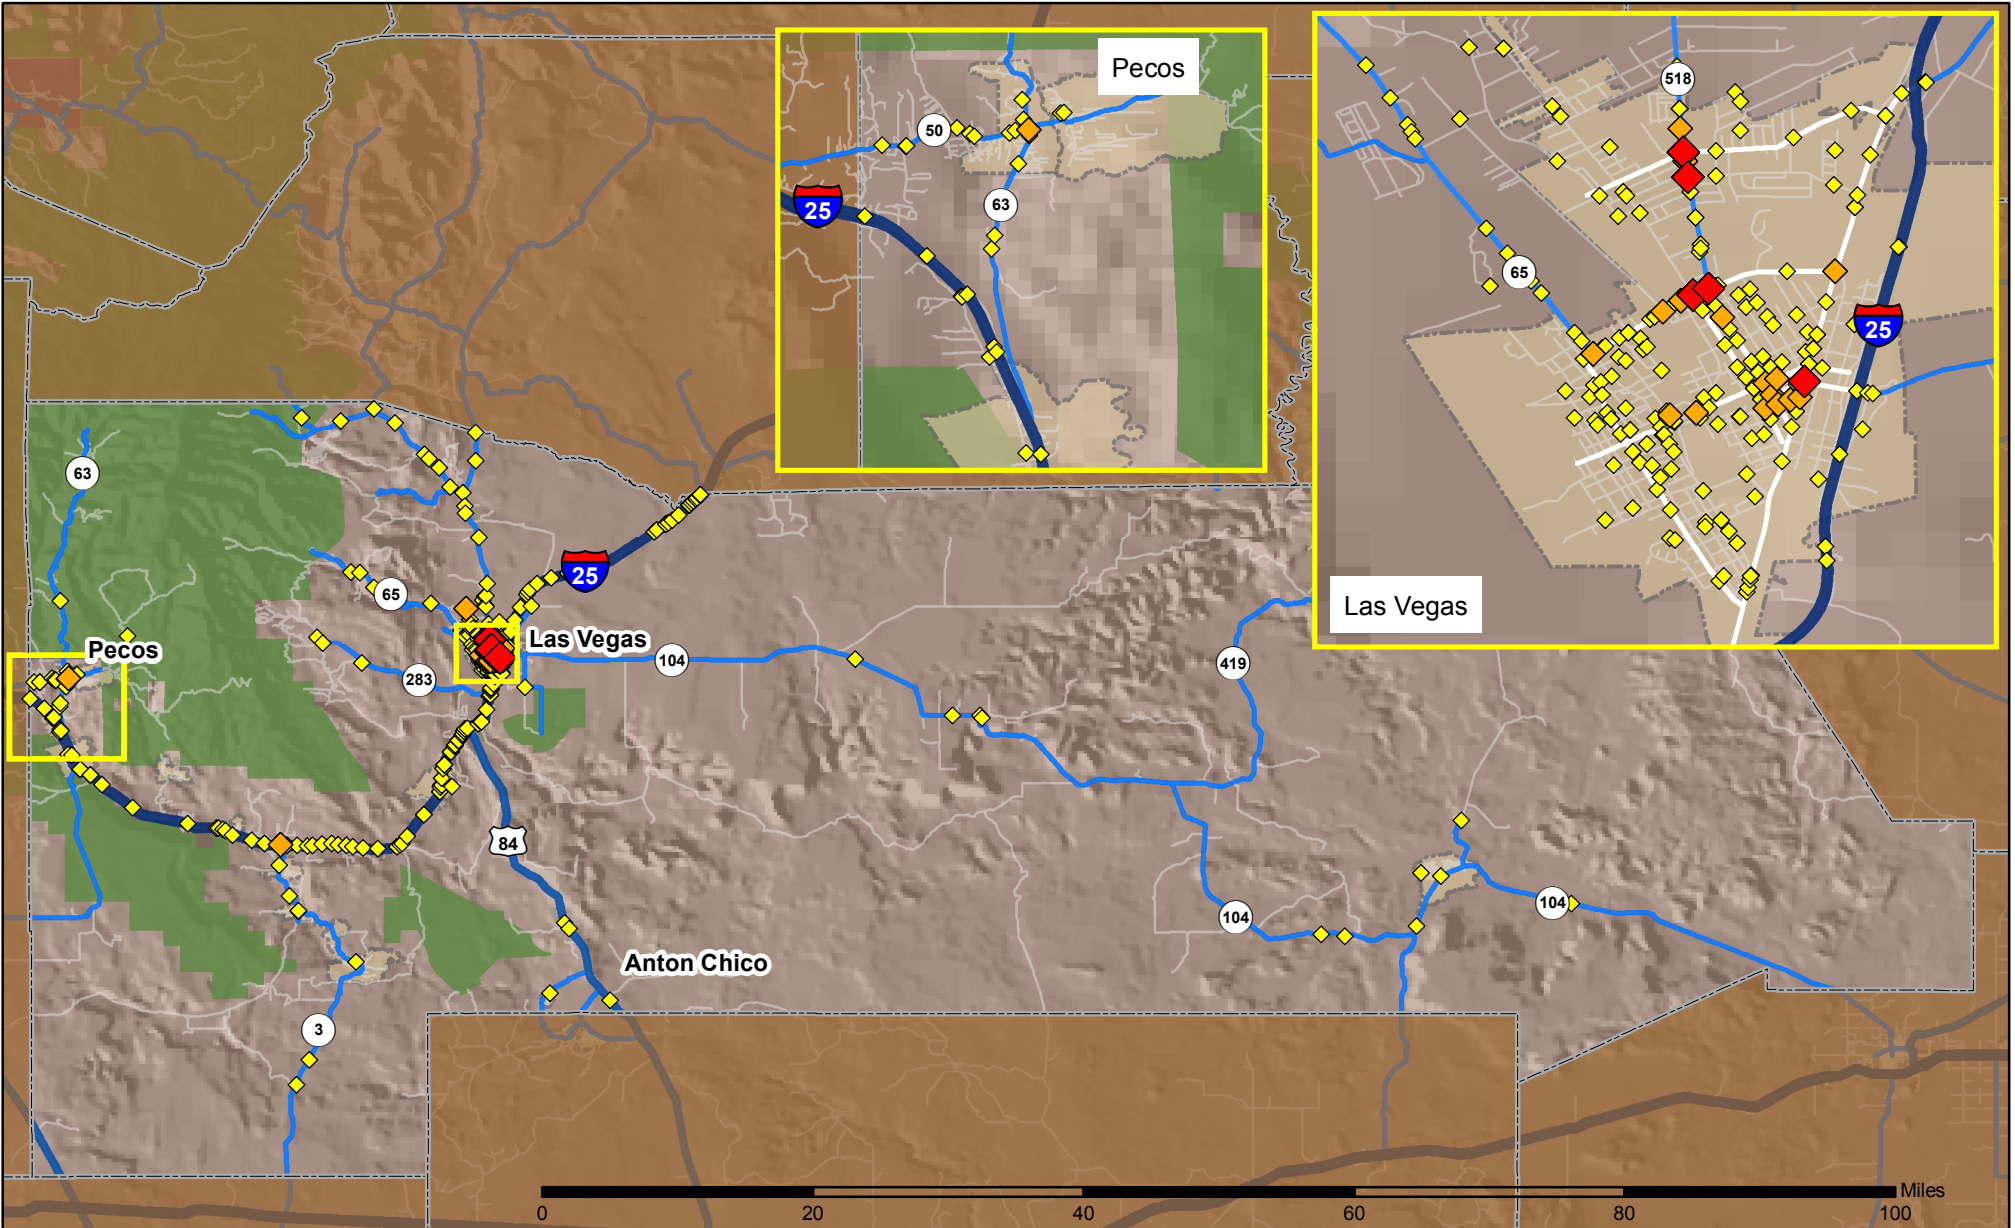

# Crashes in San Miguel County, New Mexico, 2016

Map created by the Traffic Research Unit, Geospatial & Population Studies at UNM

## Legend

Data Source: NMDOT Crash File 2016  
<http://tru.unm.edu> CO#5801 tru@unm.edu

- Forest & Wildlife Areas
- Reservations & Pueblos
- County Boundaries
- City Boundaries

- Interstate Highways
- U.S. Highways
- State Highways
- Streets & Roadways

## Crashes 2016

- 1 - 2 Crashes
- 3 - 6 Crashes
- 7 - 14 Crashes