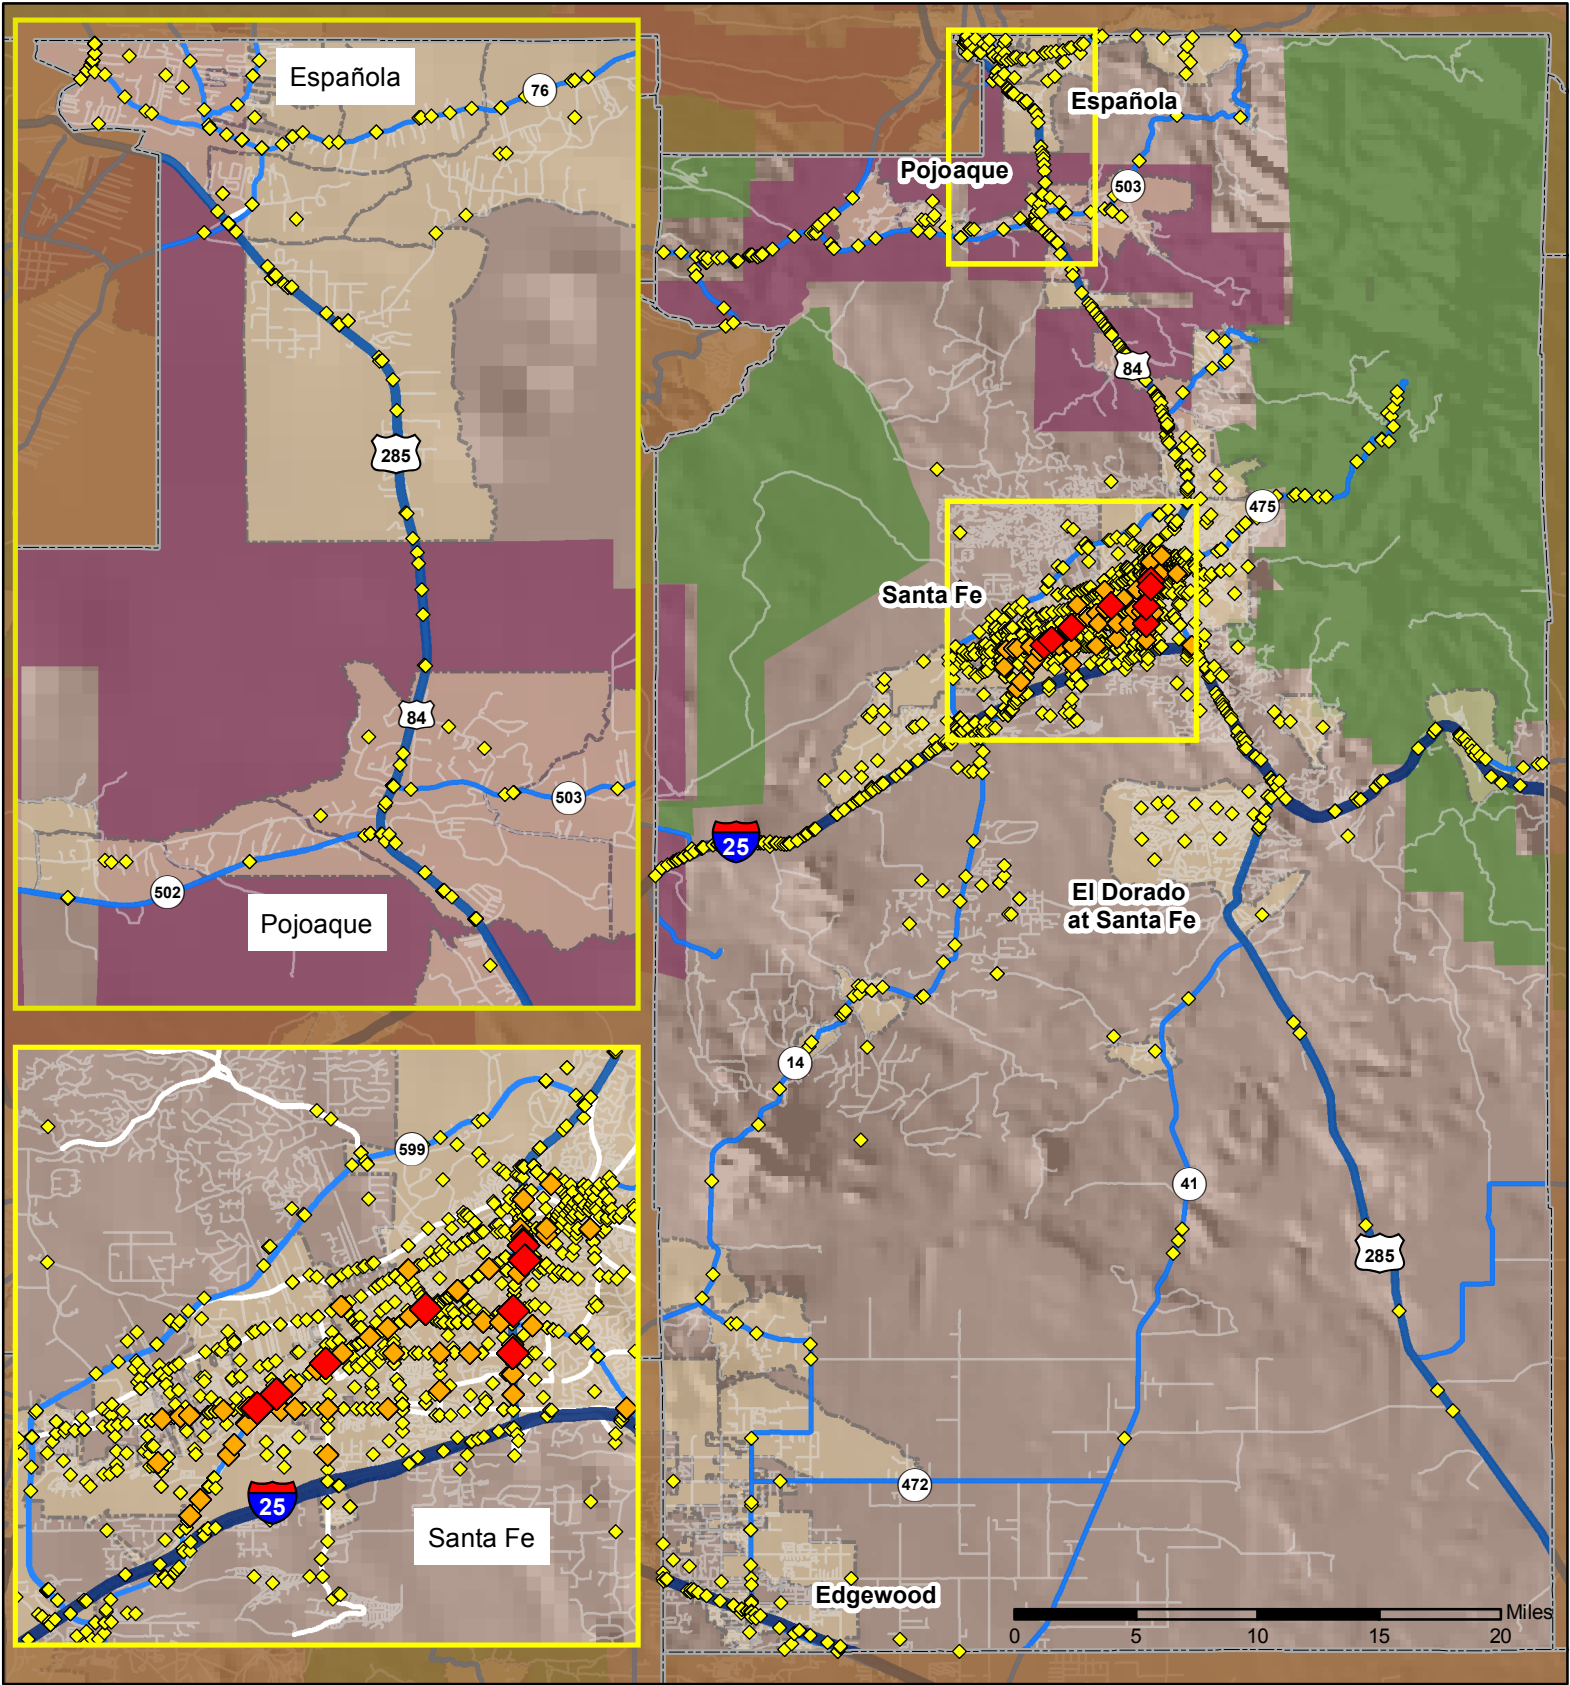

Crashes in Santa Fe County, New Mexico, 2016

Map created by the Traffic Research Unit, Geospatial & Population Studies at UNM

Legend

- Forest & Wildlife Areas
- Reservations & Pueblos
- County Boundaries
- City Boundaries
- Interstate Highways
- U.S. Highways
- State Highways
- Streets & Roadways

Crashes 2016

- 1 - 9 Crashes
- 10 - 25 Crashes
- 26 - 53 Crashes

Data Source: NMDOT Crash File 2016
<http://tru.unm.edu> CO#5801 tru@unm.edu