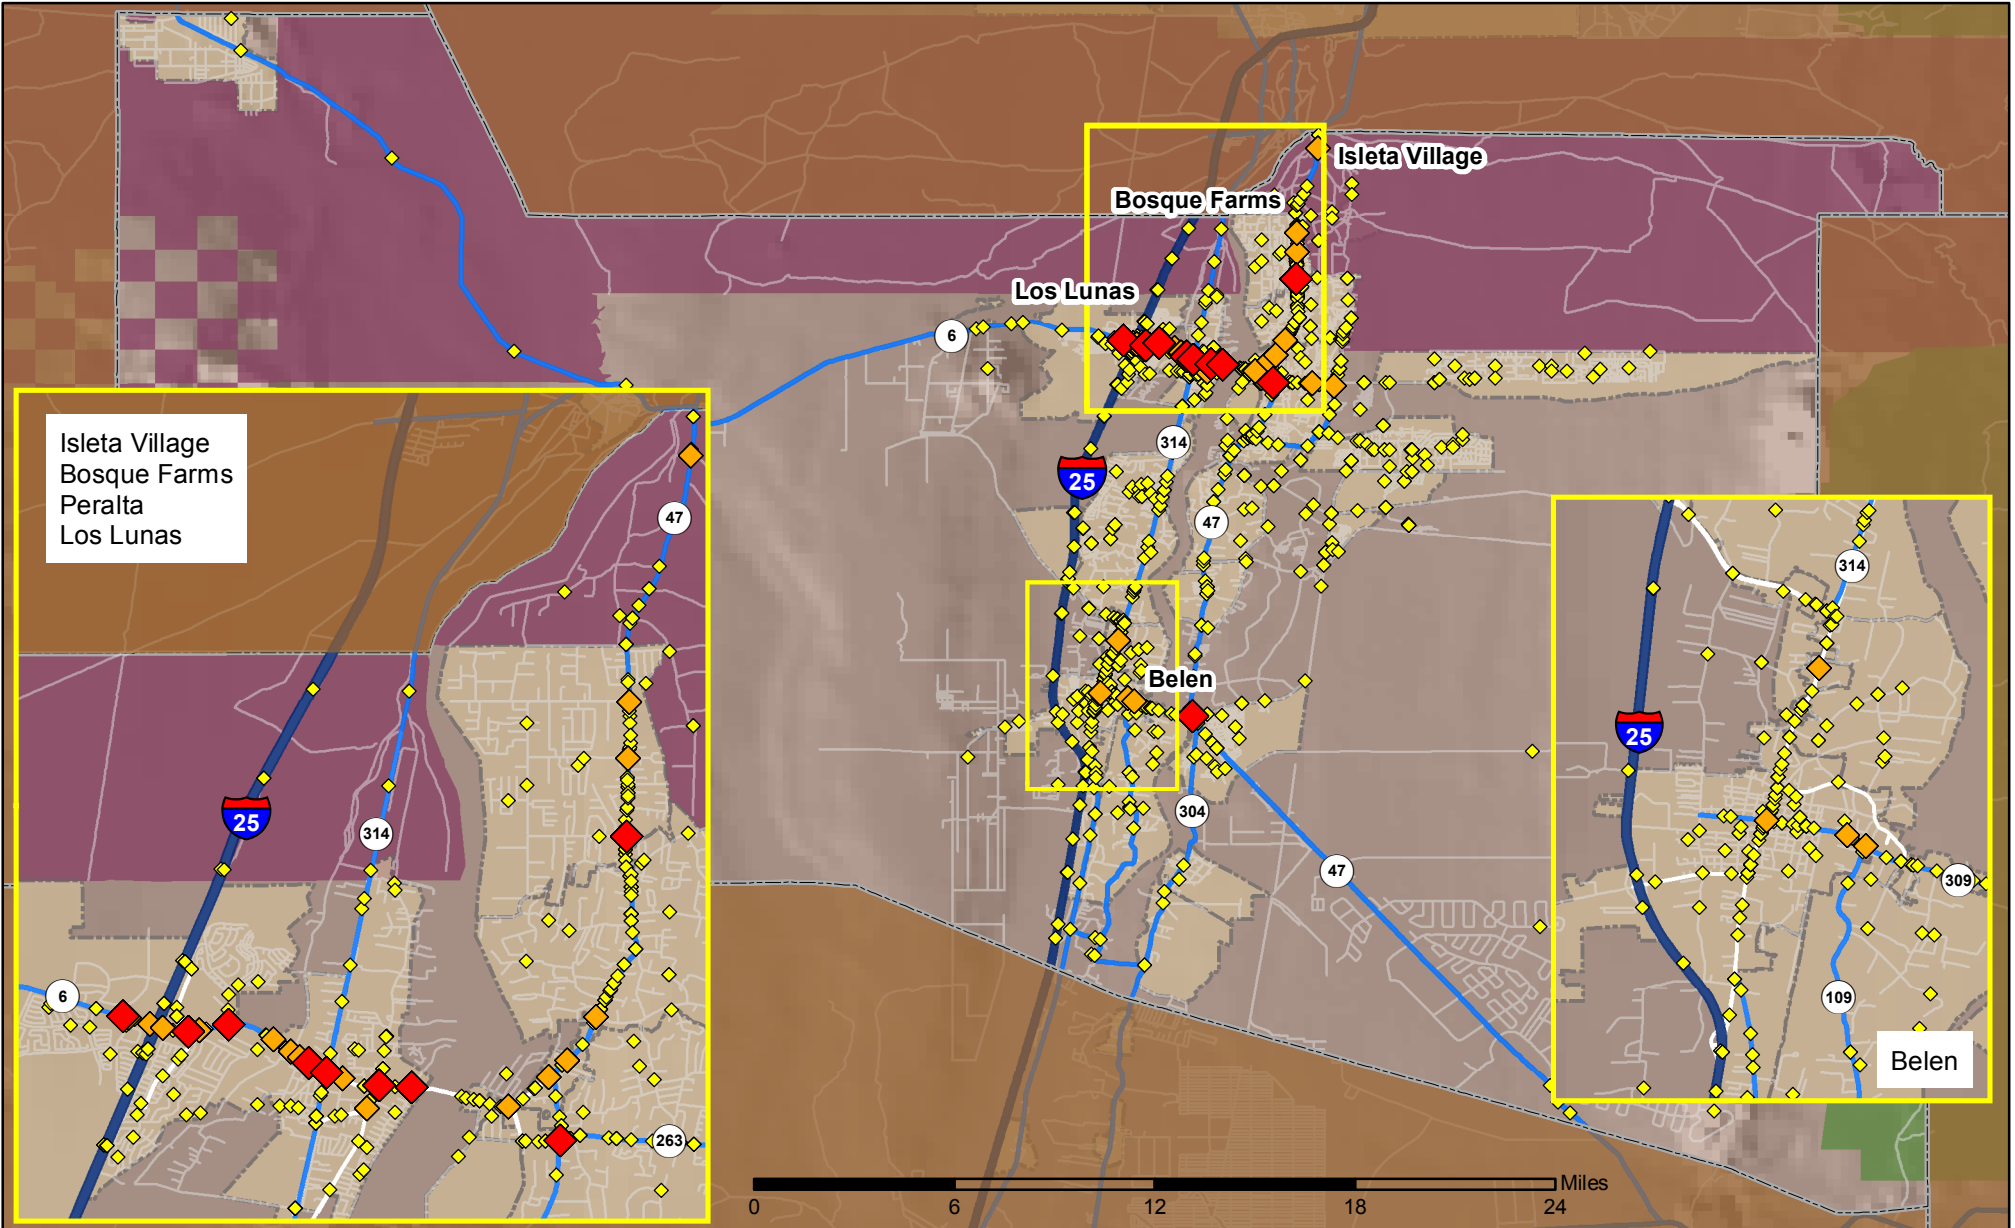

Crashes in Valencia County, New Mexico, 2016

Map created by the Traffic Research Unit, Geospatial & Population Studies at UNM

Legend

Data Source: NMDOT Crash File 2016
<http://tru.unm.edu> CO#5801 tru@unm.edu

- Forest & Wildlife Areas
- Reservations & Pueblos
- County Boundaries
- City Boundaries

- Interstate Highways
- U.S. Highways
- State Highways
- Streets & Roadways

Crashes 2016

- 1 - 5 Crashes
- 6 - 12 Crashes
- 13 - 27 Crashes