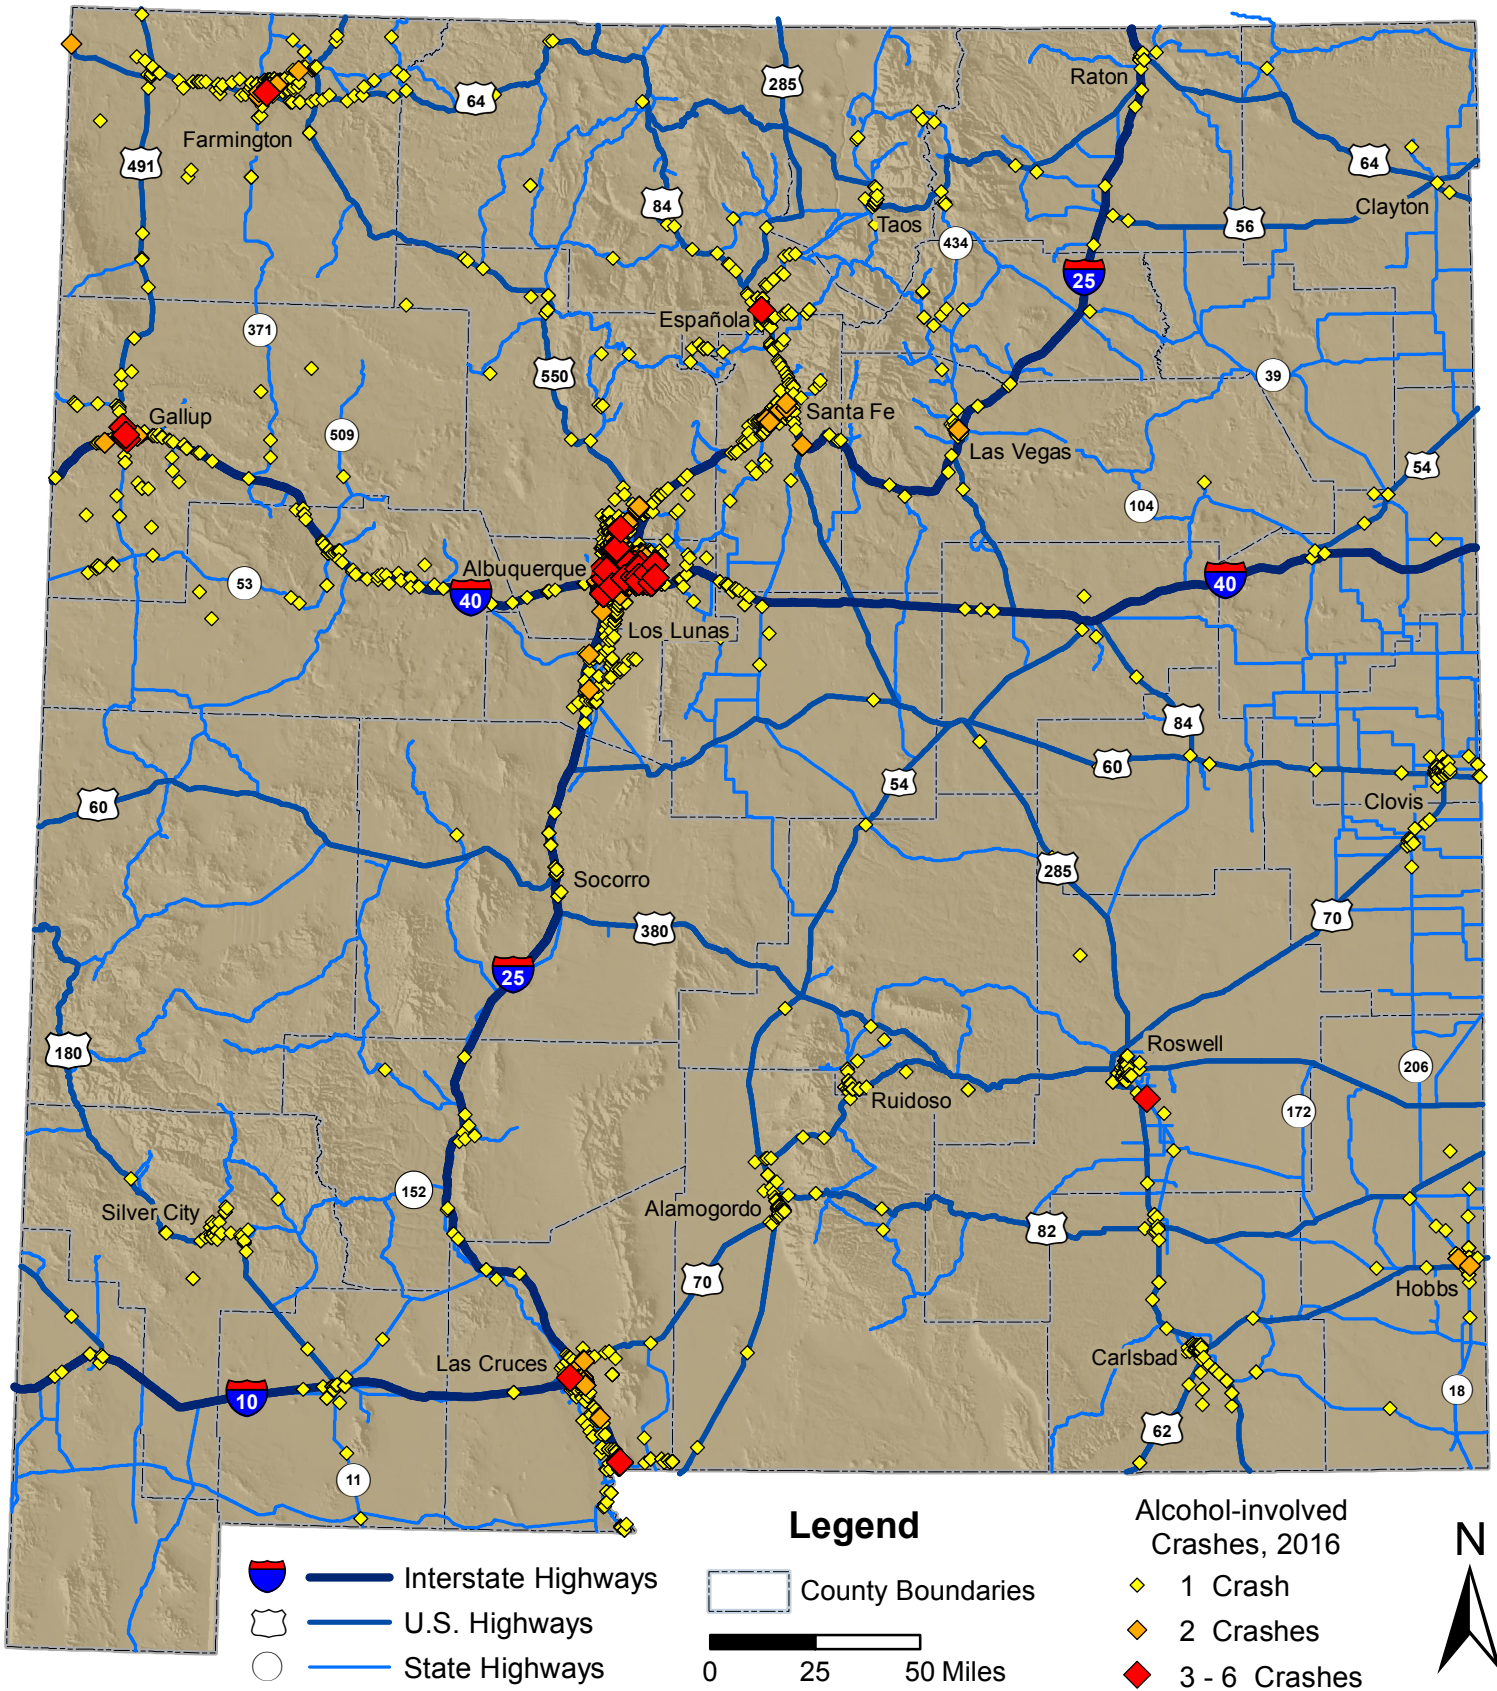

Alcohol-involved Crashes in New Mexico, 2016

Prepared for the New Mexico Department of Transportation,
 Traffic Safety Division, Traffic Records Bureau. Under Contract CO5801 by the
 University of New Mexico, Geospatial and Population Studies, Traffic Research Unit (TRU)
 tru.unm.edu February 2018 tru@unm.edu