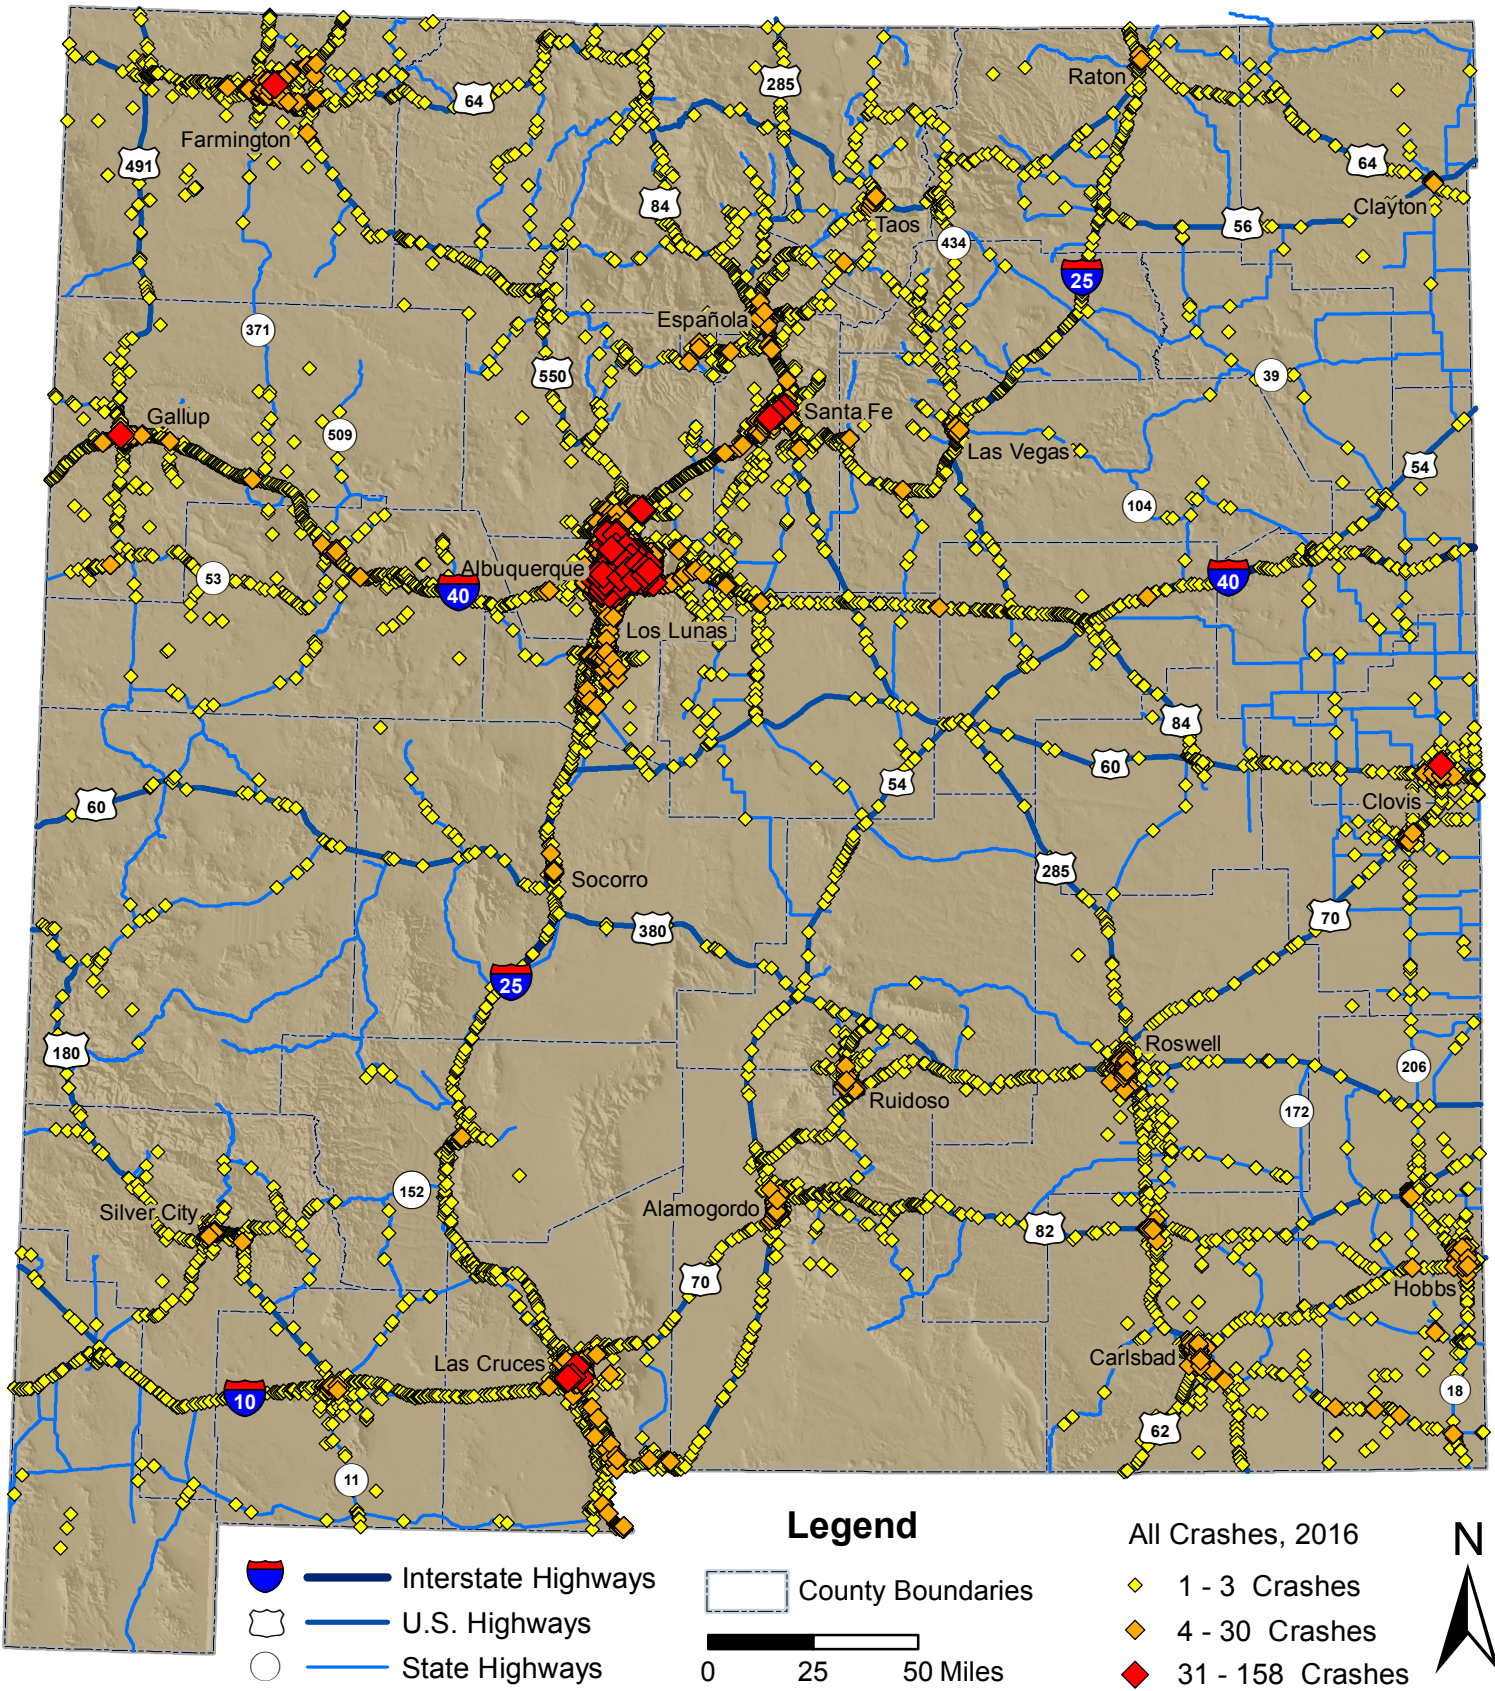

All Crashes in New Mexico, 2016

Prepared for the New Mexico Department of Transportation,
 Traffic Safety Division, Traffic Records Bureau. Under Contract CO5801 by the
 University of New Mexico, Geospatial and Population Studies, Traffic Research Unit (TRU)
 tru.unm.edu February 2018 tru@unm.edu