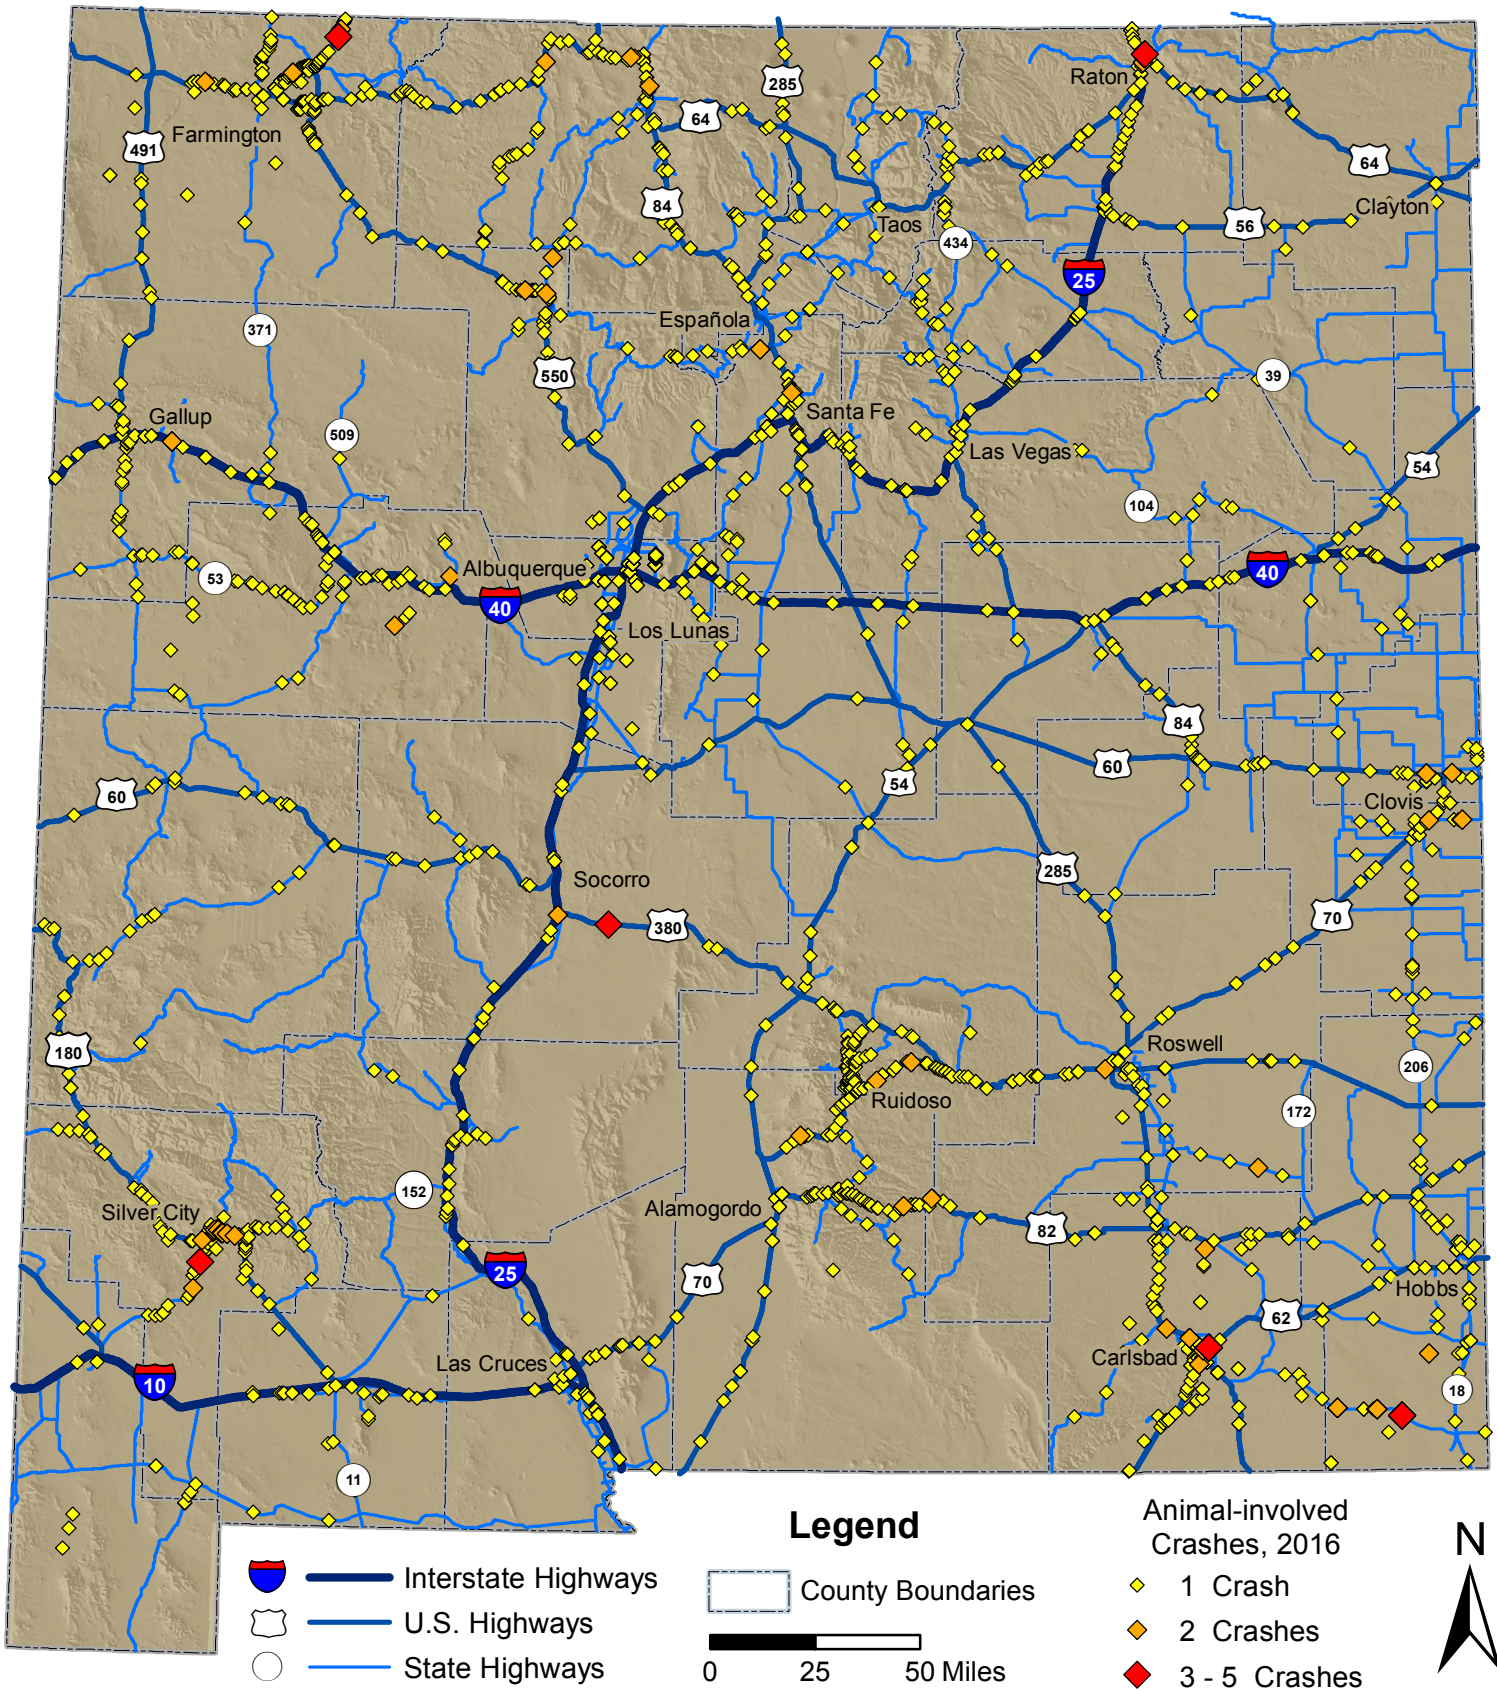

# Animal-involved Crashes in New Mexico, 2016

Prepared for the New Mexico Department of Transportation,  
 Traffic Safety Division, Traffic Records Bureau. Under Contract CO5801 by the  
 University of New Mexico, Geospatial and Population Studies, Traffic Research Unit (TRU)  
 tru.unm.edu February 2018 tru@unm.edu