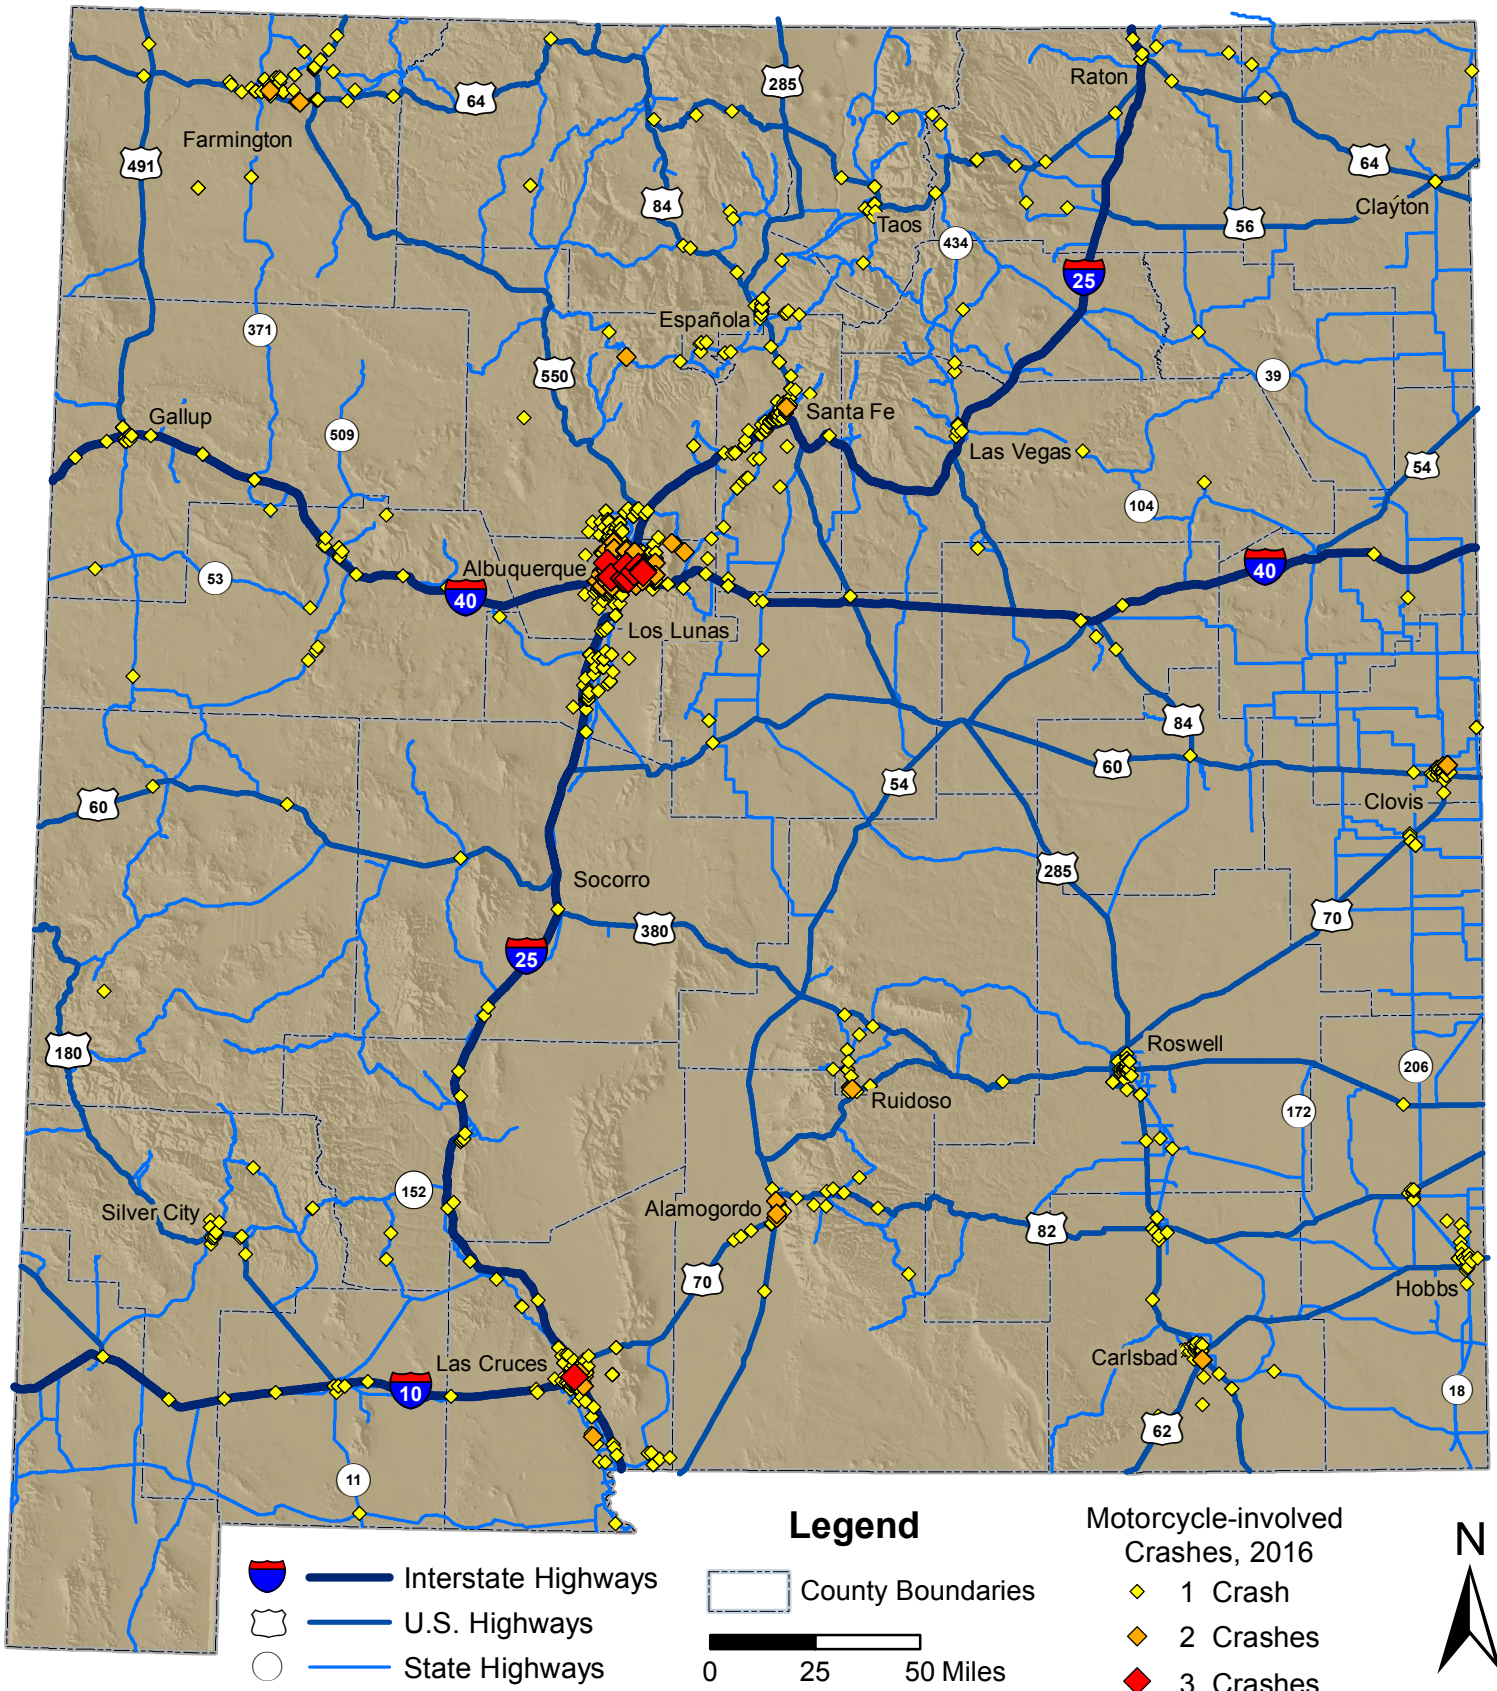

# Motorcycle-involved Crashes in New Mexico, 2016

Prepared for the New Mexico Department of Transportation,  
 Traffic Safety Division, Traffic Records Bureau. Under Contract CO5801 by the  
 University of New Mexico, Geospatial and Population Studies, Traffic Research Unit (TRU)  
[tru.unm.edu](http://tru.unm.edu) February 2018 [tru@unm.edu](mailto:tru@unm.edu)