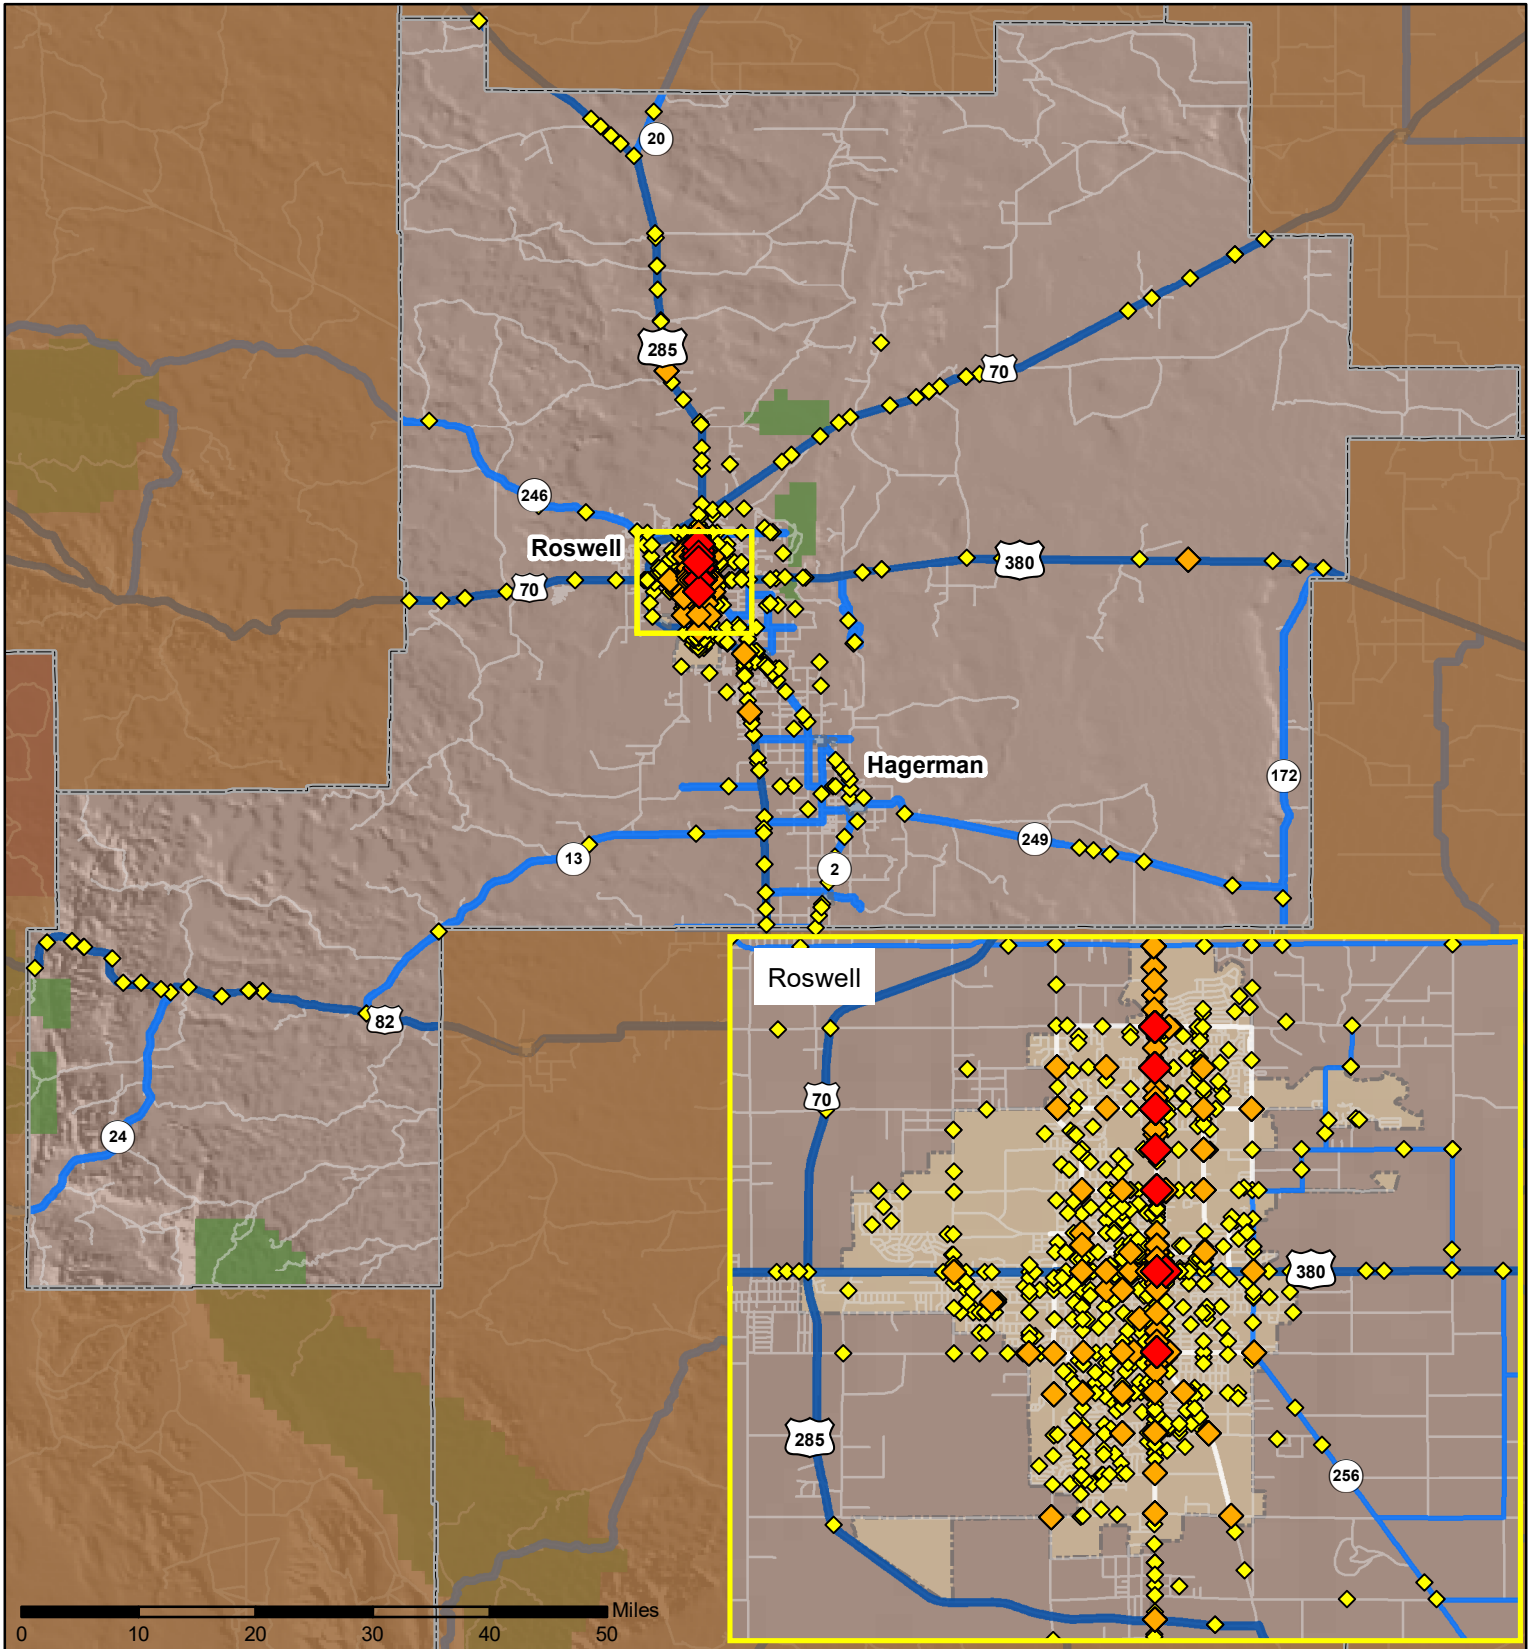

Crashes in Chaves County, New Mexico, 2017

Map created by the Traffic Research Unit, Geospatial & Population Studies at UNM

Legend

- Forest & Wildlife Areas
- Reservations & Pueblos
- County Boundaries
- City Boundaries
- Interstate Highways
- U.S. Highways
- State Highways
- Streets & Roadways

Crashes 2017

- 1 - 2 Crashes
- 3 - 10 Crashes
- 11 - 23 Crashes

Data Source: NMDOT Crash File 2017
<http://tru.unm.edu> CO#6093 tru@unm.edu