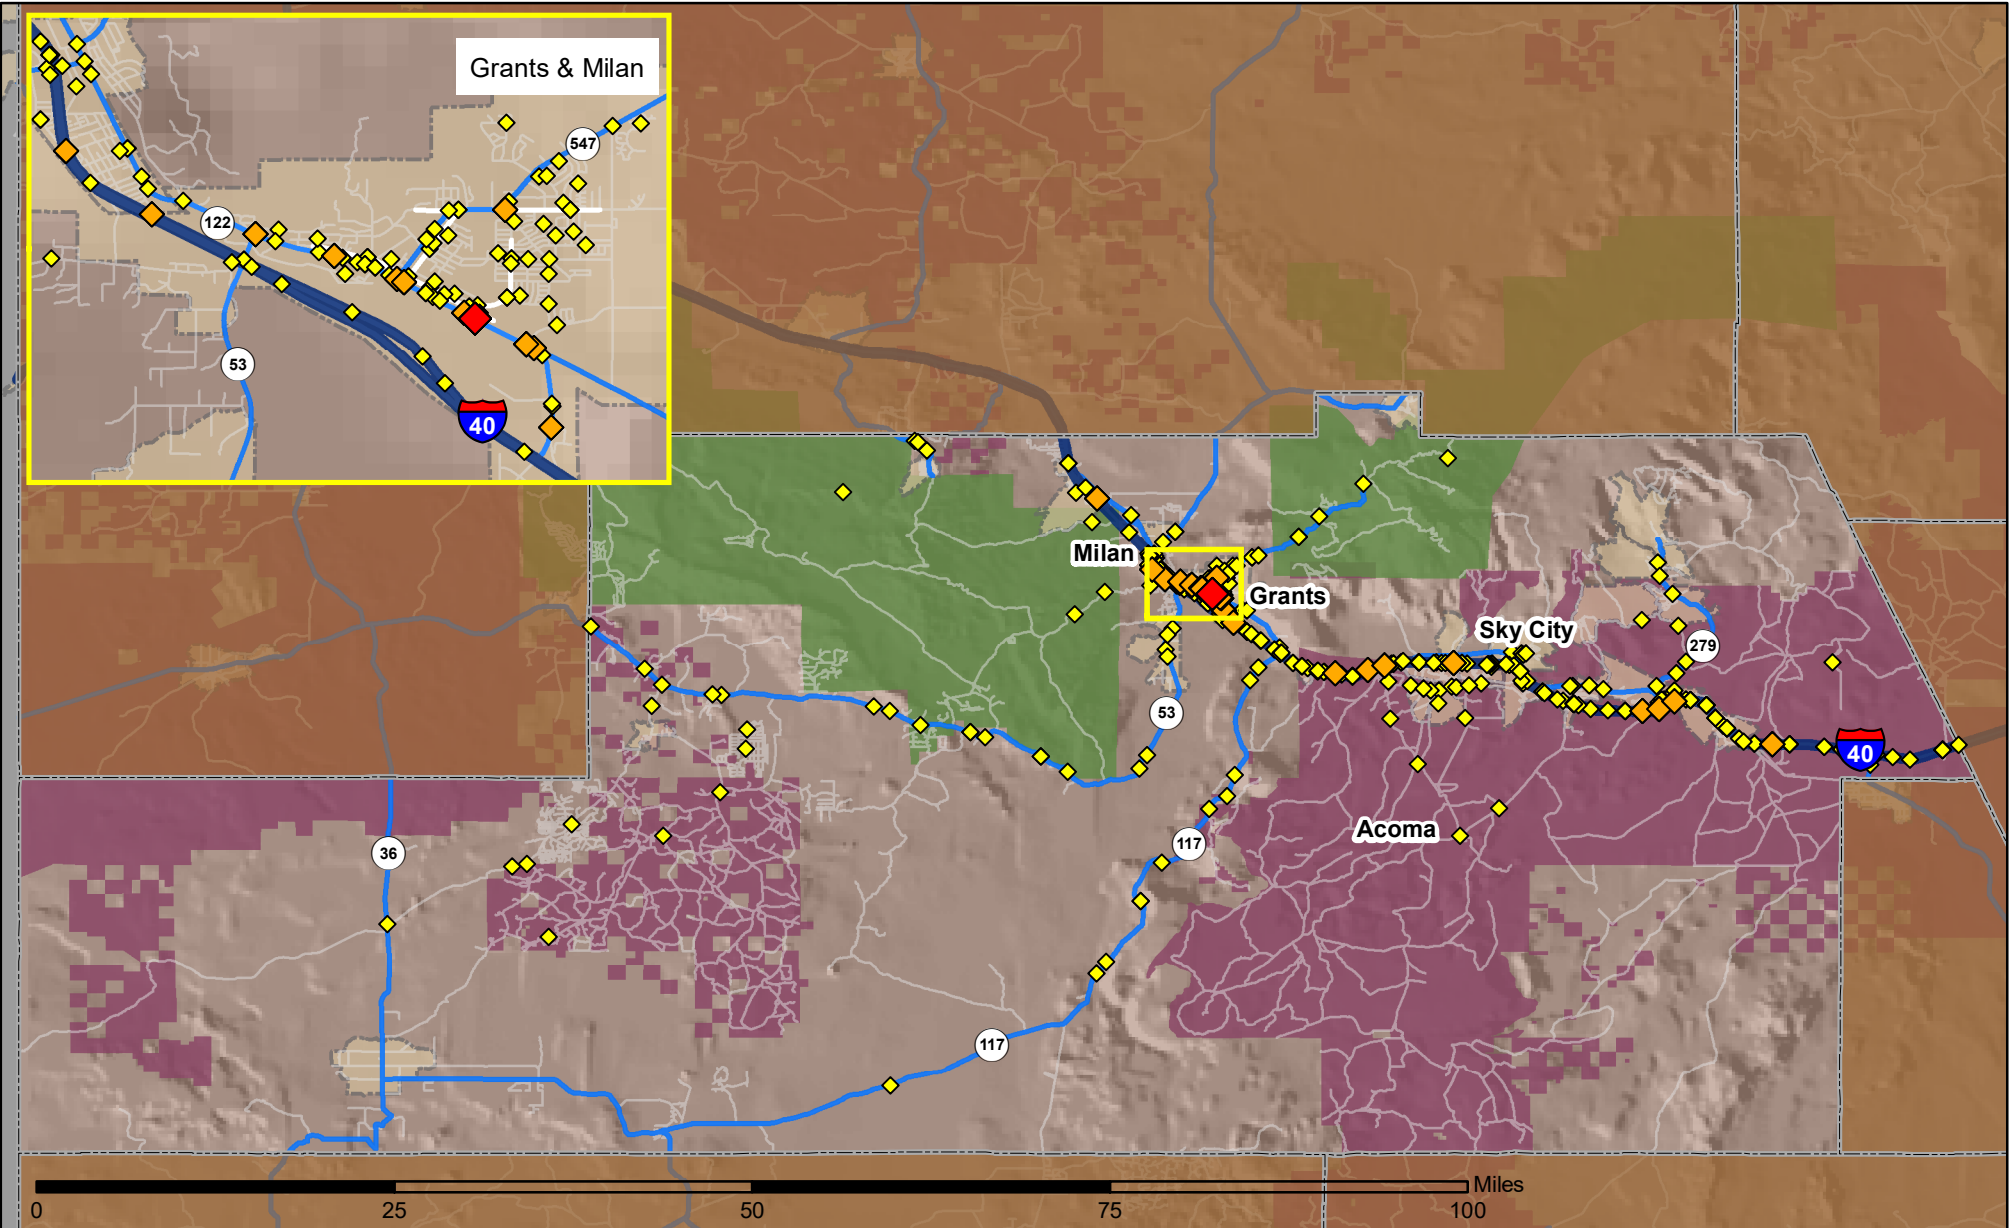

Crashes in Cibola County, New Mexico, 2017

Map created by the Traffic Research Unit, Geospatial & Population Studies at UNM

Legend

Data Source: NMDOT Crash File 2017
<http://tru.unm.edu> CO#6093 tru@unm.edu

- Forest & Wildlife Areas
- Reservations & Pueblos
- County Boundaries
- City Boundaries

- Interstate Highways
- U.S. Highways
- State Highways
- Streets & Roadways

Crashes 2017

- 1 - 2 Crashes
- 3 - 5 Crashes
- 6 - 9 Crashes

0 25 50 75 100 Miles