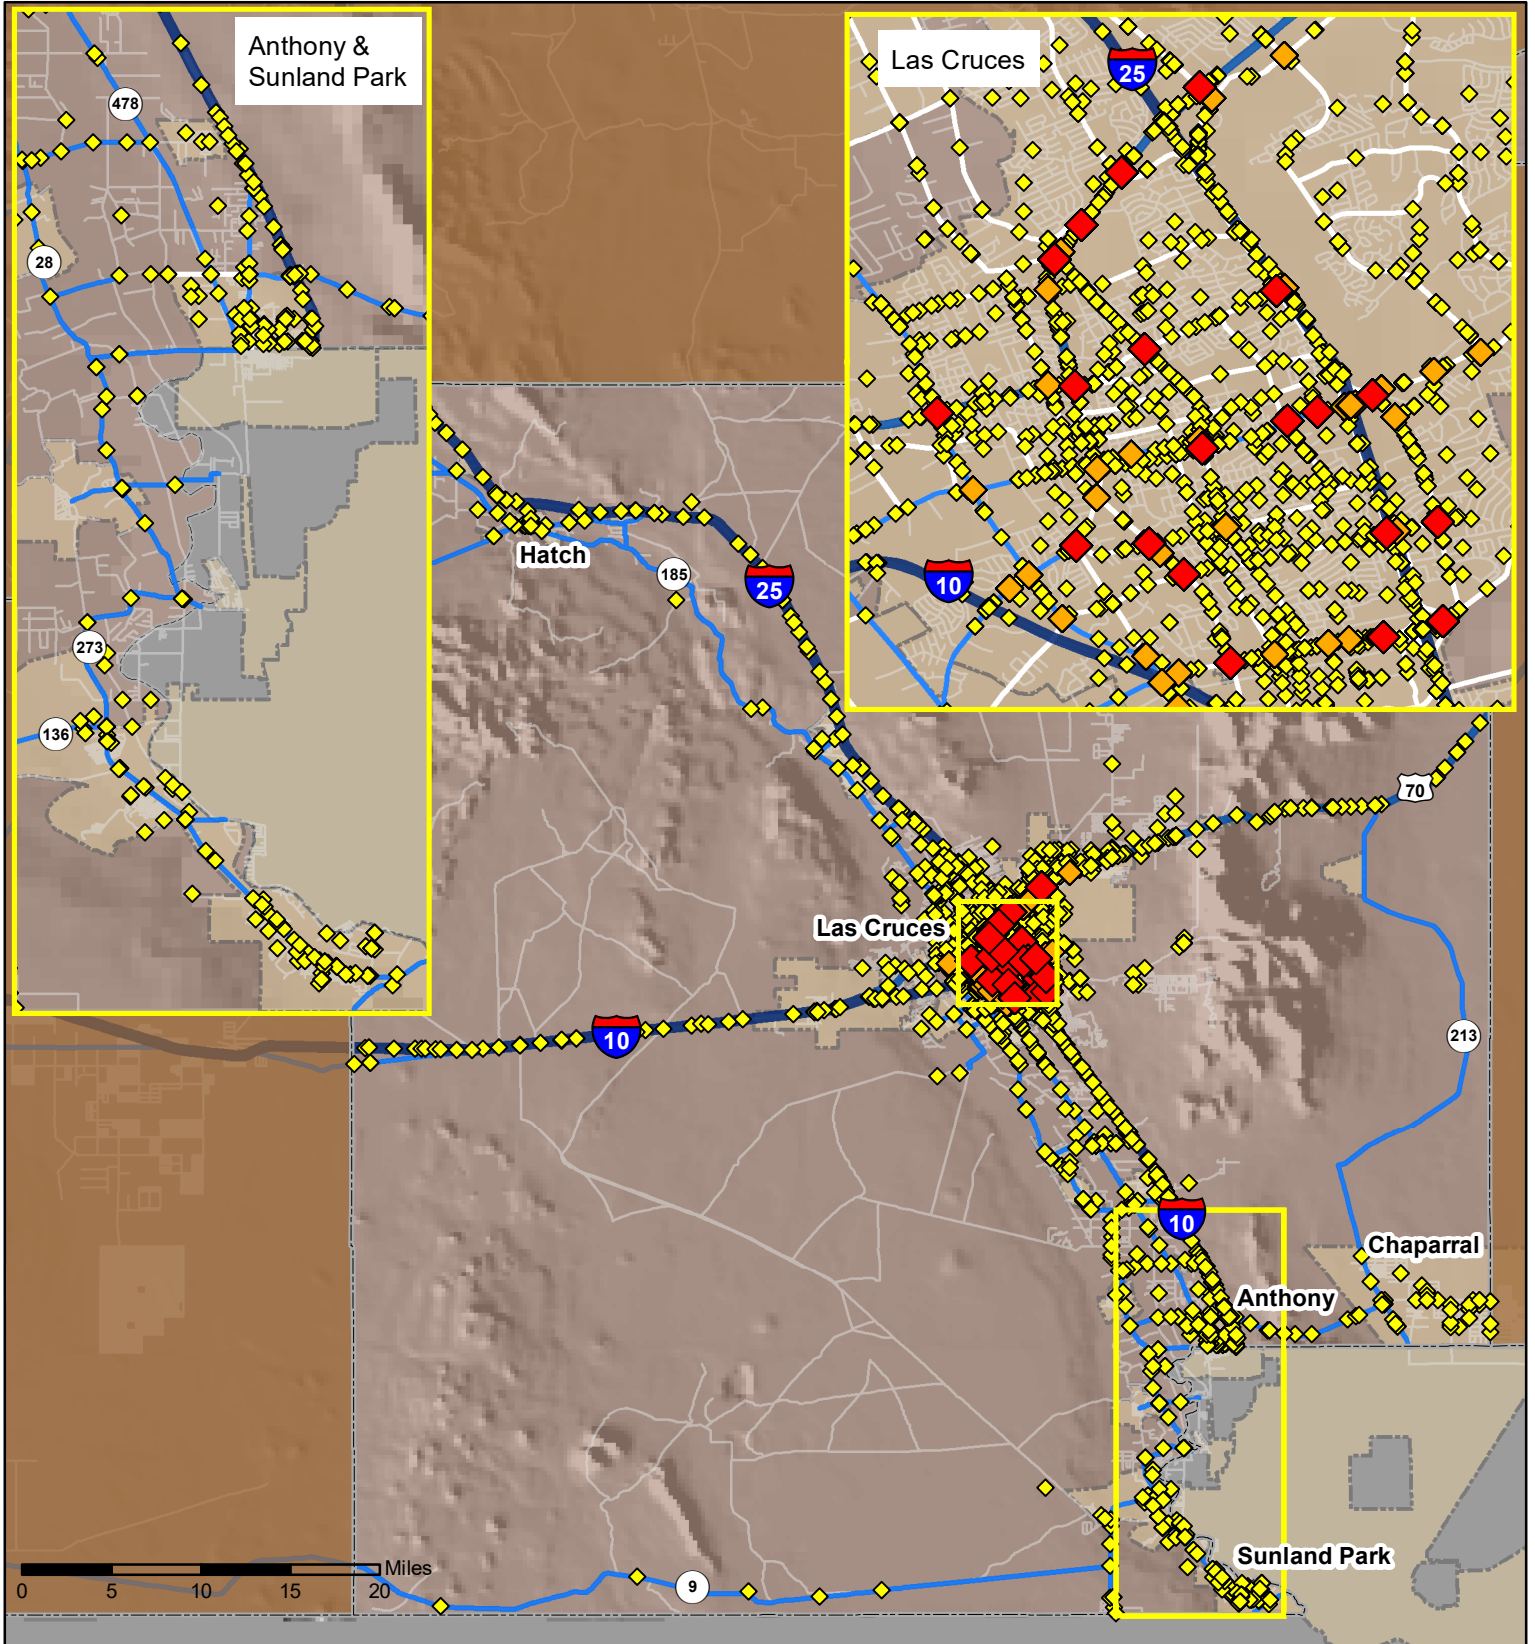

Crashes in Doña Ana County, New Mexico, 2017

Map created by the Traffic Research Unit, Geospatial & Population Studies at UNM

Legend

- Forest & Wildlife Areas
- Reservations & Pueblos
- County Boundaries
- City Boundaries
- Interstate Highways
- U.S. Highways
- State Highways
- Streets & Roadways

Crashes 2017

- 1 - 10 Crashes
- 11 - 20 Crashes
- 21 - 58 Crashes

Data Source: NMDOT Crash File 2017
<http://tru.unm.edu> CO#6093 tru@unm.edu