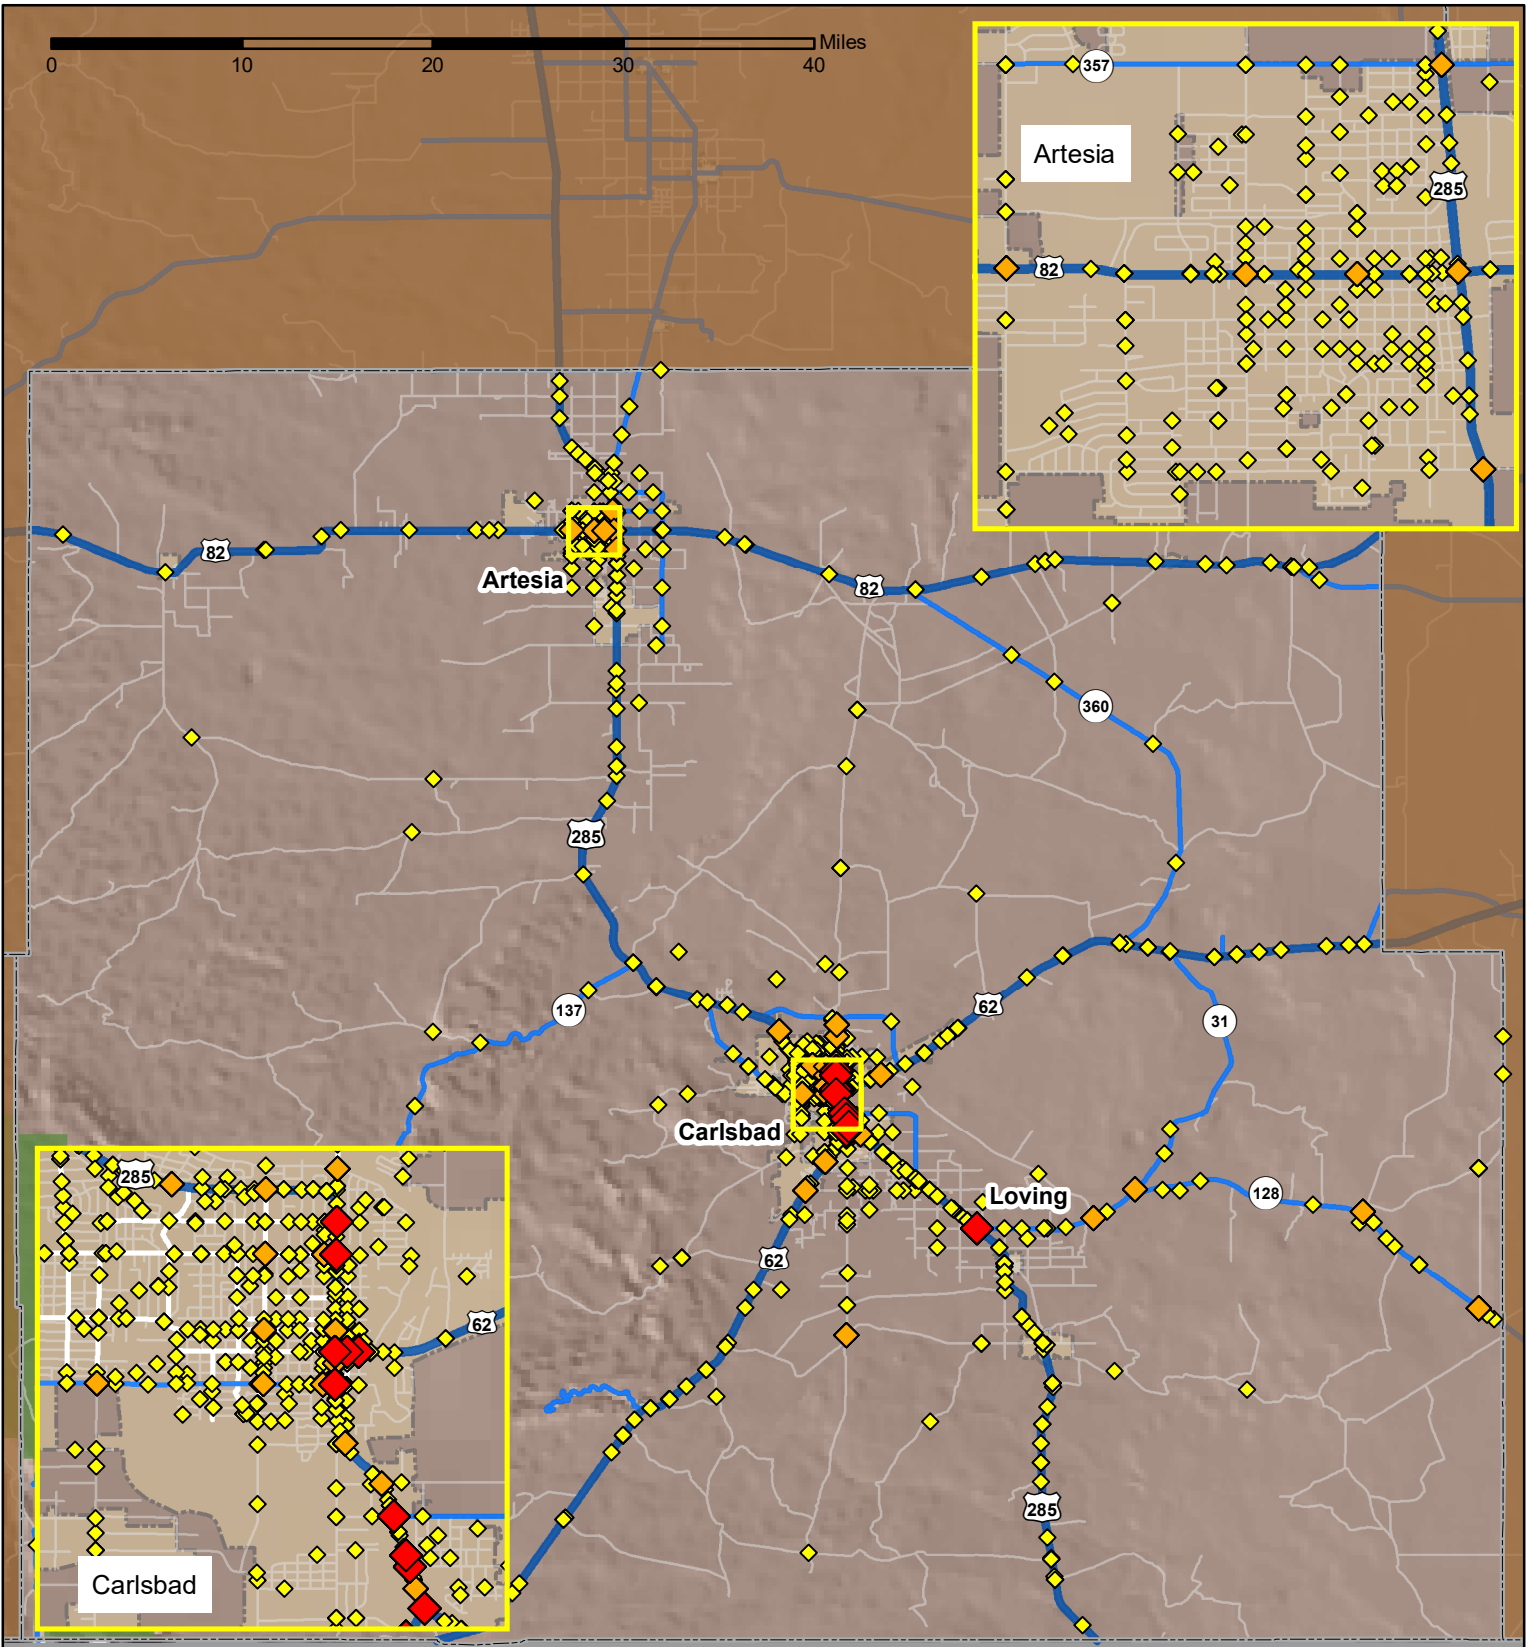

Crashes in Eddy County, New Mexico, 2017

Map created by the Traffic Research Unit, Geospatial & Population Studies at UNM

Legend

- Forest & Wildlife Areas
- Reservations & Pueblos
- County Boundaries
- City Boundaries
- Interstate Highways
- U.S. Highways
- State Highways
- Streets & Roadways

Crashes 2017

- 1 - 5 Crashes
- 5 - 10 Crashes
- 10 - 31 Crashes

Data Source: NMDOT Crash File 2017
<http://tru.unm.edu> CO#6093 tru@unm.edu