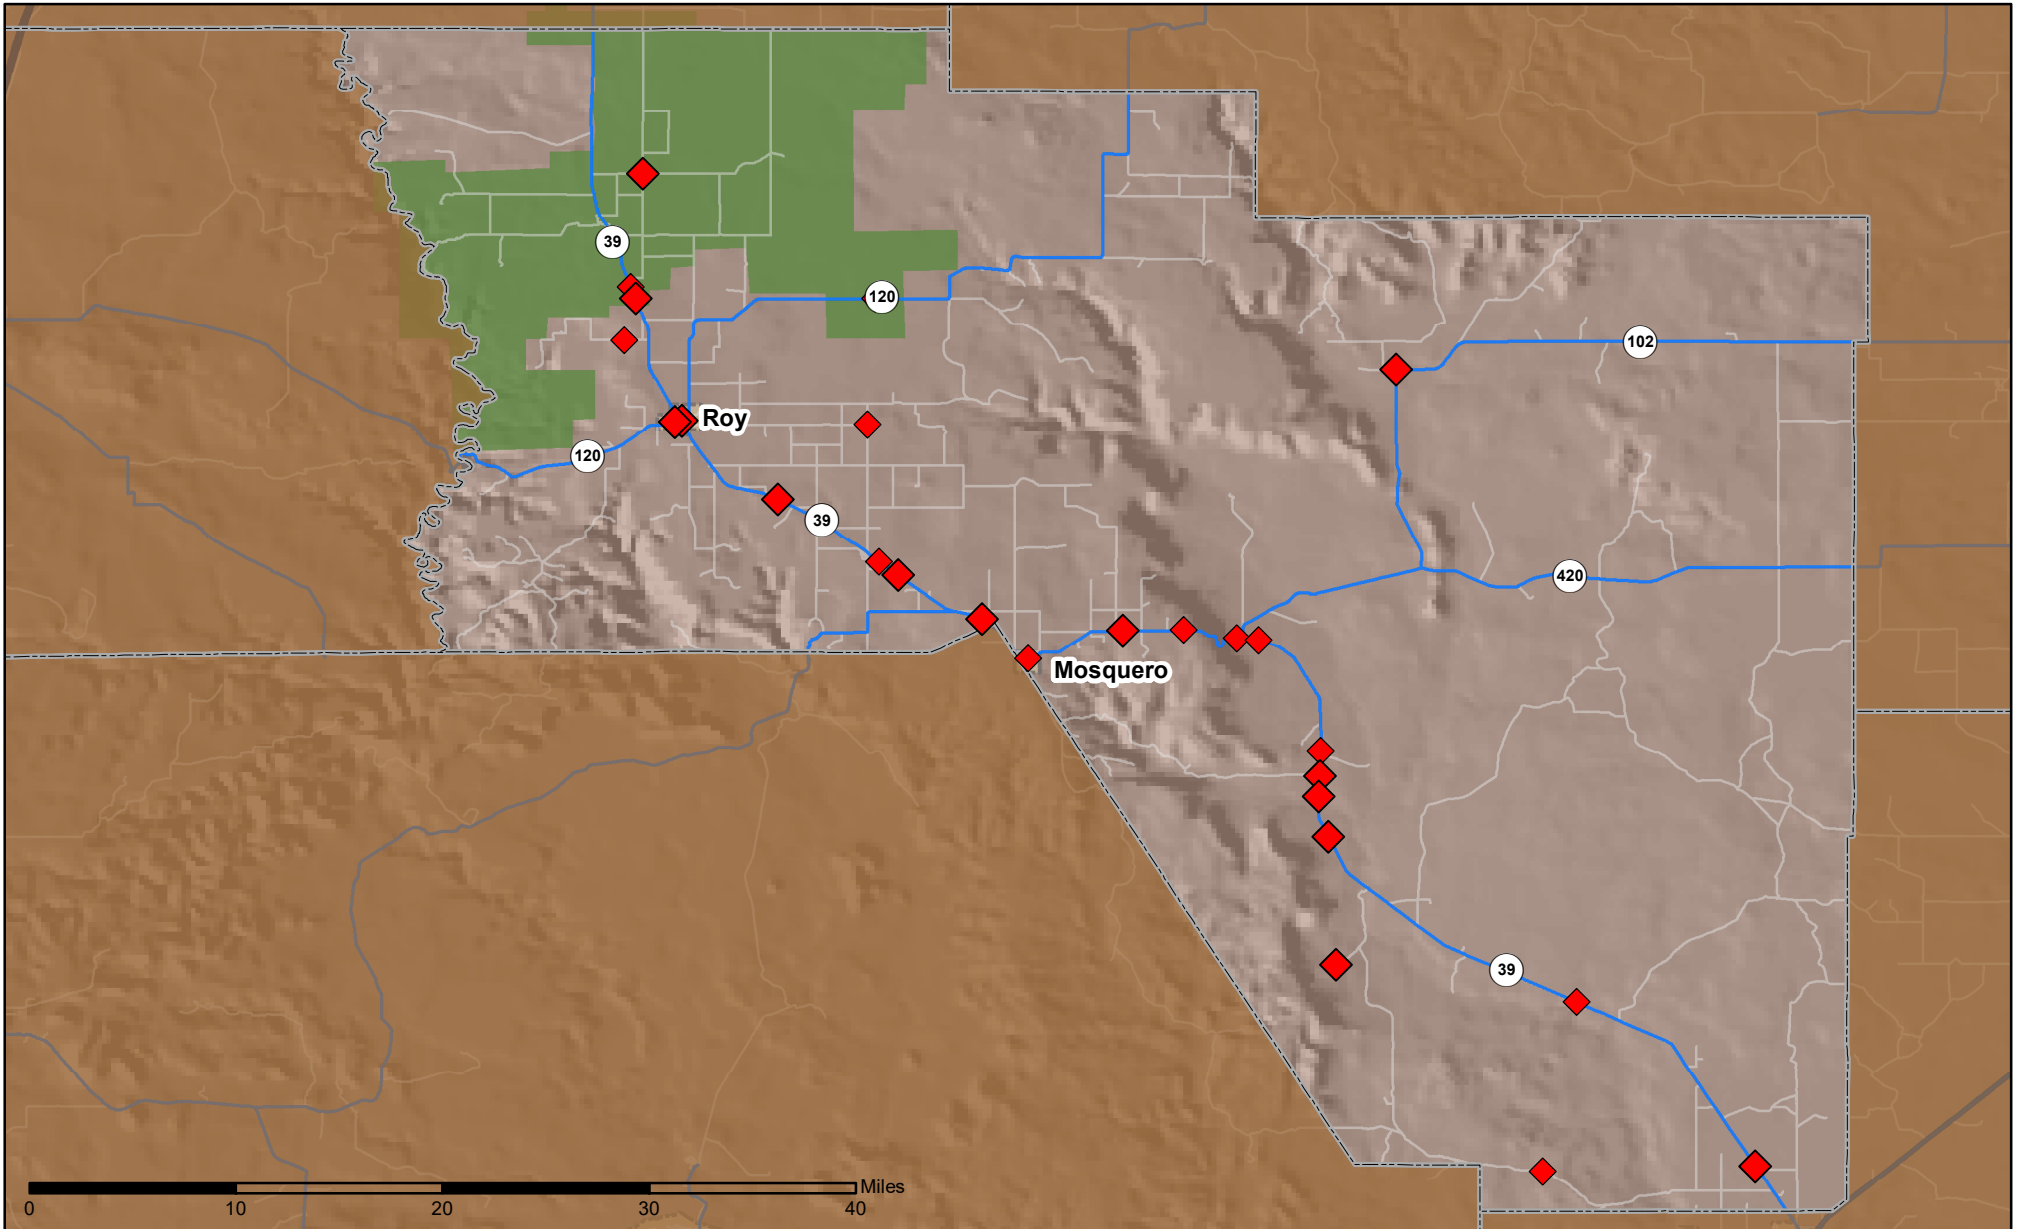

Crashes in Harding County, New Mexico, 2017

Map created by the Traffic Research Unit, Geospatial & Population Studies at UNM

Legend

Data Source: NMDOT Crash File 2017
<http://tru.unm.edu> CO#6093 tru@unm.edu

-  Forest & Wildlife Areas
-  Reservations & Pueblos
-  County Boundaries
-  City Boundaries

-  Interstate Highways
-  U.S. Highways
-  State Highways
-  Streets & Roadways

Crashes 2017

-  1 Crash