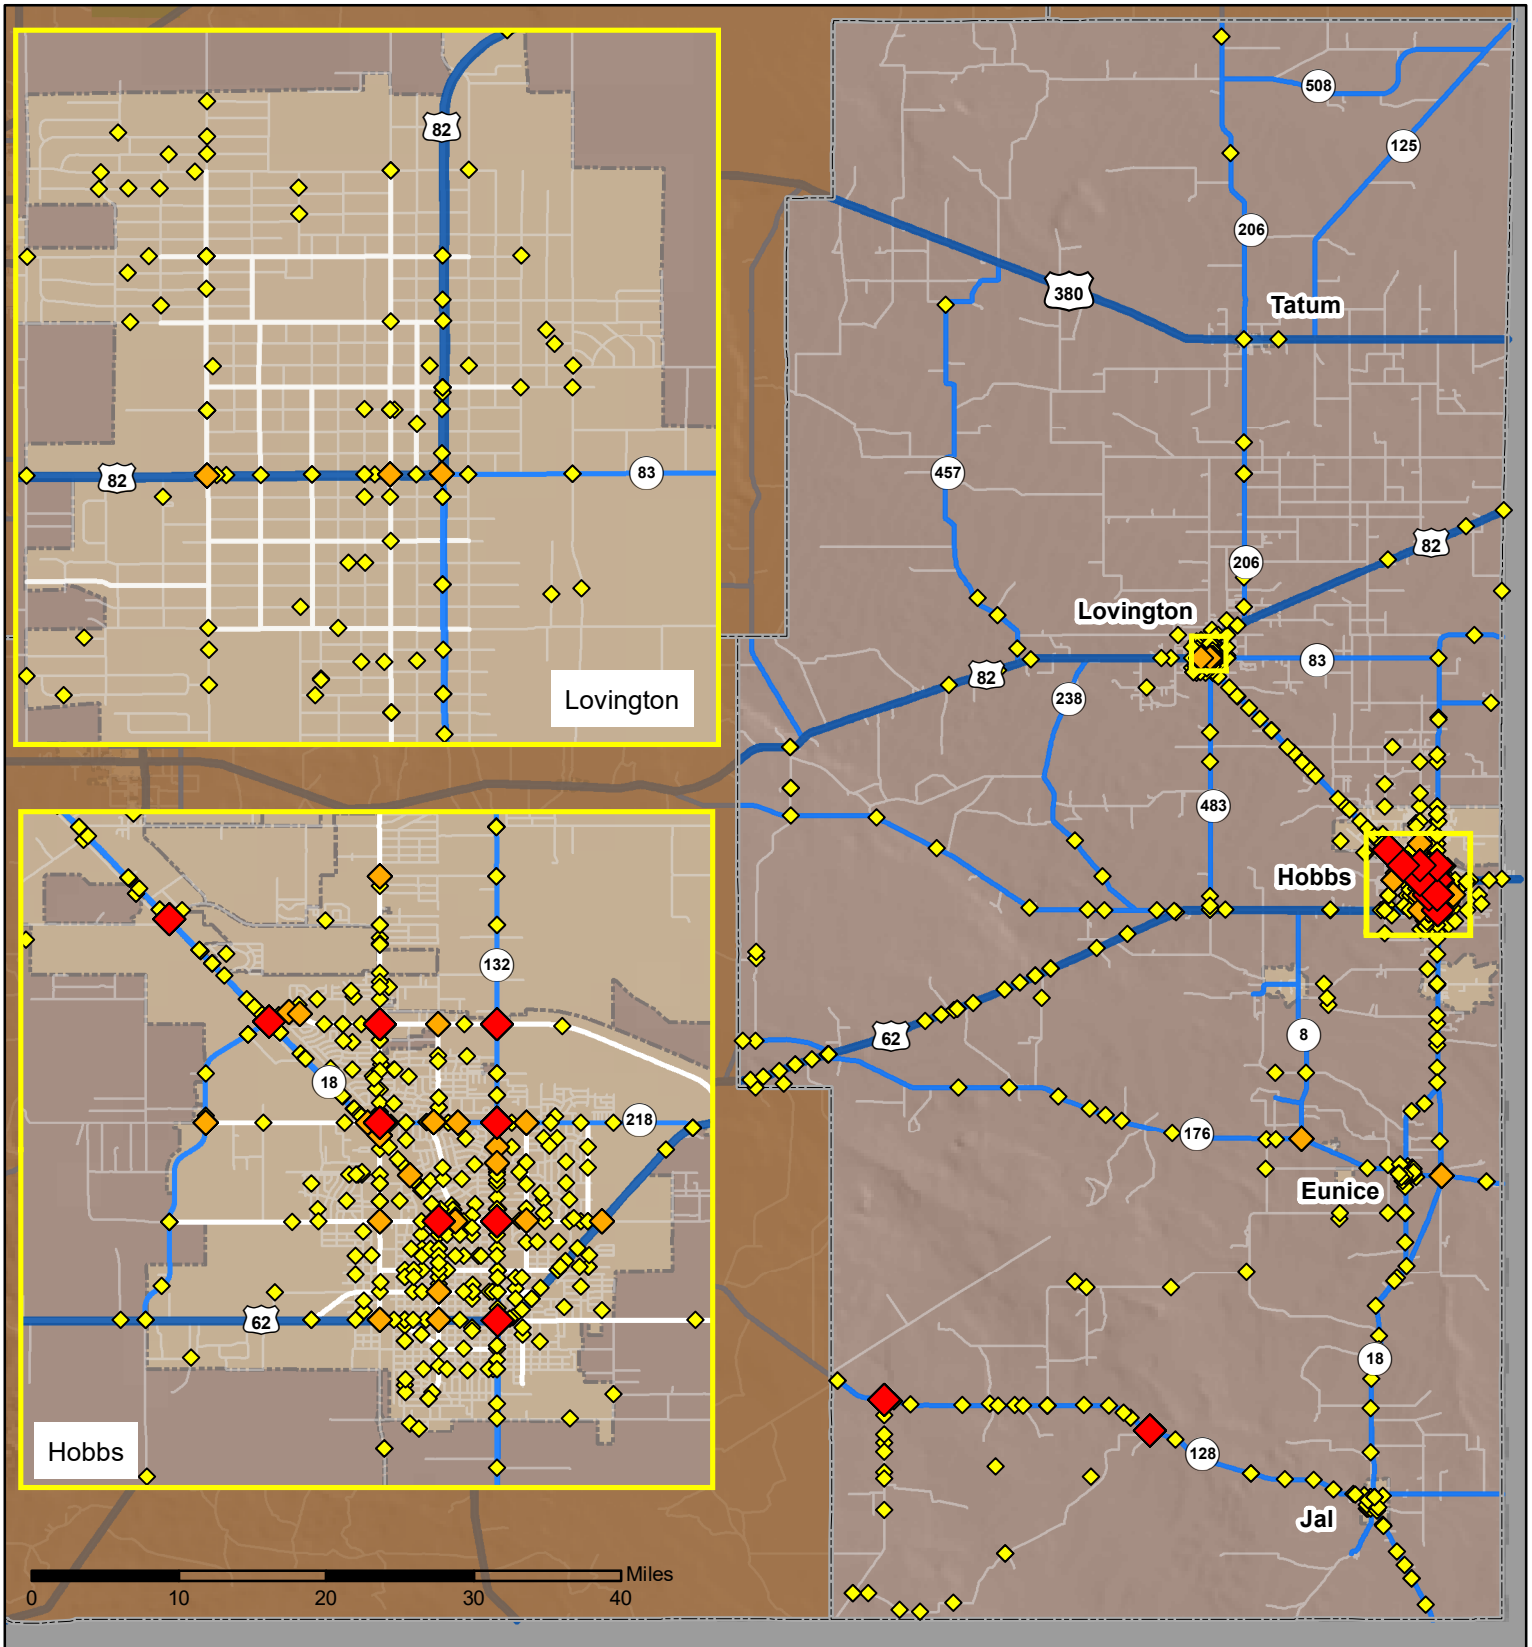

# Crashes in Lea County, New Mexico, 2017

Map created by the Traffic Research Unit, Geospatial & Population Studies at UNM

## Legend

- Forest & Wildlife Areas
- Reservations & Pueblos
- County Boundaries
- City Boundaries
- Interstate Highways
- U.S. Highways
- State Highways
- Streets & Roadways

## Crashes 2017

- 1 - 3 Crashes
- 4 - 6 Crashes
- 7 - 24 Crashes

Data Source: NMDOT Crash File 2017  
<http://tru.unm.edu> CO#6093 tru@unm.edu