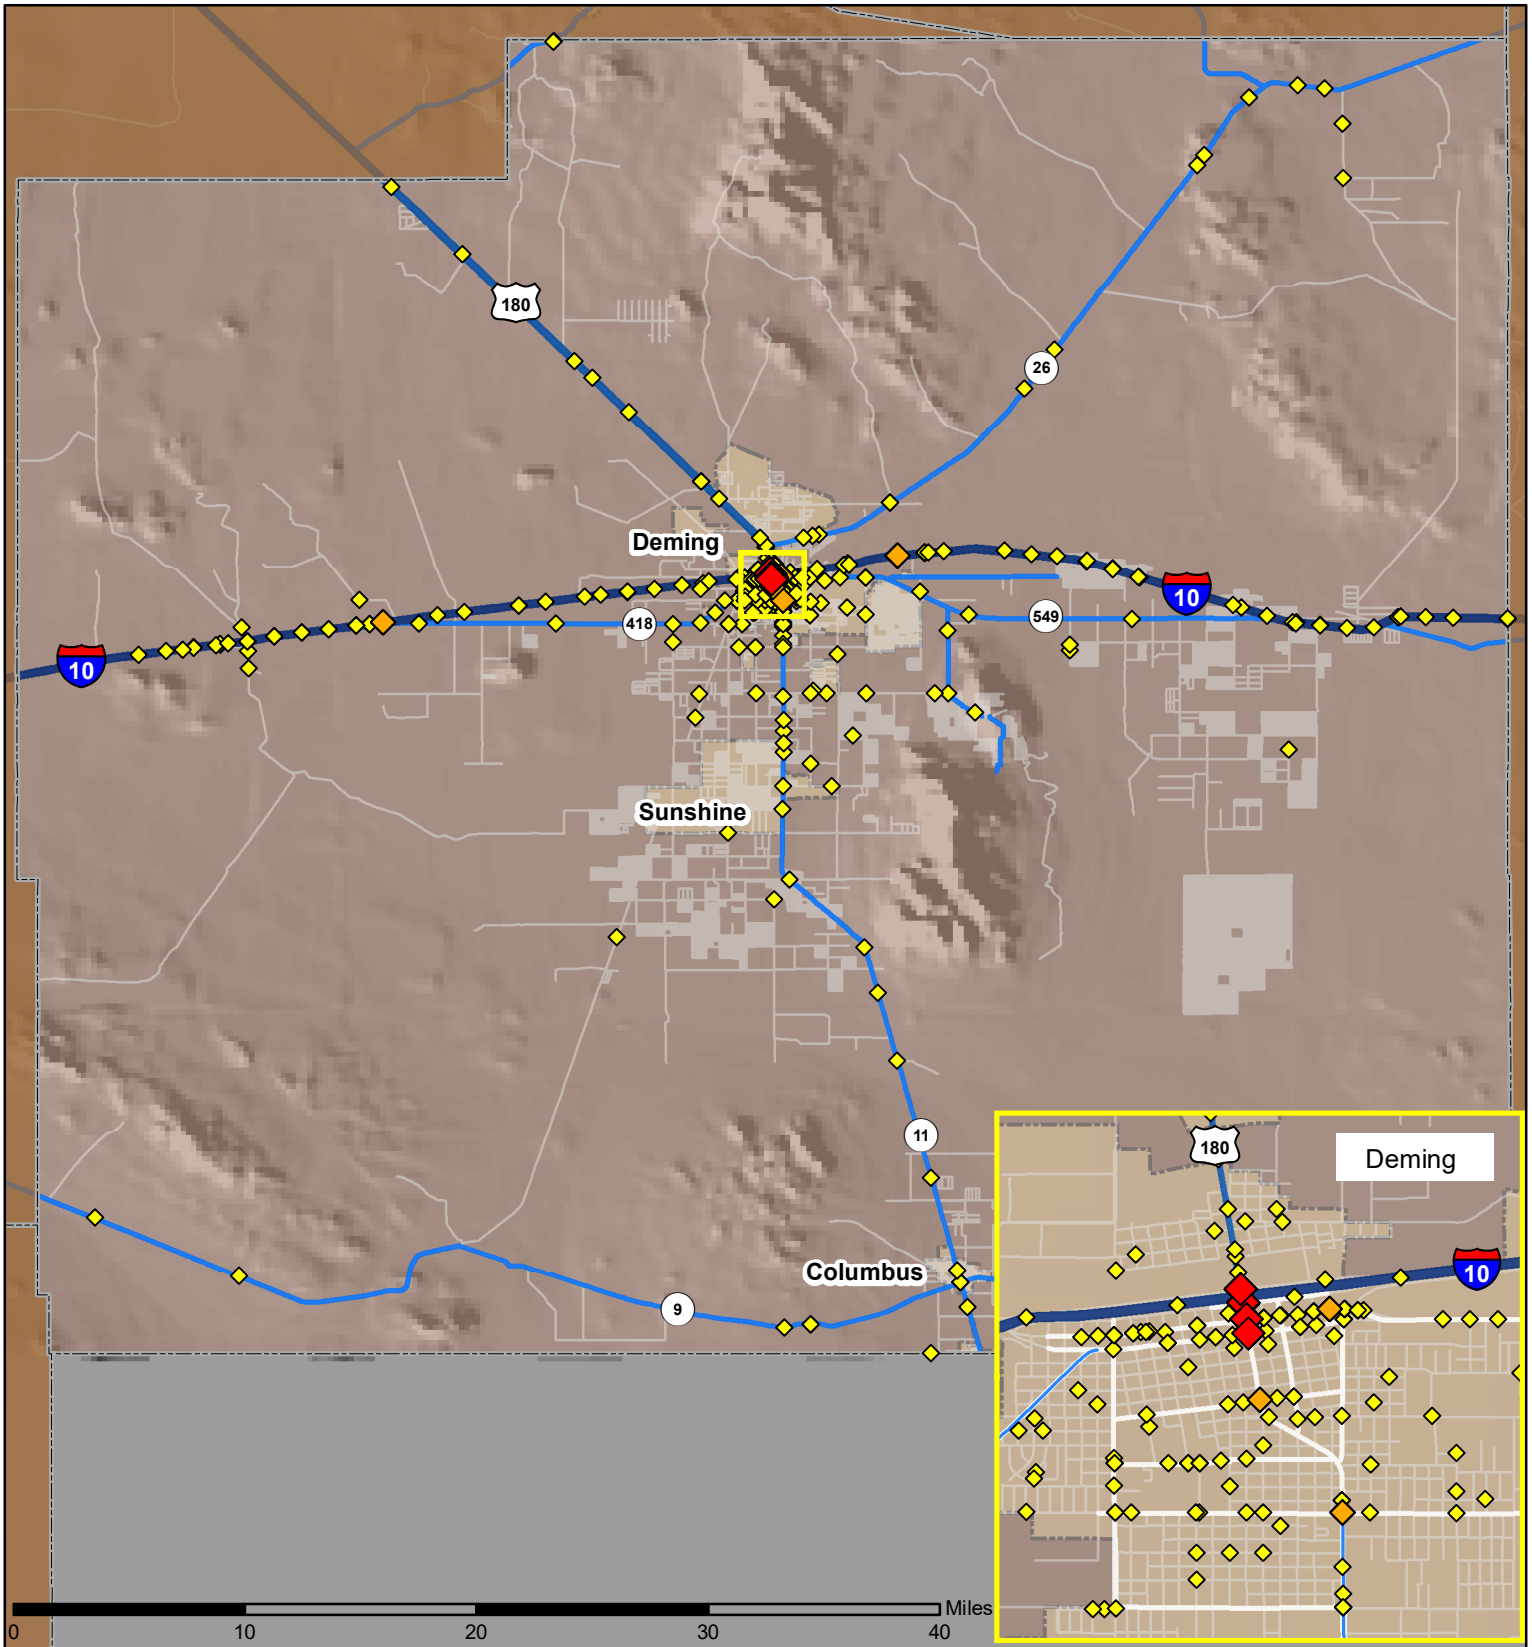

Crashes in Luna County, New Mexico, 2017

Map created by the Traffic Research Unit, Geospatial & Population Studies at UNM

Legend

- | | |
|-------------------------|---------------------|
| Forest & Wildlife Areas | Interstate Highways |
| Reservations & Pueblos | U.S. Highways |
| County Boundaries | State Highways |
| City Boundaries | Streets & Roadways |

Crashes 2017

- 1 - 3 Crashes
- 4 - 6 Crashes
- 7 - 12 Crashes

Data Source: NMDOT Crash File 2017
<http://tru.unm.edu> CO#6093 tru@unm.edu