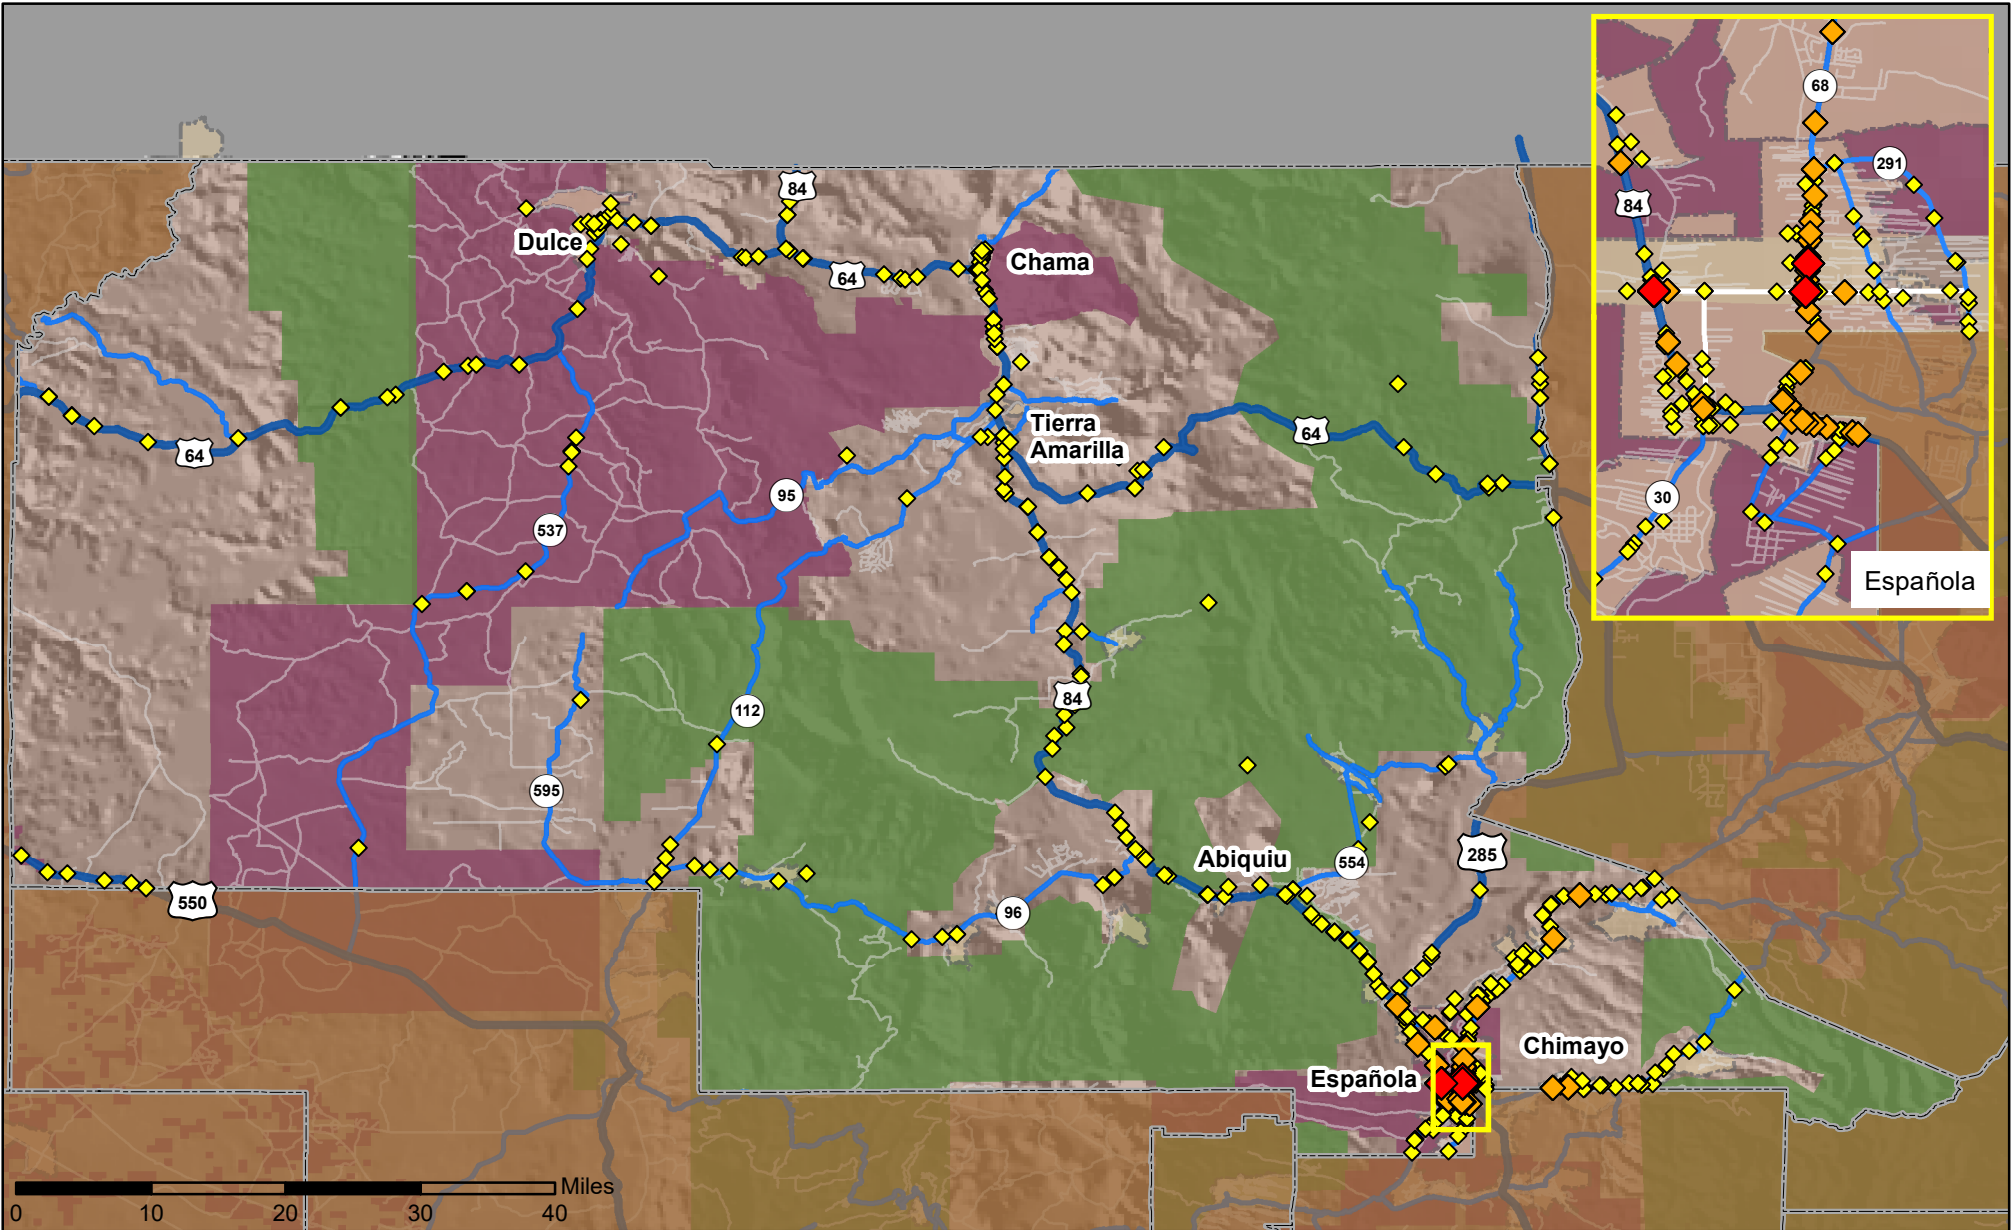

Crashes in Rio Arriba County, New Mexico, 2017

Map created by the Traffic Research Unit, Geospatial & Population Studies at UNM

Legend

Data Source: NMDOT Crash File 2017
<http://tru.unm.edu> CO#6093 tru@unm.edu

- Forest & Wildlife Areas
- Reservations & Pueblos
- County Boundaries
- City Boundaries

- Interstate Highways
- U.S. Highways
- State Highways
- Streets & Roadways

Crashes 2017

- 1 - 2 Crashes
- 3 - 8 Crashes
- 9 - 21 Crashes