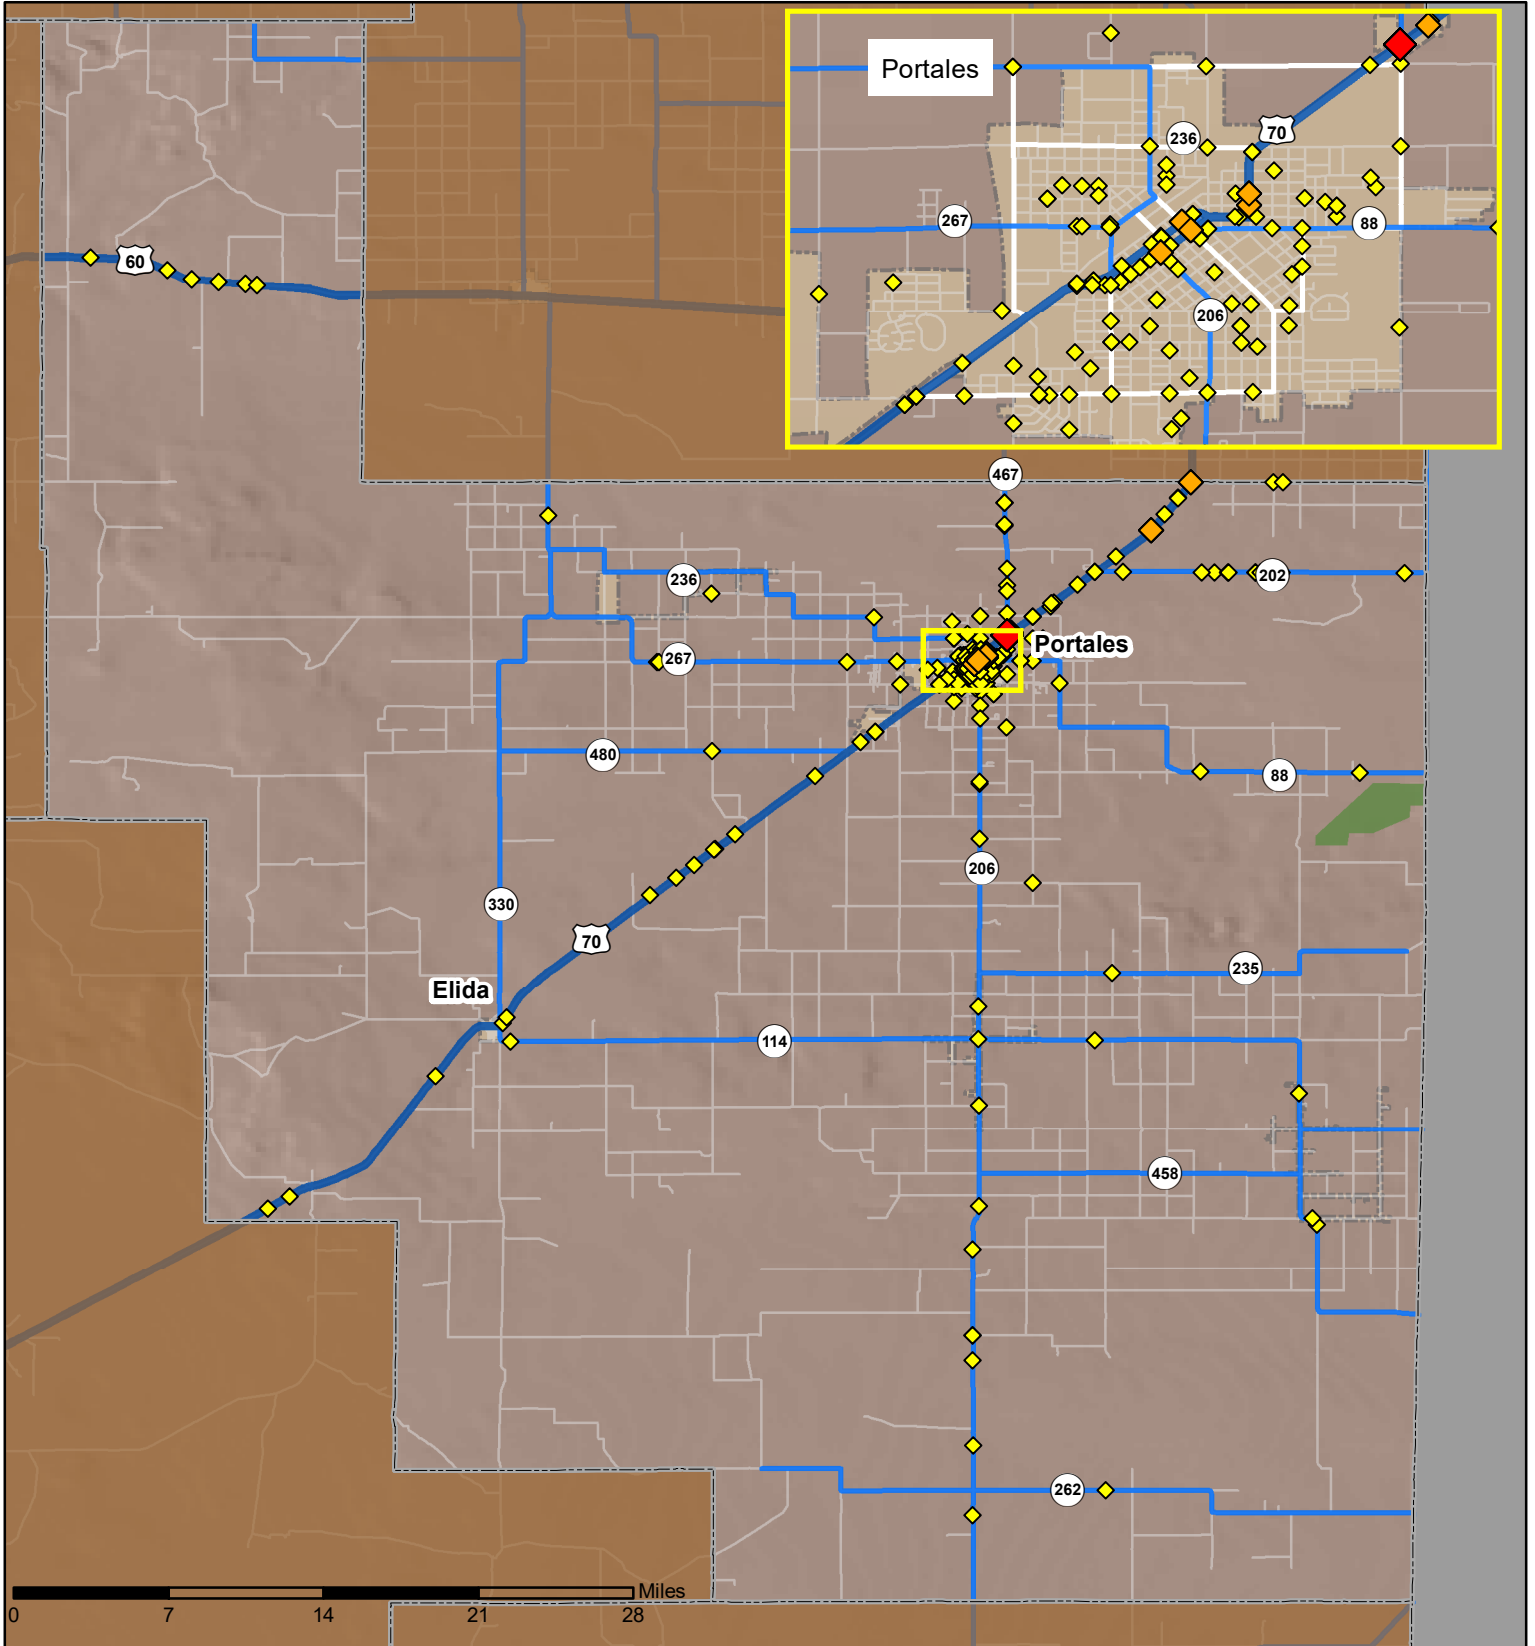

# Crashes in Roosevelt County, New Mexico, 2017

Map created by the Traffic Research Unit, Geospatial & Population Studies at UNM

## Legend

- Forest & Wildlife Areas
- Reservations & Pueblos
- County Boundaries
- City Boundaries
- Interstate Highways
- U.S. Highways
- State Highways
- Streets & Roadways

## Crashes 2017

- 1 - 2 Crashes
- 3 - 5 Crashes
- 6 - 11 Crashes

Data Source: NMDOT Crash File 2017  
<http://tru.unm.edu> CO#6093 tru@unm.edu