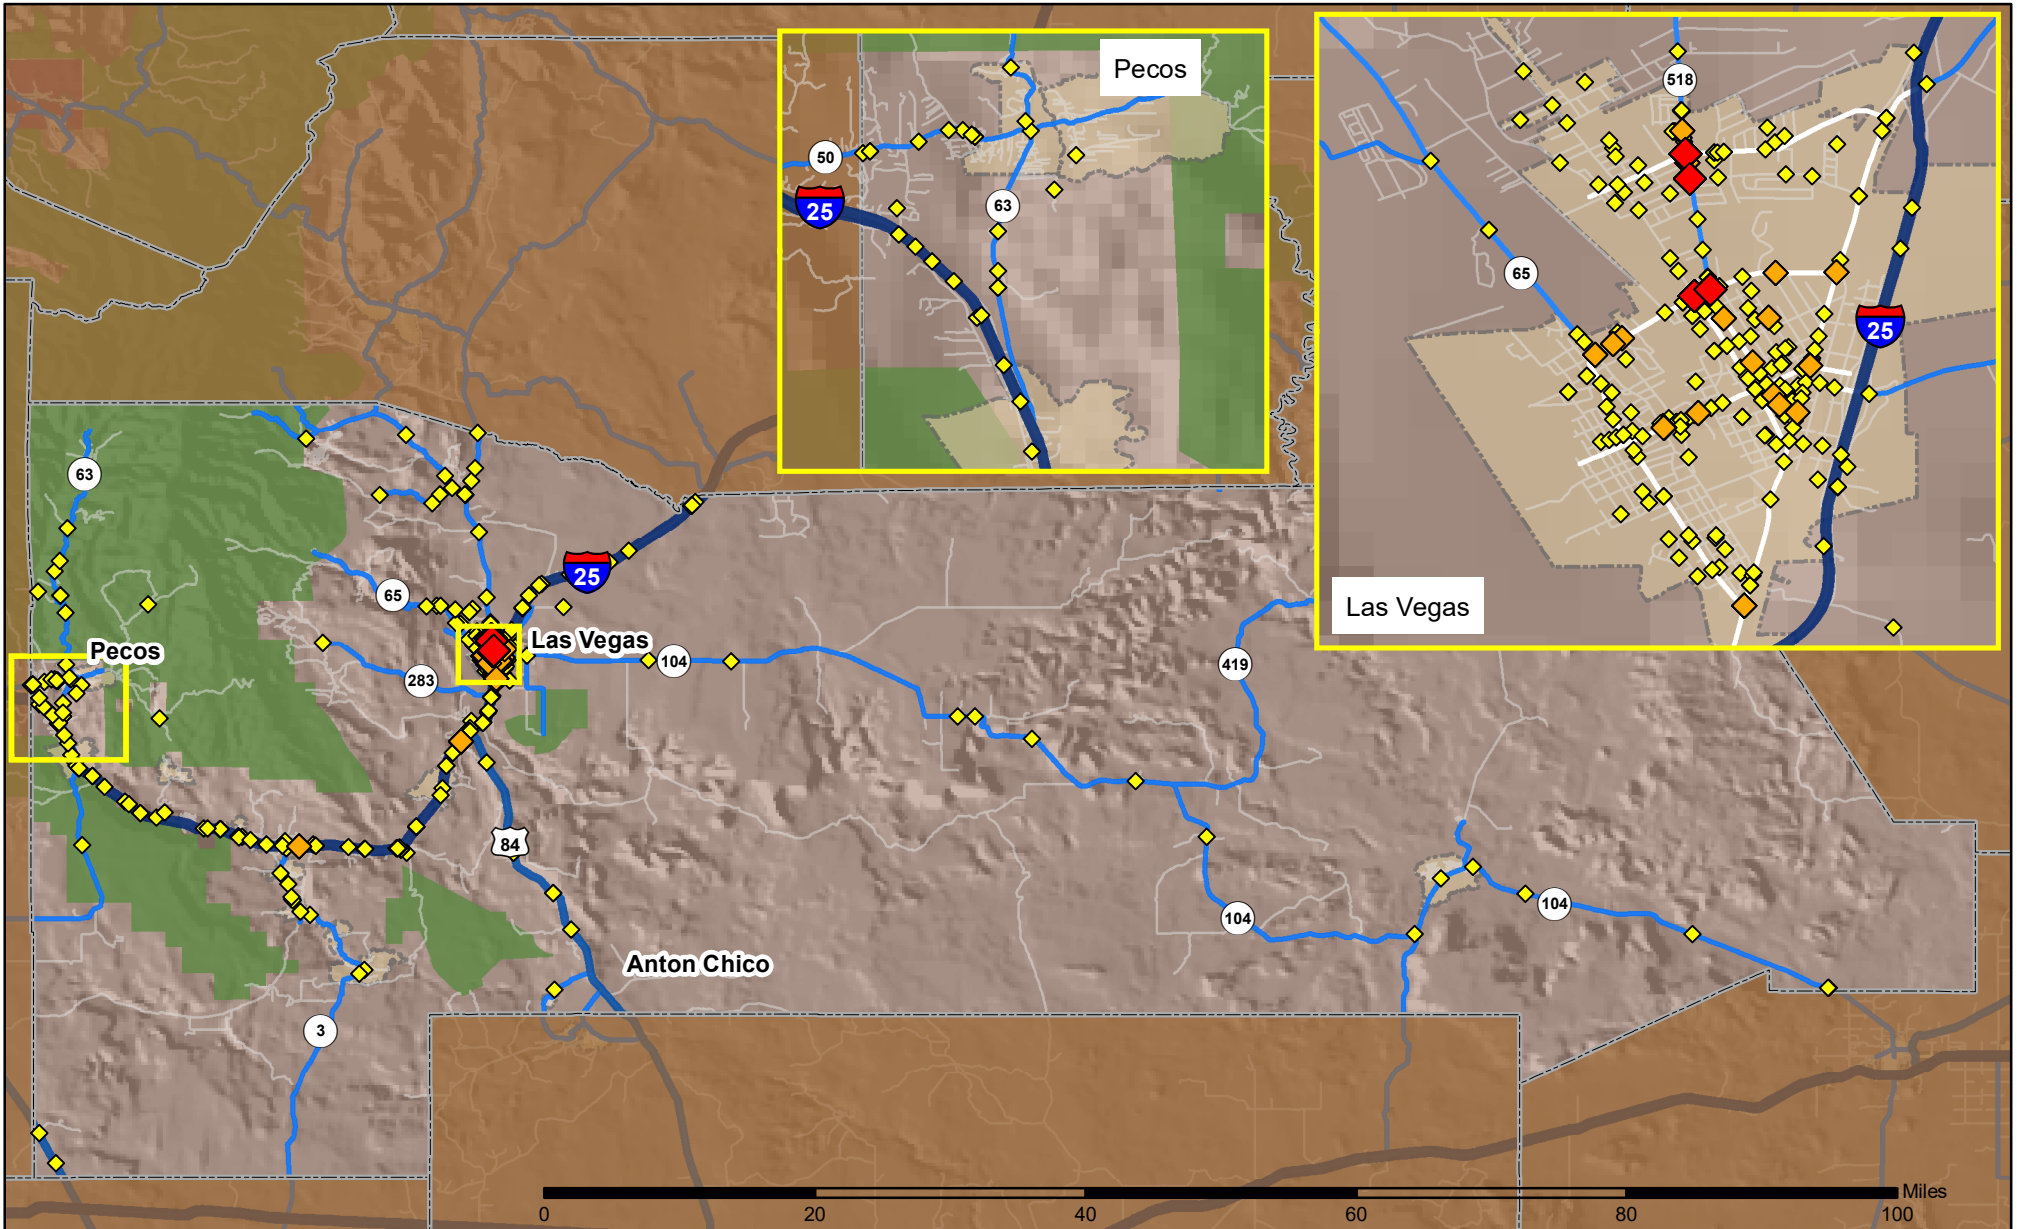

# Crashes in San Miguel County, New Mexico, 2017

Map created by the Traffic Research Unit, Geospatial & Population Studies at UNM

## Legend

Data Source: NMDOT Crash File 2017  
<http://tru.unm.edu> CO#6093 tru@unm.edu

- Forest & Wildlife Areas
- Reservations & Pueblos
- County Boundaries
- City Boundaries

- Interstate Highways
- U.S. Highways
- State Highways
- Streets & Roadways

## Crashes 2017

- 1 - 2 Crashes
- 3 - 6 Crashes
- 7 - 14 Crashes