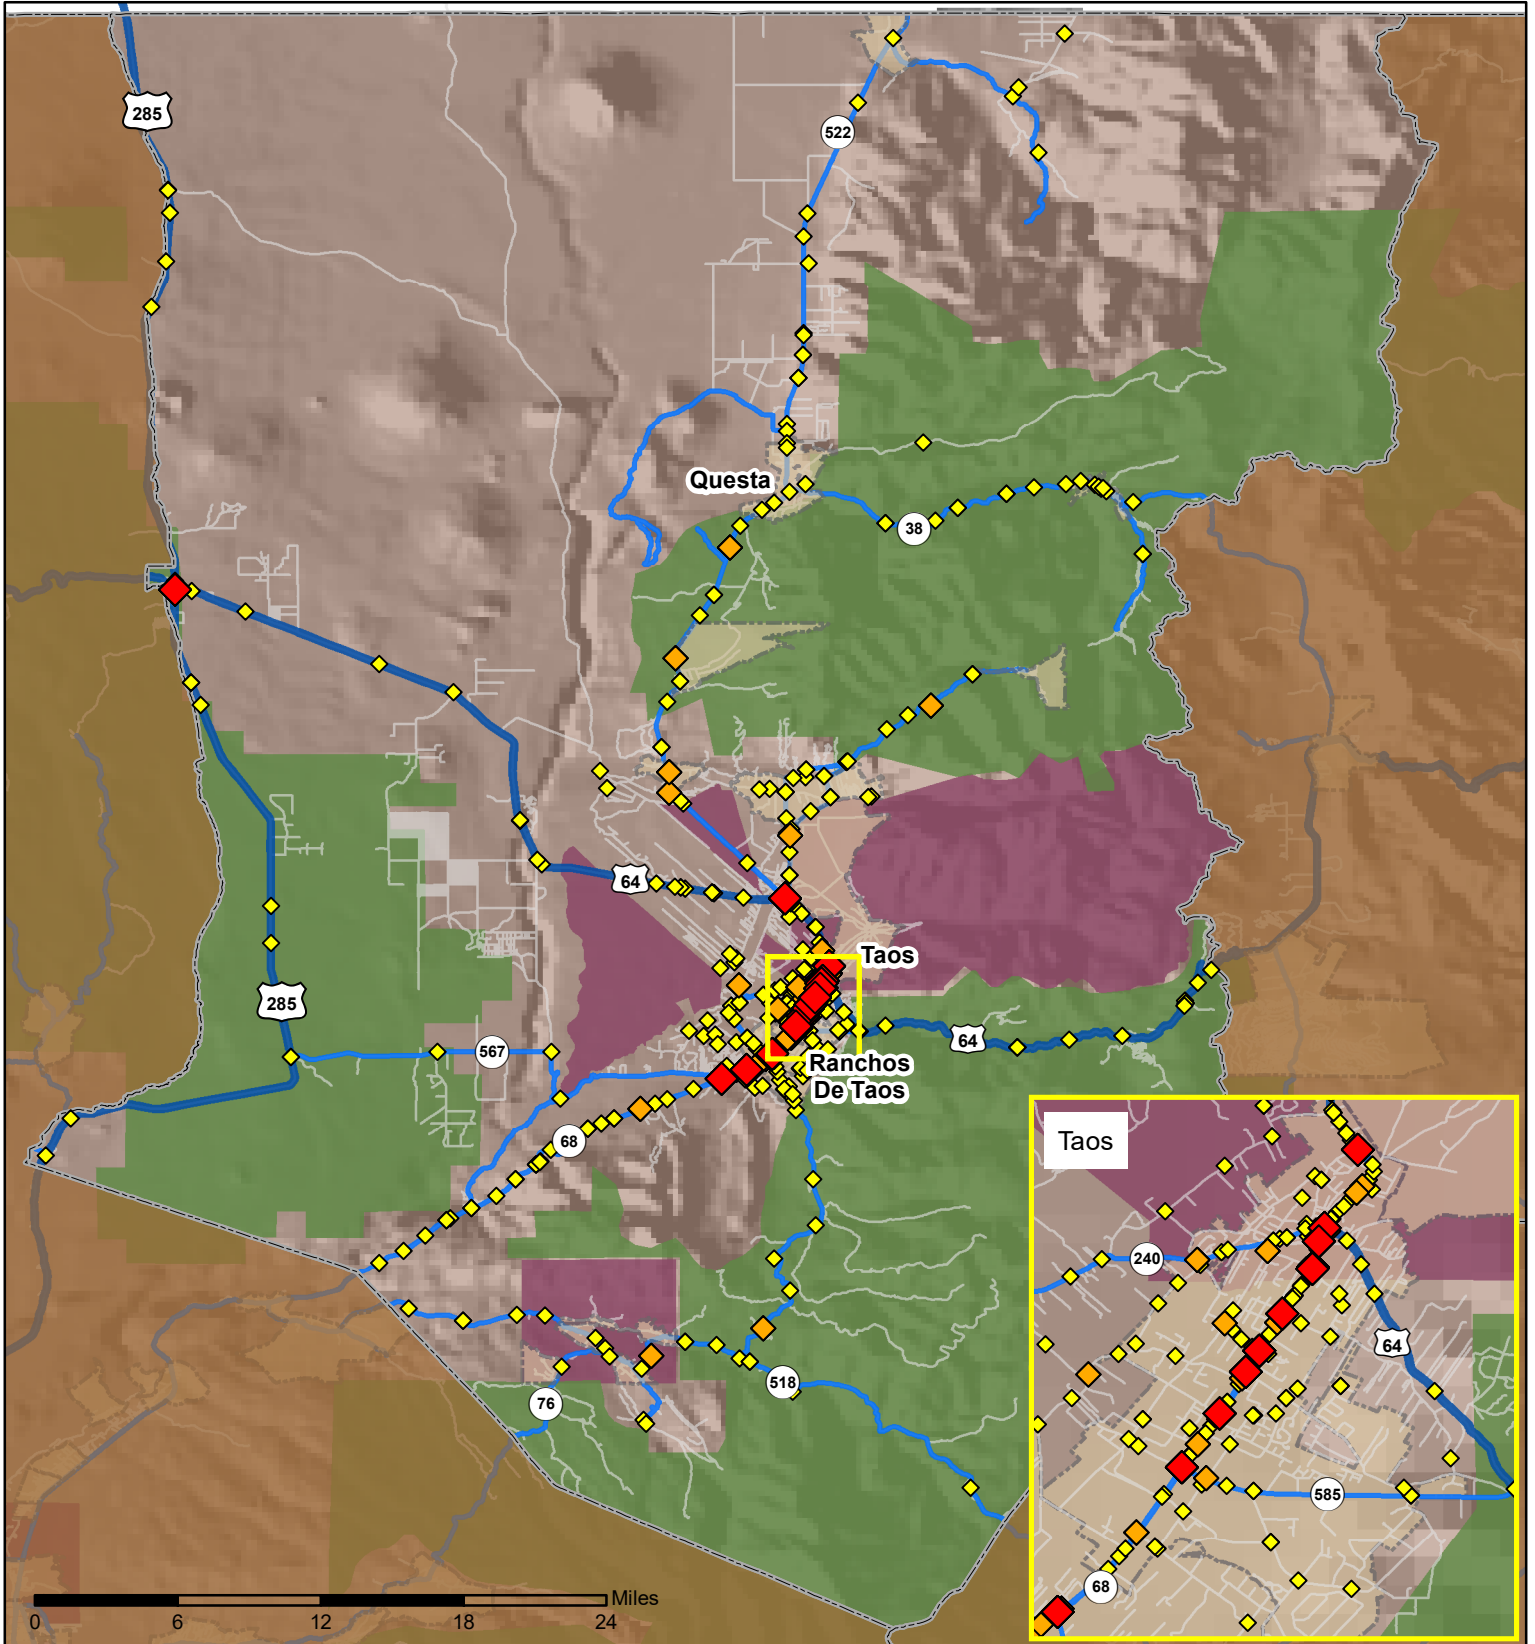

# Crashes in Taos County, New Mexico, 2017

Map created by the Traffic Research Unit, Geospatial & Population Studies at UNM

## Legend

- |                         |                     |
|-------------------------|---------------------|
| Forest & Wildlife Areas | Interstate Highways |
| Reservations & Pueblos  | U.S. Highways       |
| County Boundaries       | State Highways      |
| City Boundaries         | Streets & Roadways  |

## Crashes 2017

- 1 - 2 Crashes
- 3 - 5 Crashes
- 6 - 15 Crashes

Data Source: NMDOT Crash File 2017  
<http://tru.unm.edu> CO#6093 tru@unm.edu