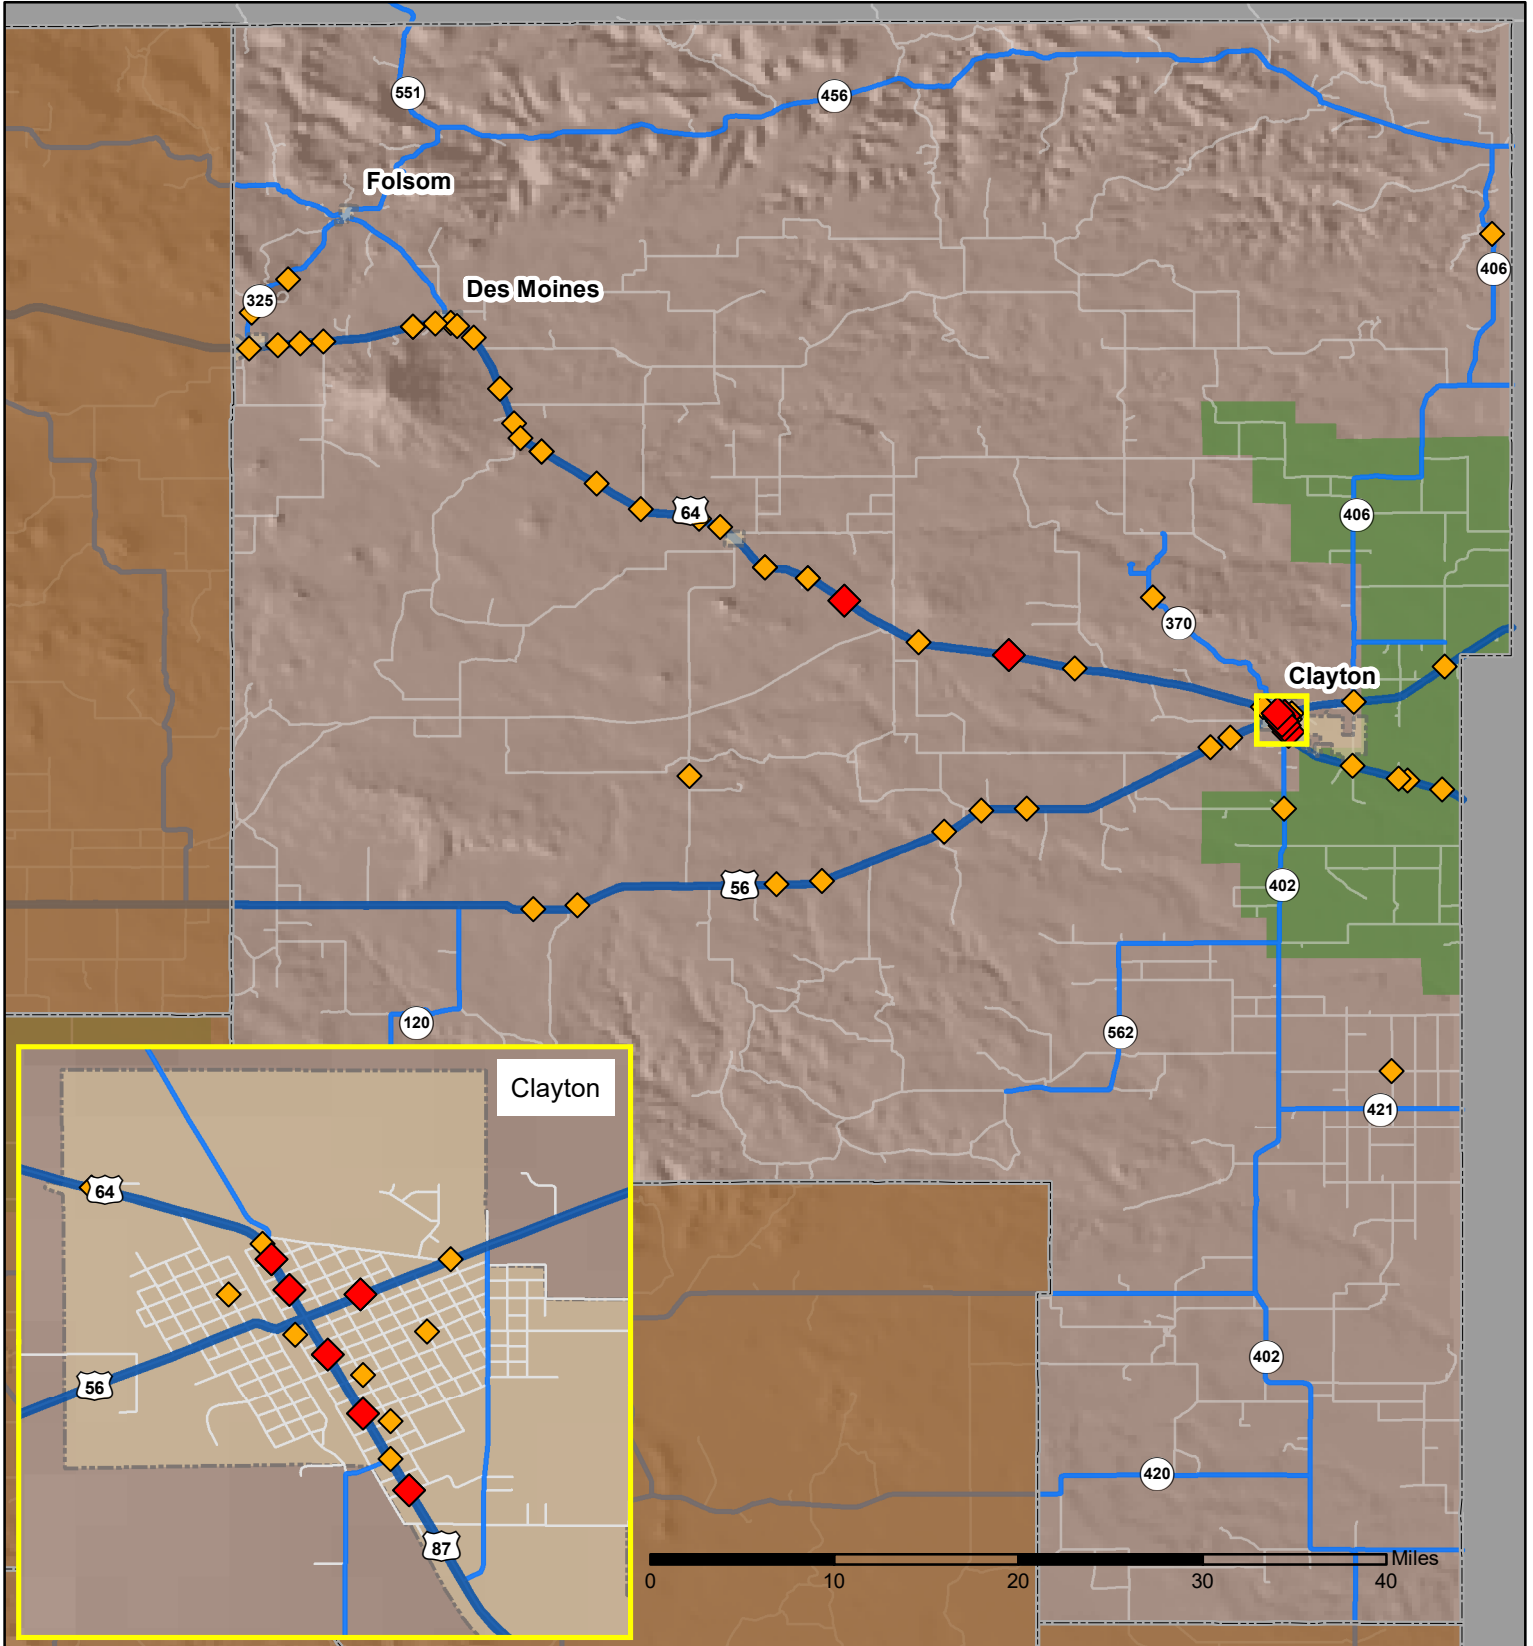

# Crashes in Union County, New Mexico, 2017

Map created by the Traffic Research Unit, Geospatial & Population Studies at UNM

## Legend

- Forest & Wildlife Areas
- Reservations & Pueblos
- County Boundaries
- City Boundaries

- Interstate Highways
- U.S. Highways
- State Highways
- Streets & Roadways

## Crashes 2017

- 1 Crash
- 2 Crashes

Data Source: NMDOT Crash File 2017  
<http://tru.unm.edu> CO#6093 tru@unm.edu