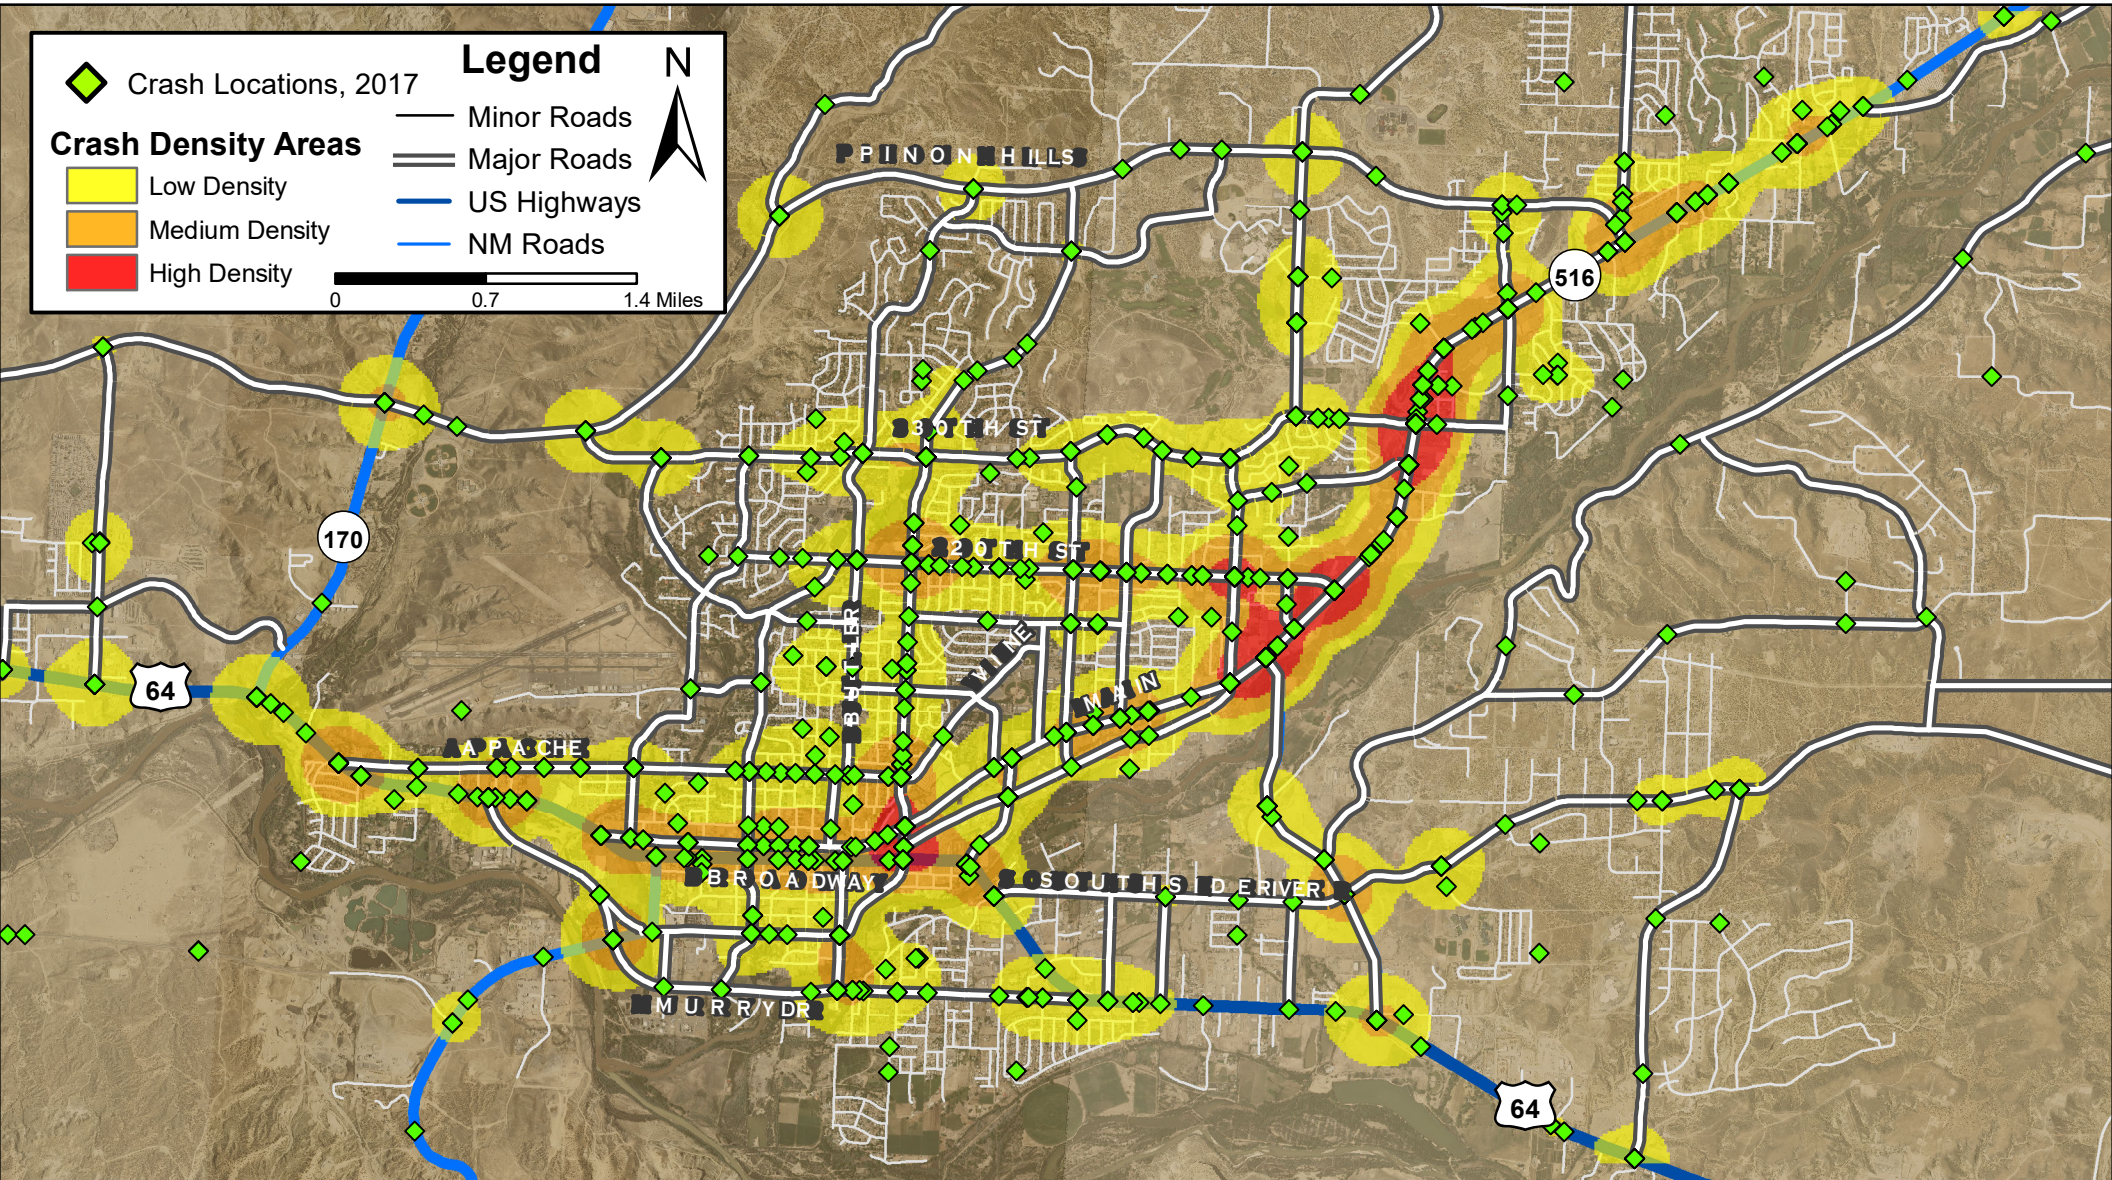

# Density Map of All Crashes in Farmington, 2017

Prepared for the New Mexico Department of Transportation, Planning and Traffic Safety Divisions  
Under Contract 6093 by the University of New Mexico  
Geospatial and Population Studies Traffic Research Unit (TRU)  
tru.unm.edu December 2017 tru@unm.edu