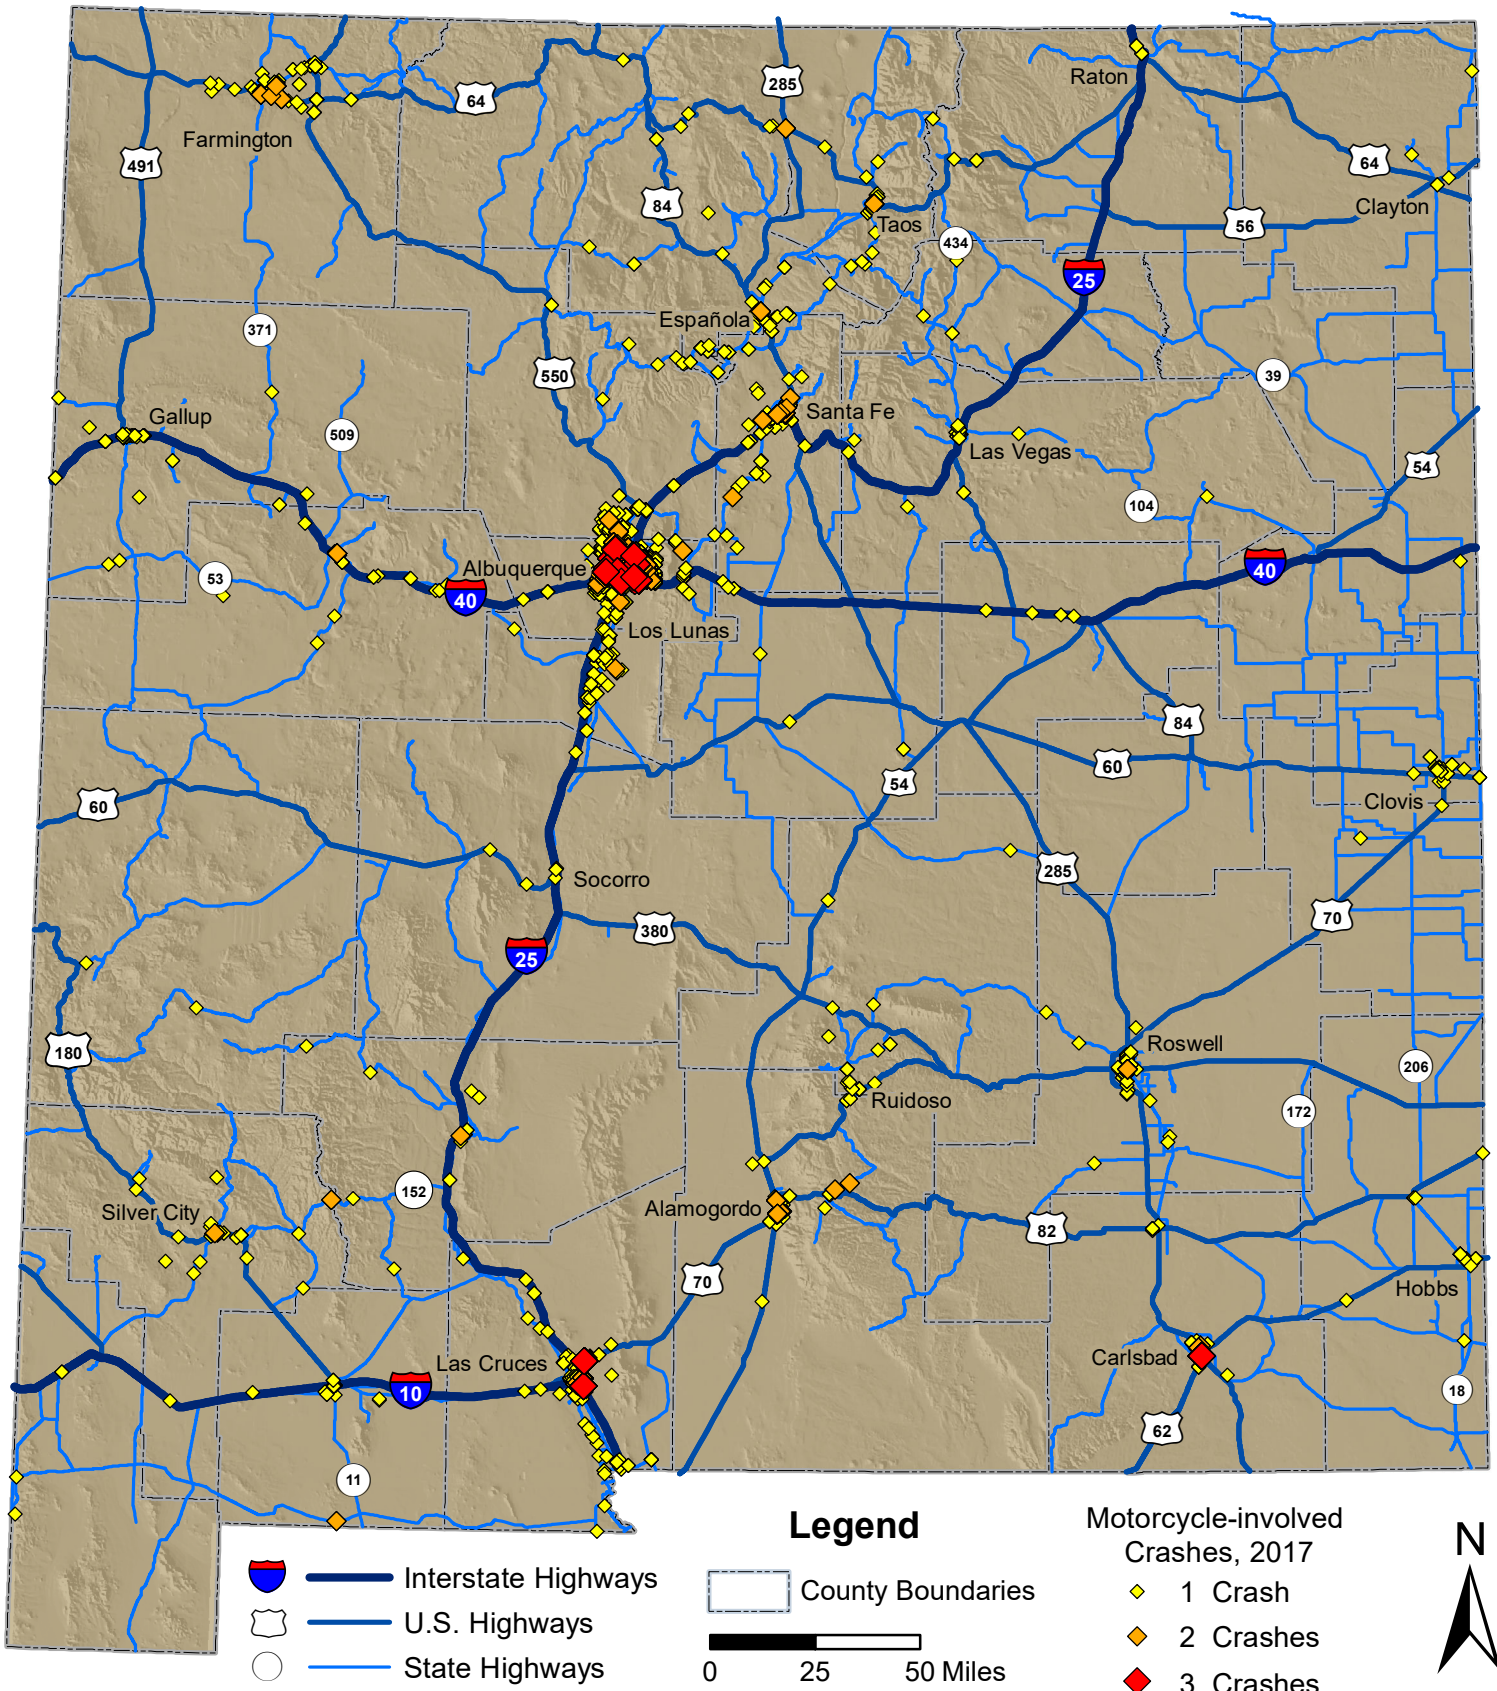

# Motorcycle-involved Crashes in New Mexico, 2017

Prepared for the New Mexico Department of Transportation,  
 Traffic Safety Division, Traffic Records Bureau. Under Contract CO6093 by the  
 University of New Mexico, Geospatial and Population Studies, Traffic Research Unit (TRU)  
[tru.unm.edu](http://tru.unm.edu) December 2018 [tru@unm.edu](mailto:tru@unm.edu)