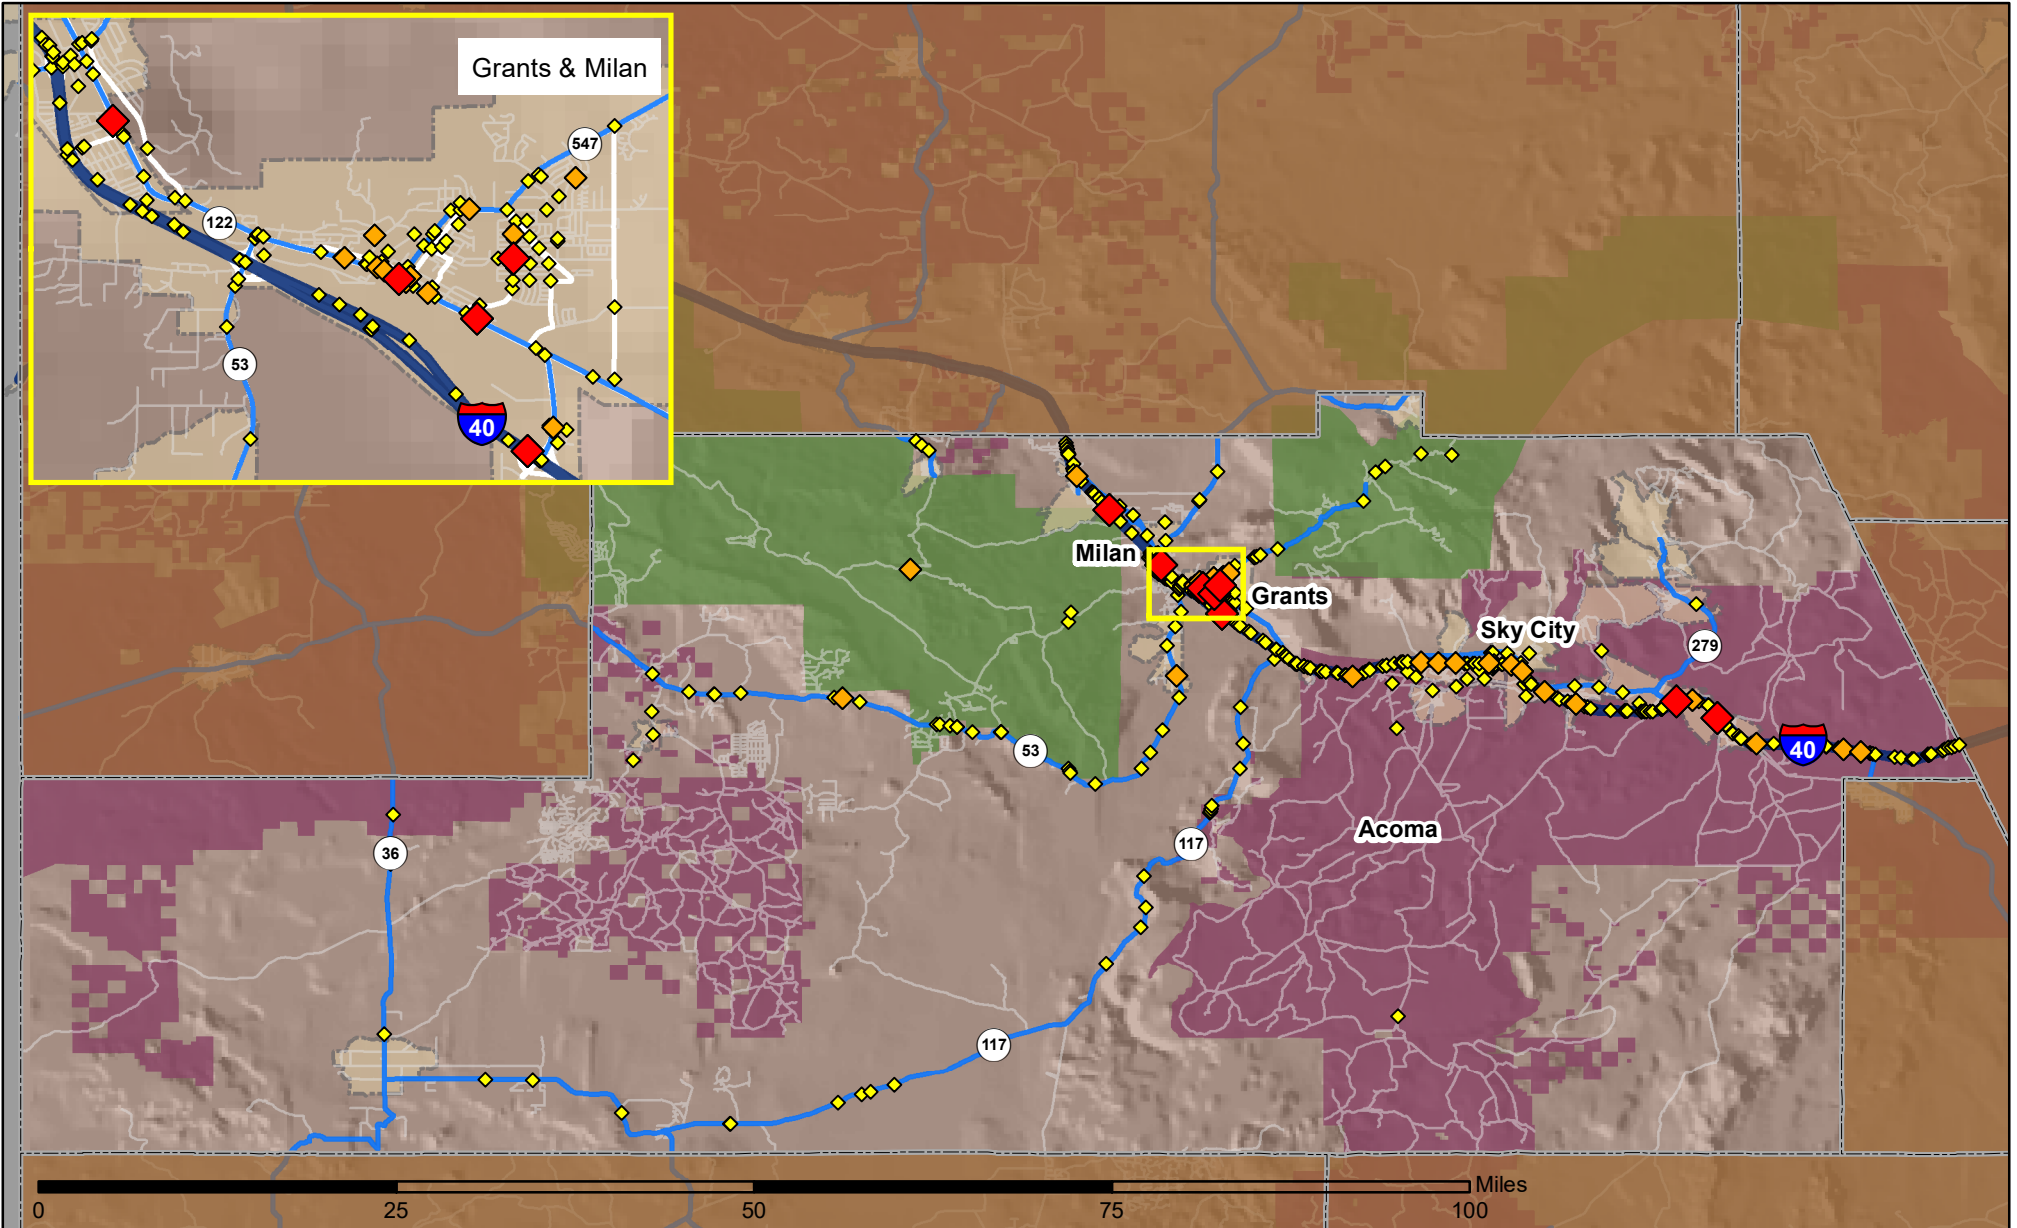

Crashes in Cibola County, New Mexico, 2021

Map created by the Traffic Research Unit, Geospatial & Population Studies at UNM

Legend

Data Source: NMDOT Crash File 2021
<http://tru.unm.edu> CO#6380 tru@unm.edu

- Forest & Wildlife Areas
- Reservations & Pueblos
- County Boundaries
- City Boundaries

- Interstate Highways
- U.S. Highways
- State Highways
- Streets & Roadways

Crashes 2021

- 1 Crash
- 2 Crashes
- 3 - 5 Crashes