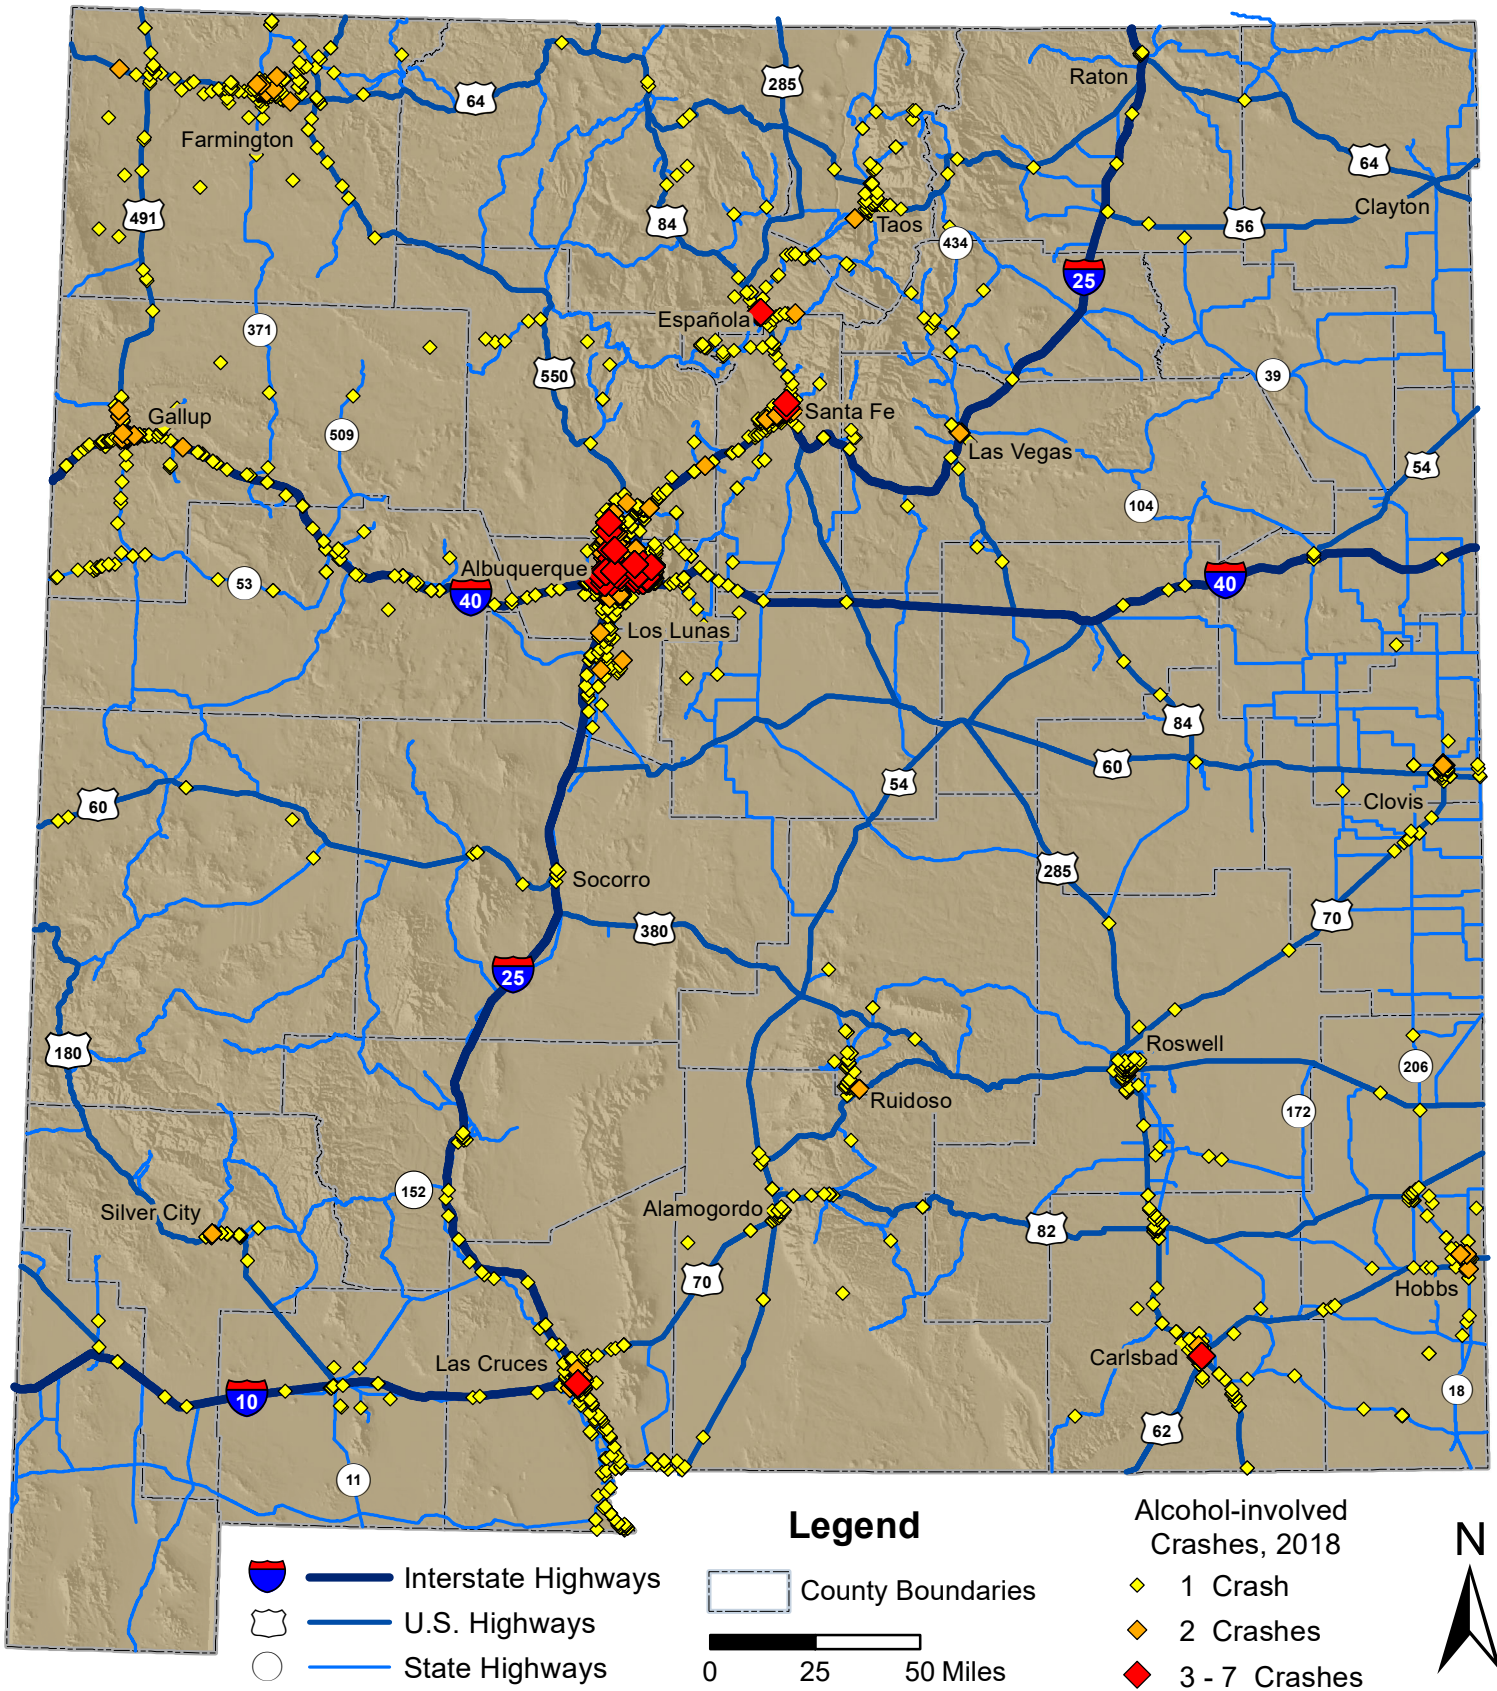

Alcohol-involved Crashes in New Mexico, 2018

Prepared for the New Mexico Department of Transportation,
 Traffic Safety Division, Traffic Records Bureau. Under Contract CO6093 by the
 University of New Mexico, Geospatial and Population Studies, Traffic Research Unit (TRU)
 tru.unm.edu October 2019 tru@unm.edu