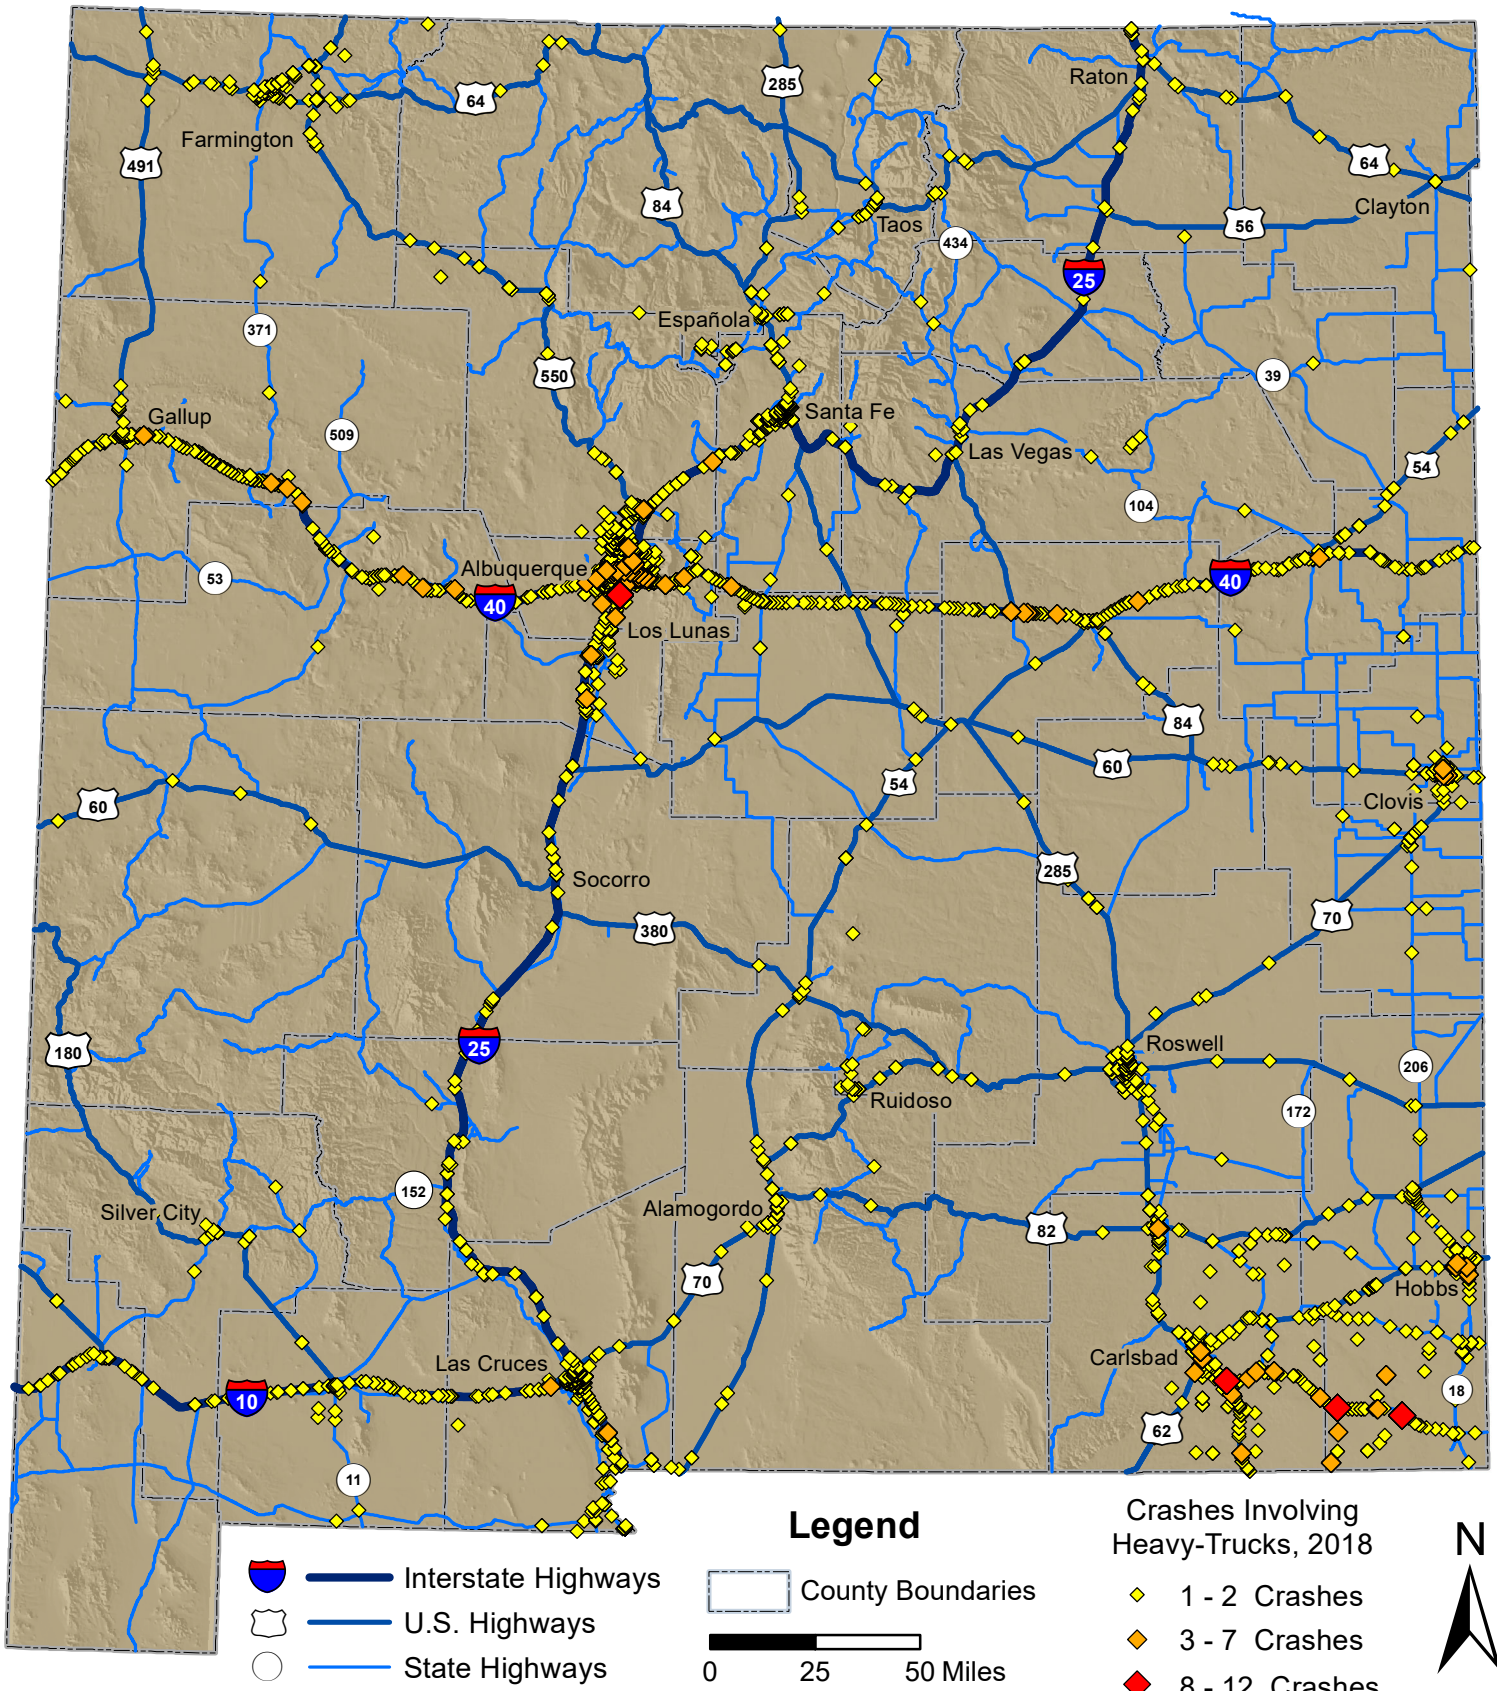

Crashes Involving Heavy-Trucks in New Mexico, 2018

Prepared for the New Mexico Department of Transportation,
 Traffic Safety Division, Traffic Records Bureau. Under Contract CO6093 by the
 University of New Mexico, Geospatial and Population Studies, Traffic Research Unit (TRU)
 tru.unm.edu October 2019 tru@unm.edu