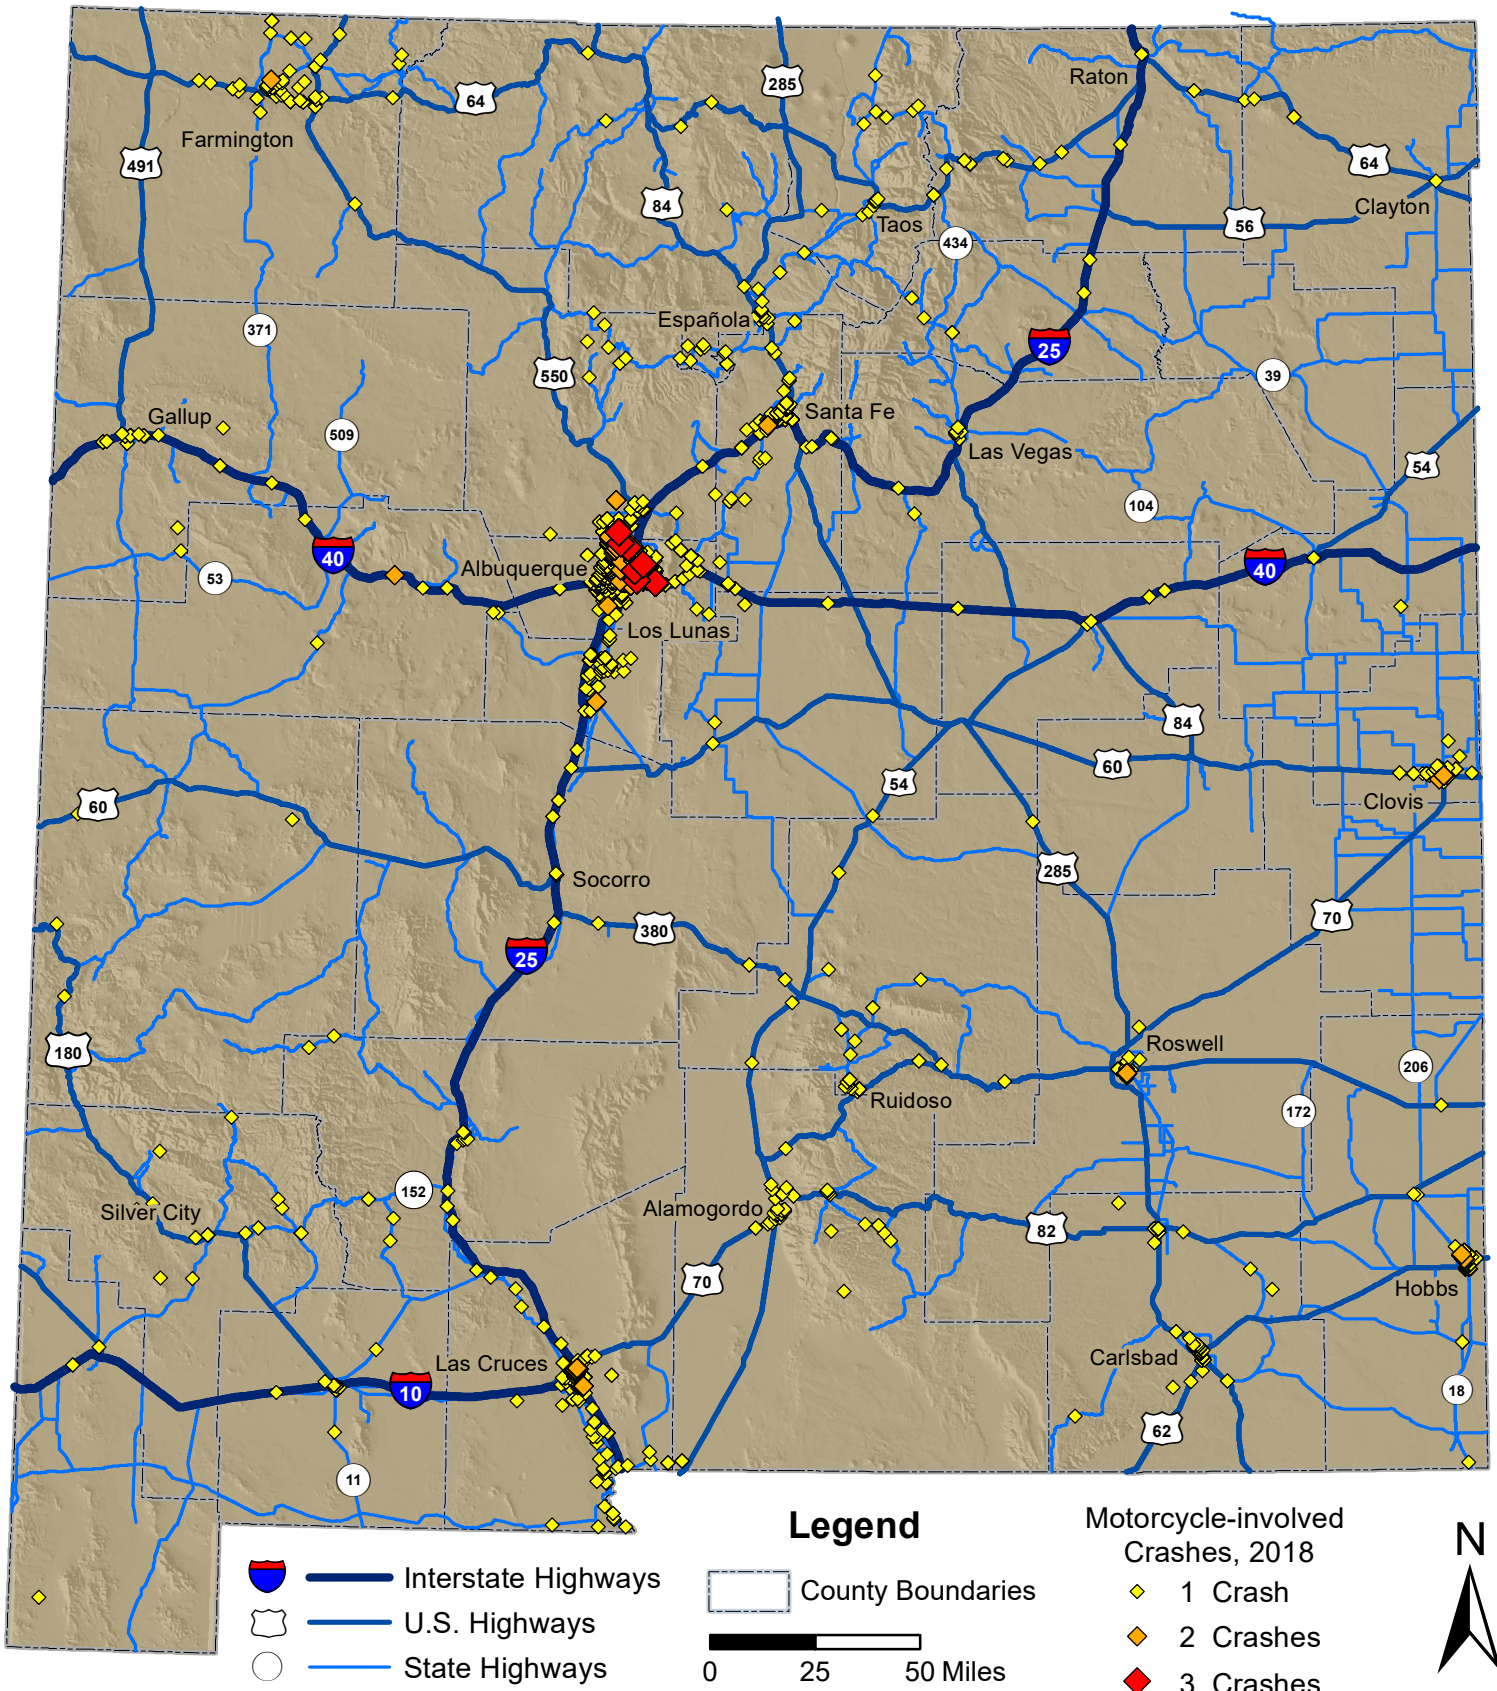

Motorcycle-involved Crashes in New Mexico, 2018

Prepared for the New Mexico Department of Transportation,
 Traffic Safety Division, Traffic Records Bureau. Under Contract CO6093 by the
 University of New Mexico, Geospatial and Population Studies, Traffic Research Unit (TRU)
 tru.unm.edu October 2019 tru@unm.edu