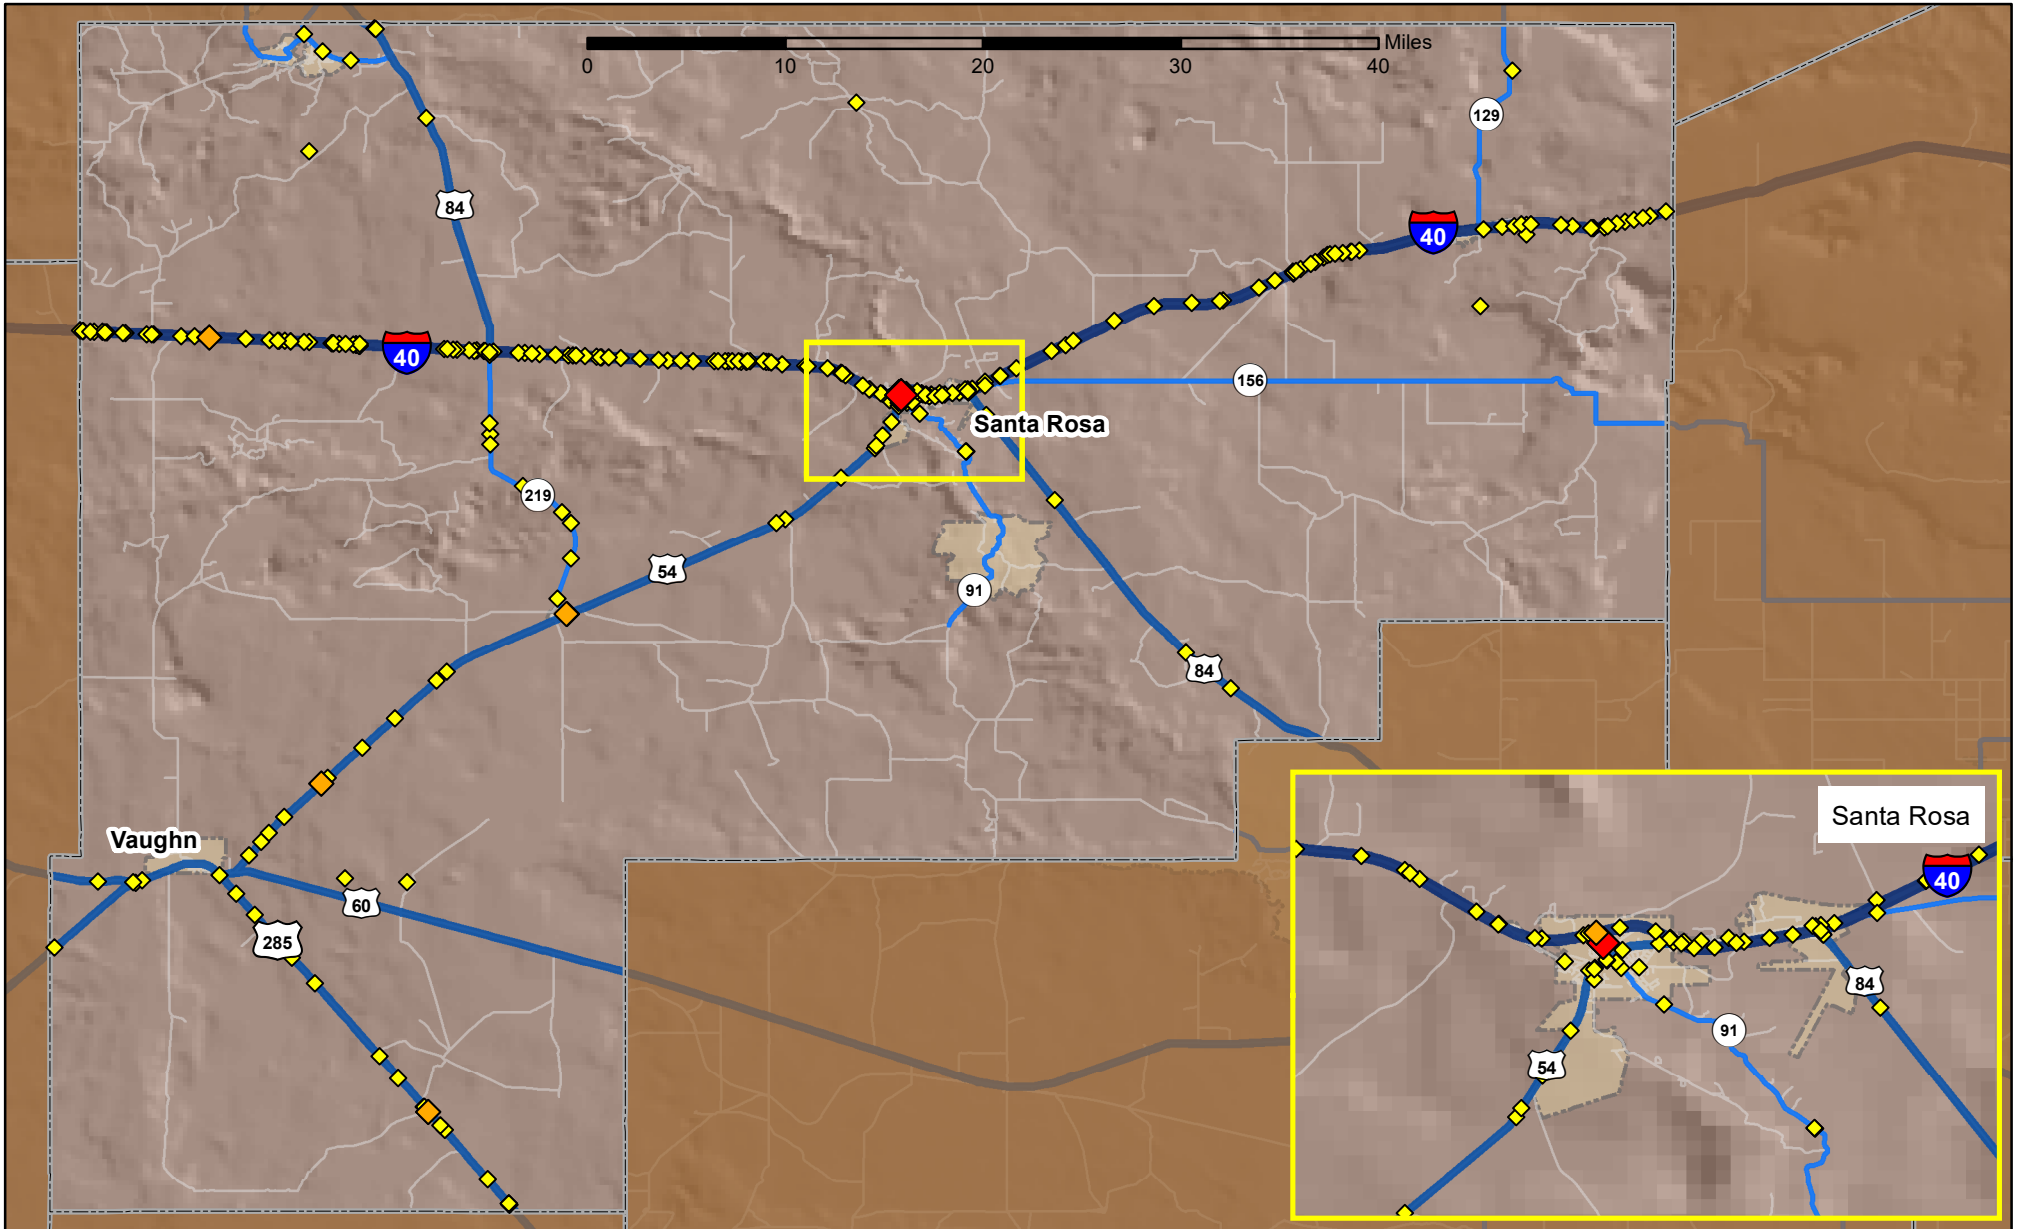

Crashes in Guadalupe County, New Mexico, 2019

Map created by the Traffic Research Unit, Geospatial & Population Studies at UNM

Legend

Data Source: NMDOT Crash File 2019
<http://tru.unm.edu> CO#6093 tru@unm.edu

- Forest & Wildlife Areas
- Reservations & Pueblos
- County Boundaries
- City Boundaries

- Interstate Highways
- U.S. Highways
- State Highways
- Streets & Roadways

Crashes 2019

- 1 Crash
- 2 Crashes
- 3 Crashes