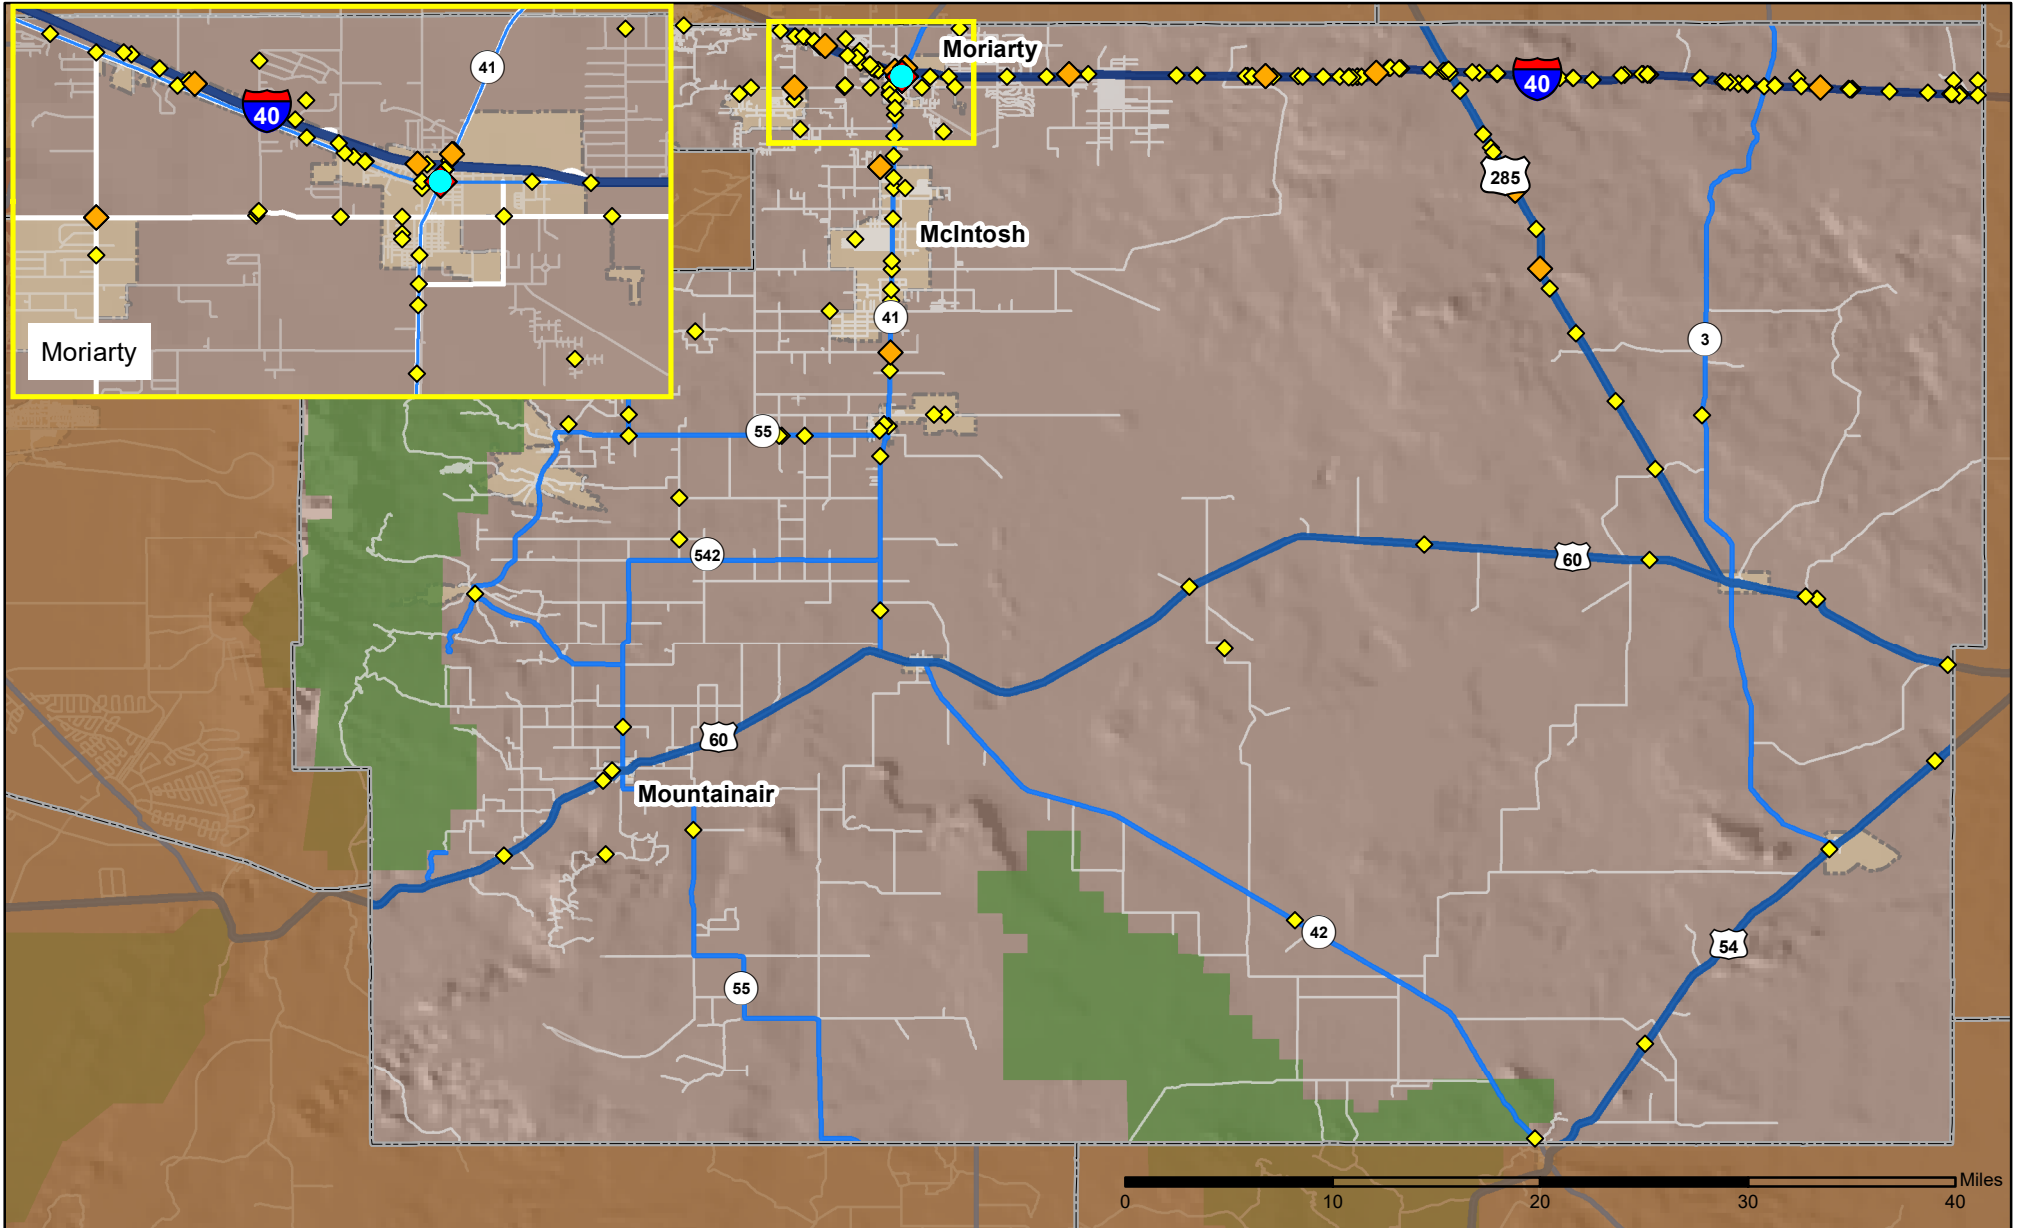

Crashes in Torrance County, New Mexico, 2019

Map created by the Traffic Research Unit, Geospatial & Population Studies at UNM

Legend

Data Source: NMDOT Crash File 2019
<http://tru.unm.edu> CO#6093 tru@unm.edu

- Forest & Wildlife Areas
- Reservations & Pueblos
- County Boundaries
- City Boundaries

- Interstate Highways
- U.S. Highways
- State Highways
- Streets & Roadways

Crashes 2019

- 1 Crash
- 2 - 3 Crashes
- 5 Crashes