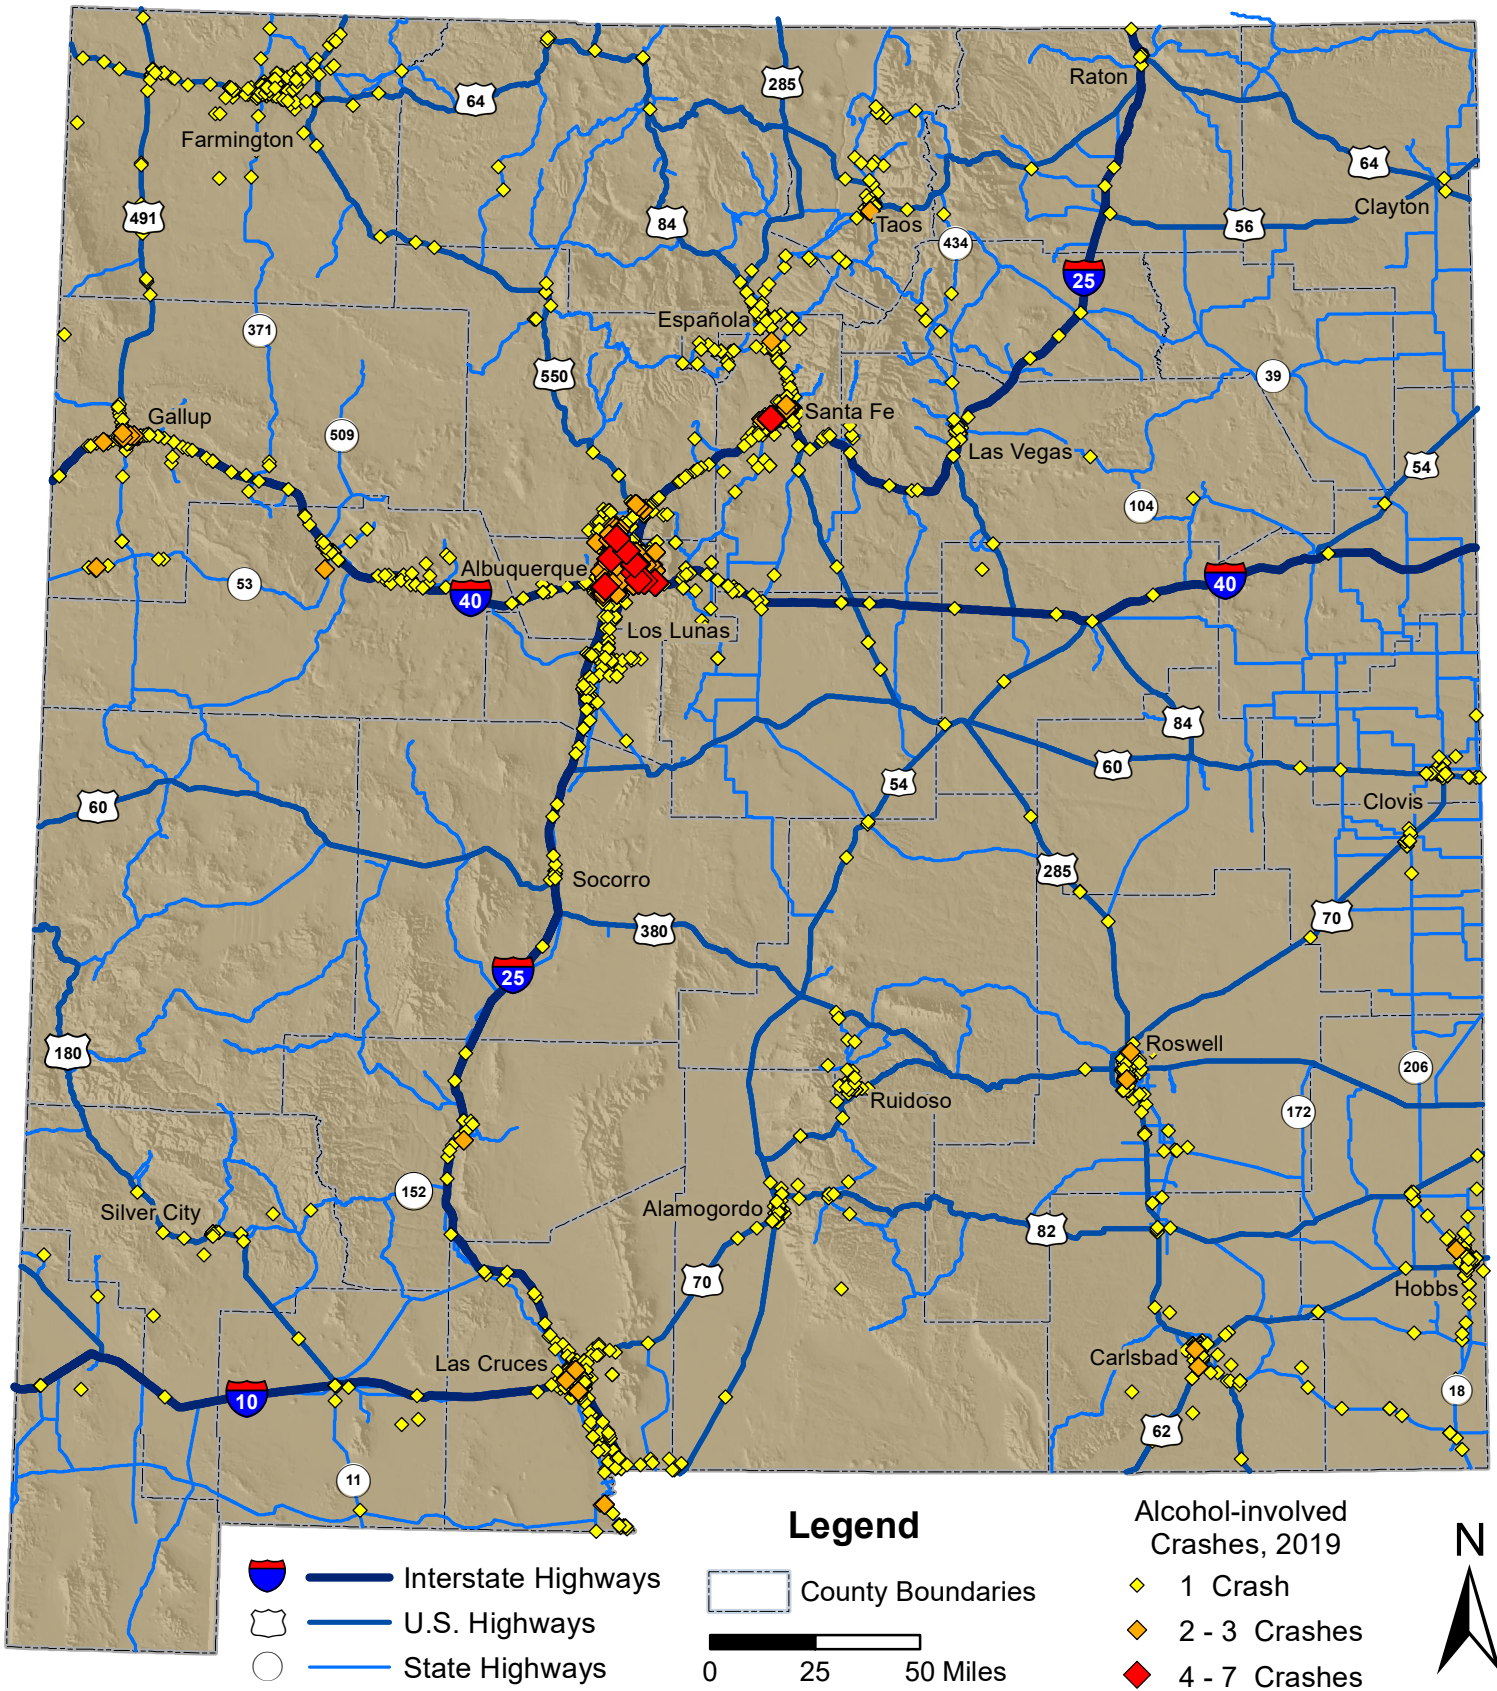

Alcohol-involved Crashes in New Mexico, 2019

Prepared for the New Mexico Department of Transportation,
 Traffic Safety Division, Traffic Records Bureau. Under Contract CO6093 by the
 University of New Mexico, Geospatial and Population Studies, Traffic Research Unit (TRU)
tru.unm.edu March 2021 tru@unm.edu