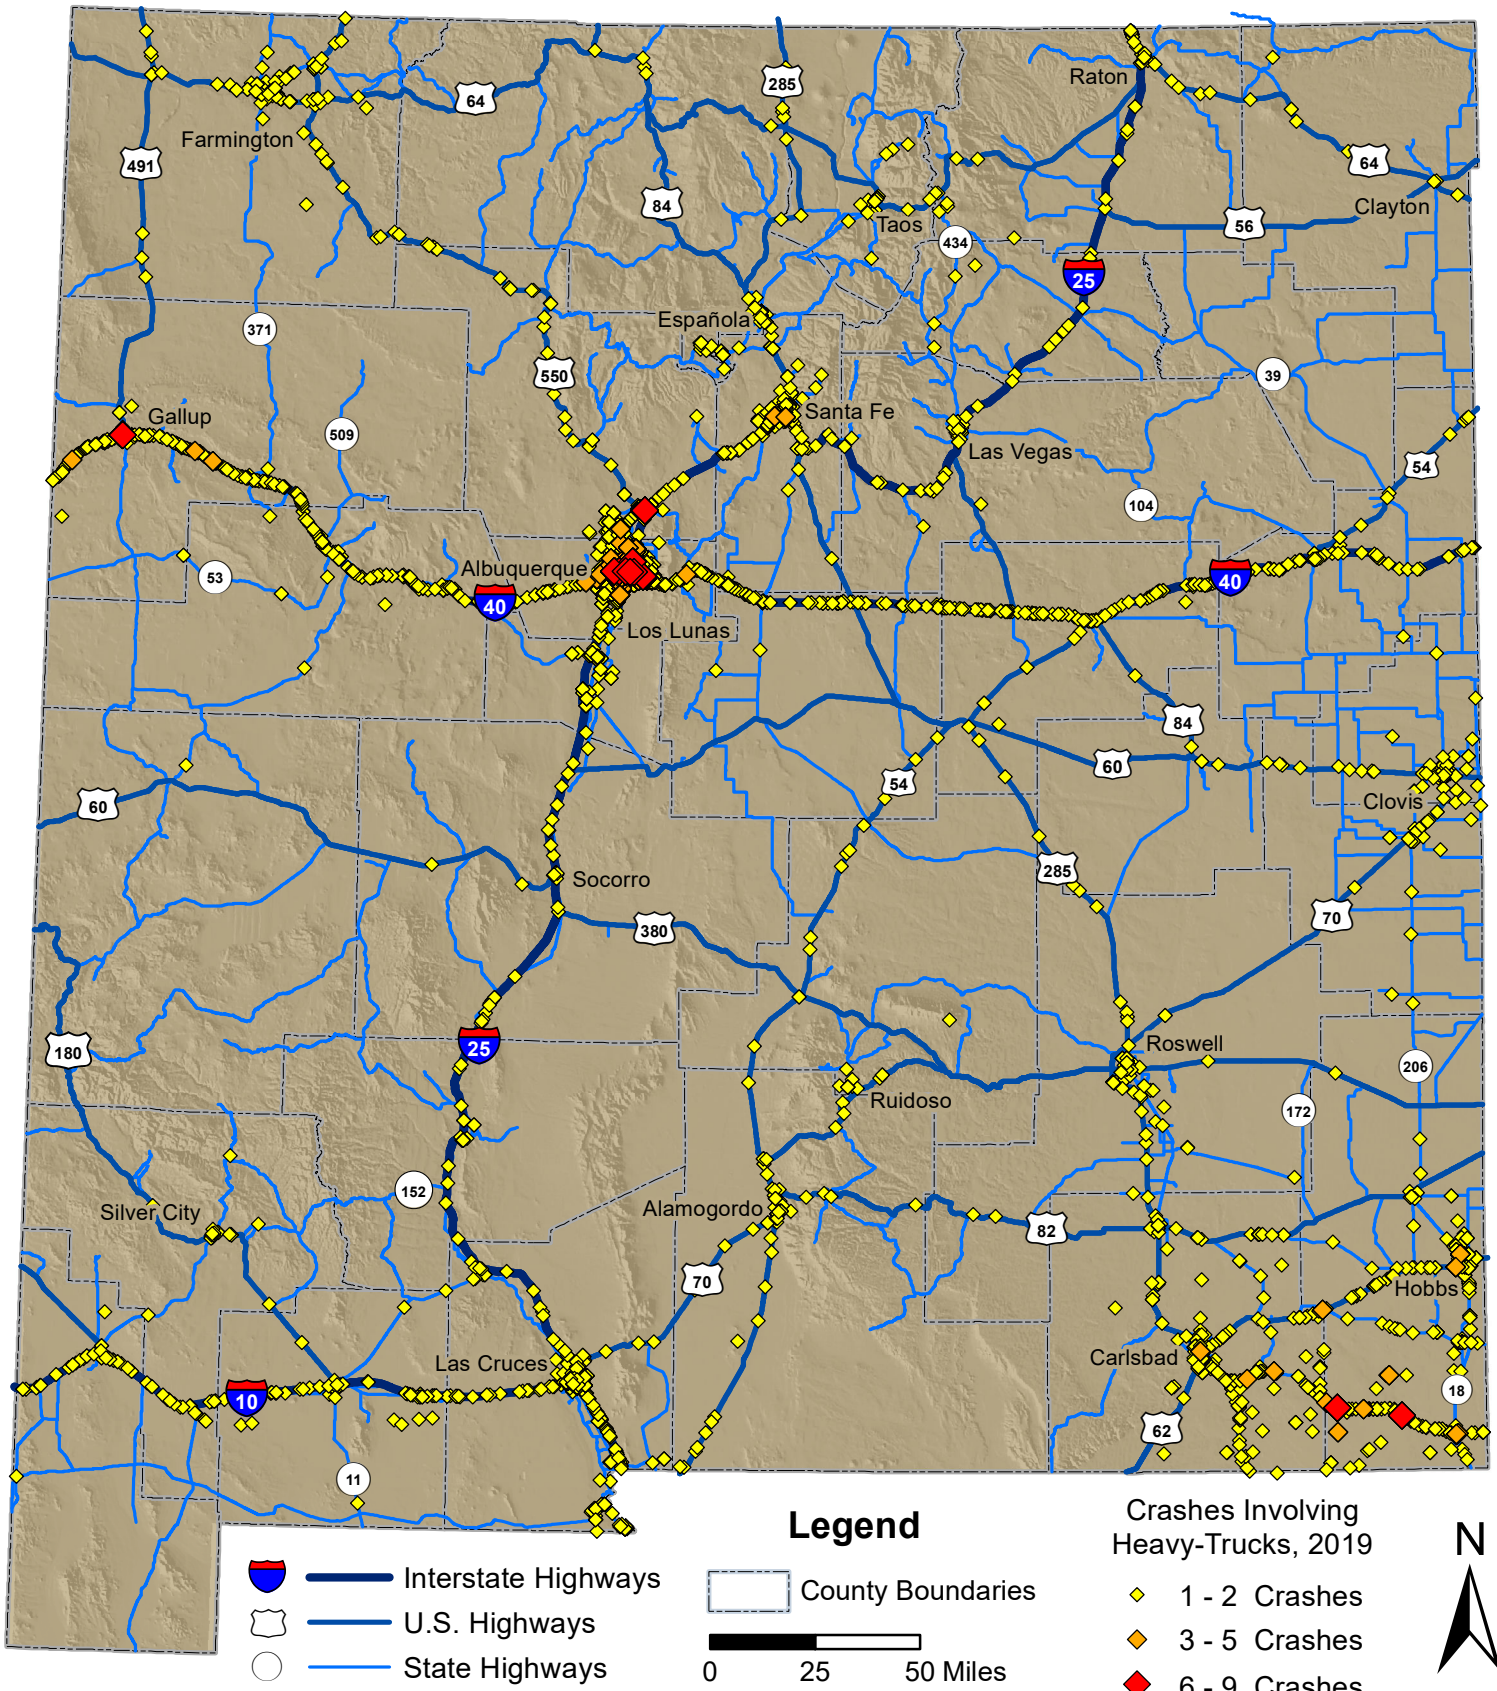

Crashes Involving Heavy-Trucks in New Mexico, 2019

Prepared for the New Mexico Department of Transportation,
 Traffic Safety Division, Traffic Records Bureau. Under Contract CO6093 by the
 University of New Mexico, Geospatial and Population Studies, Traffic Research Unit (TRU)
 tru.unm.edu March 2021 tru@unm.edu