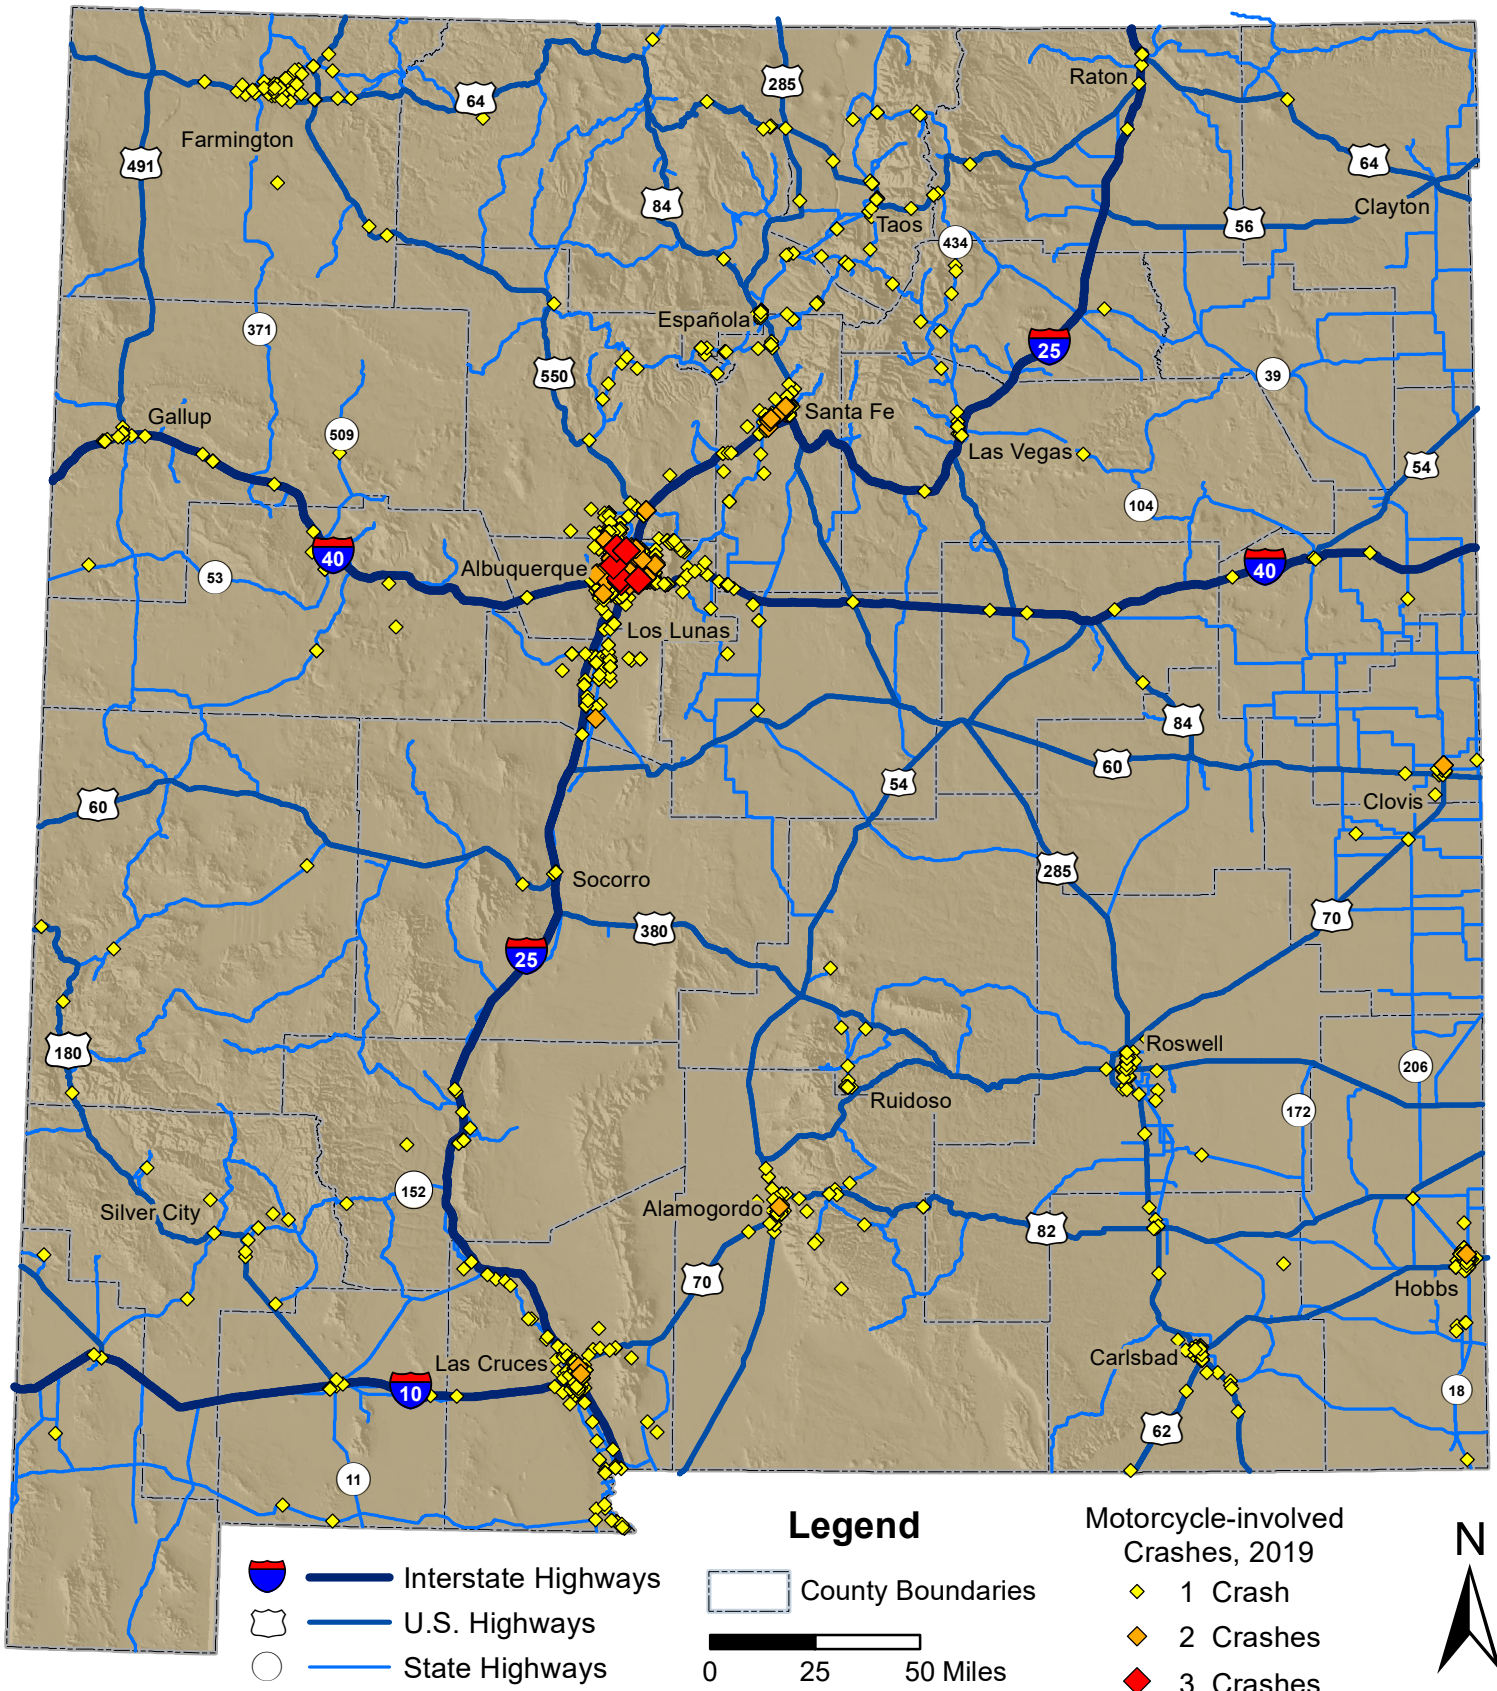

Motorcycle-involved Crashes in New Mexico, 2019

Prepared for the New Mexico Department of Transportation,
 Traffic Safety Division, Traffic Records Bureau. Under Contract CO6093 by the
 University of New Mexico, Geospatial and Population Studies, Traffic Research Unit (TRU)
 tru.unm.edu March 2021 tru@unm.edu