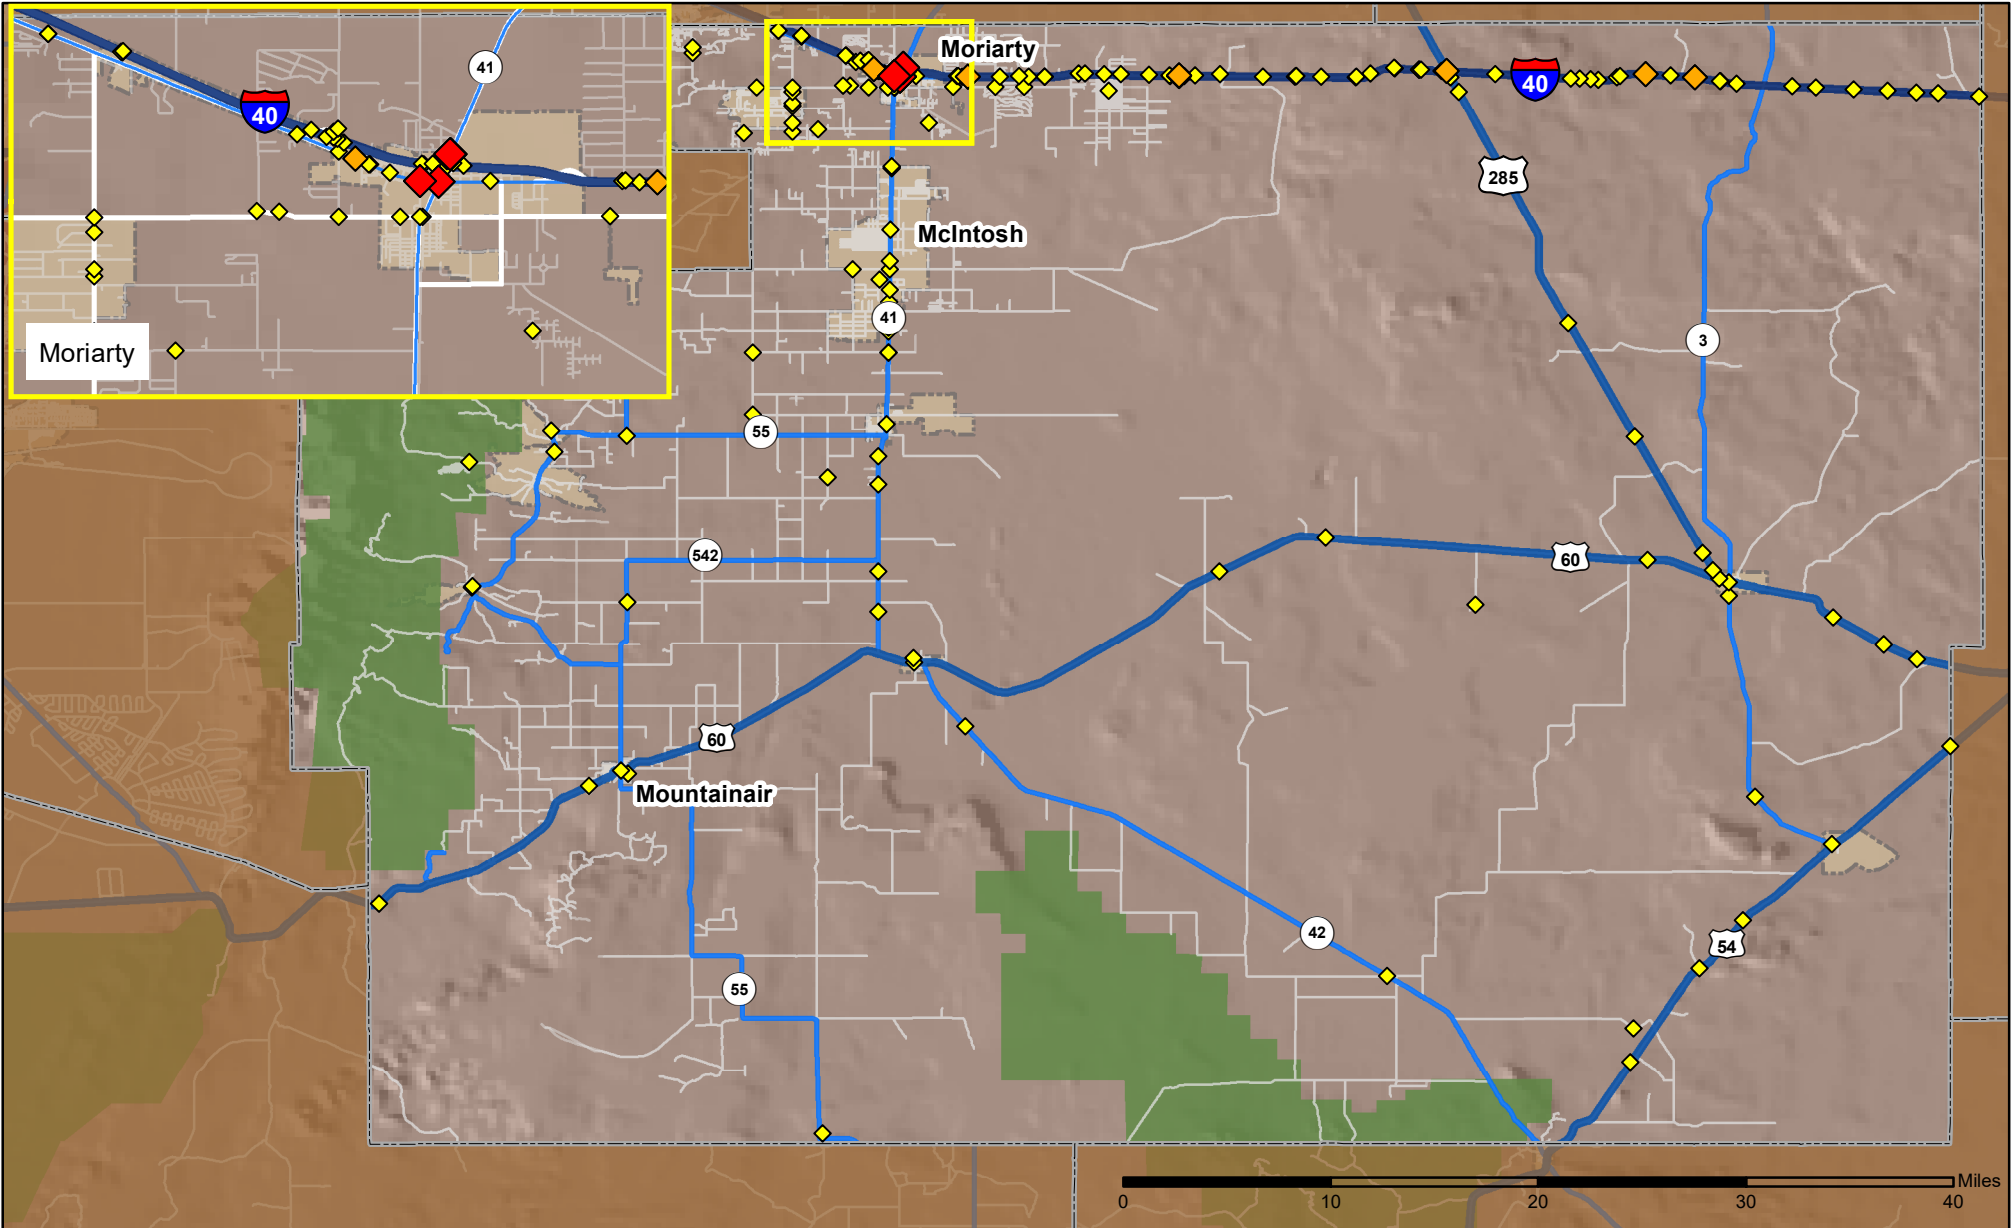

Crashes in Torrance County, New Mexico, 2020

Map created by the Traffic Research Unit, Geospatial & Population Studies at UNM

Legend

Data Source: NMDOT Crash File 2020
<http://tru.unm.edu> CO#6093 tru@unm.edu

- Forest & Wildlife Areas
- Reservations & Pueblos
- County Boundaries
- City Boundaries

- Interstate Highways
- U.S. Highways
- State Highways
- Streets & Roadways

Crashes 2020

- 1 Crash
- 2 Crashes
- 3 - 4 Crashes