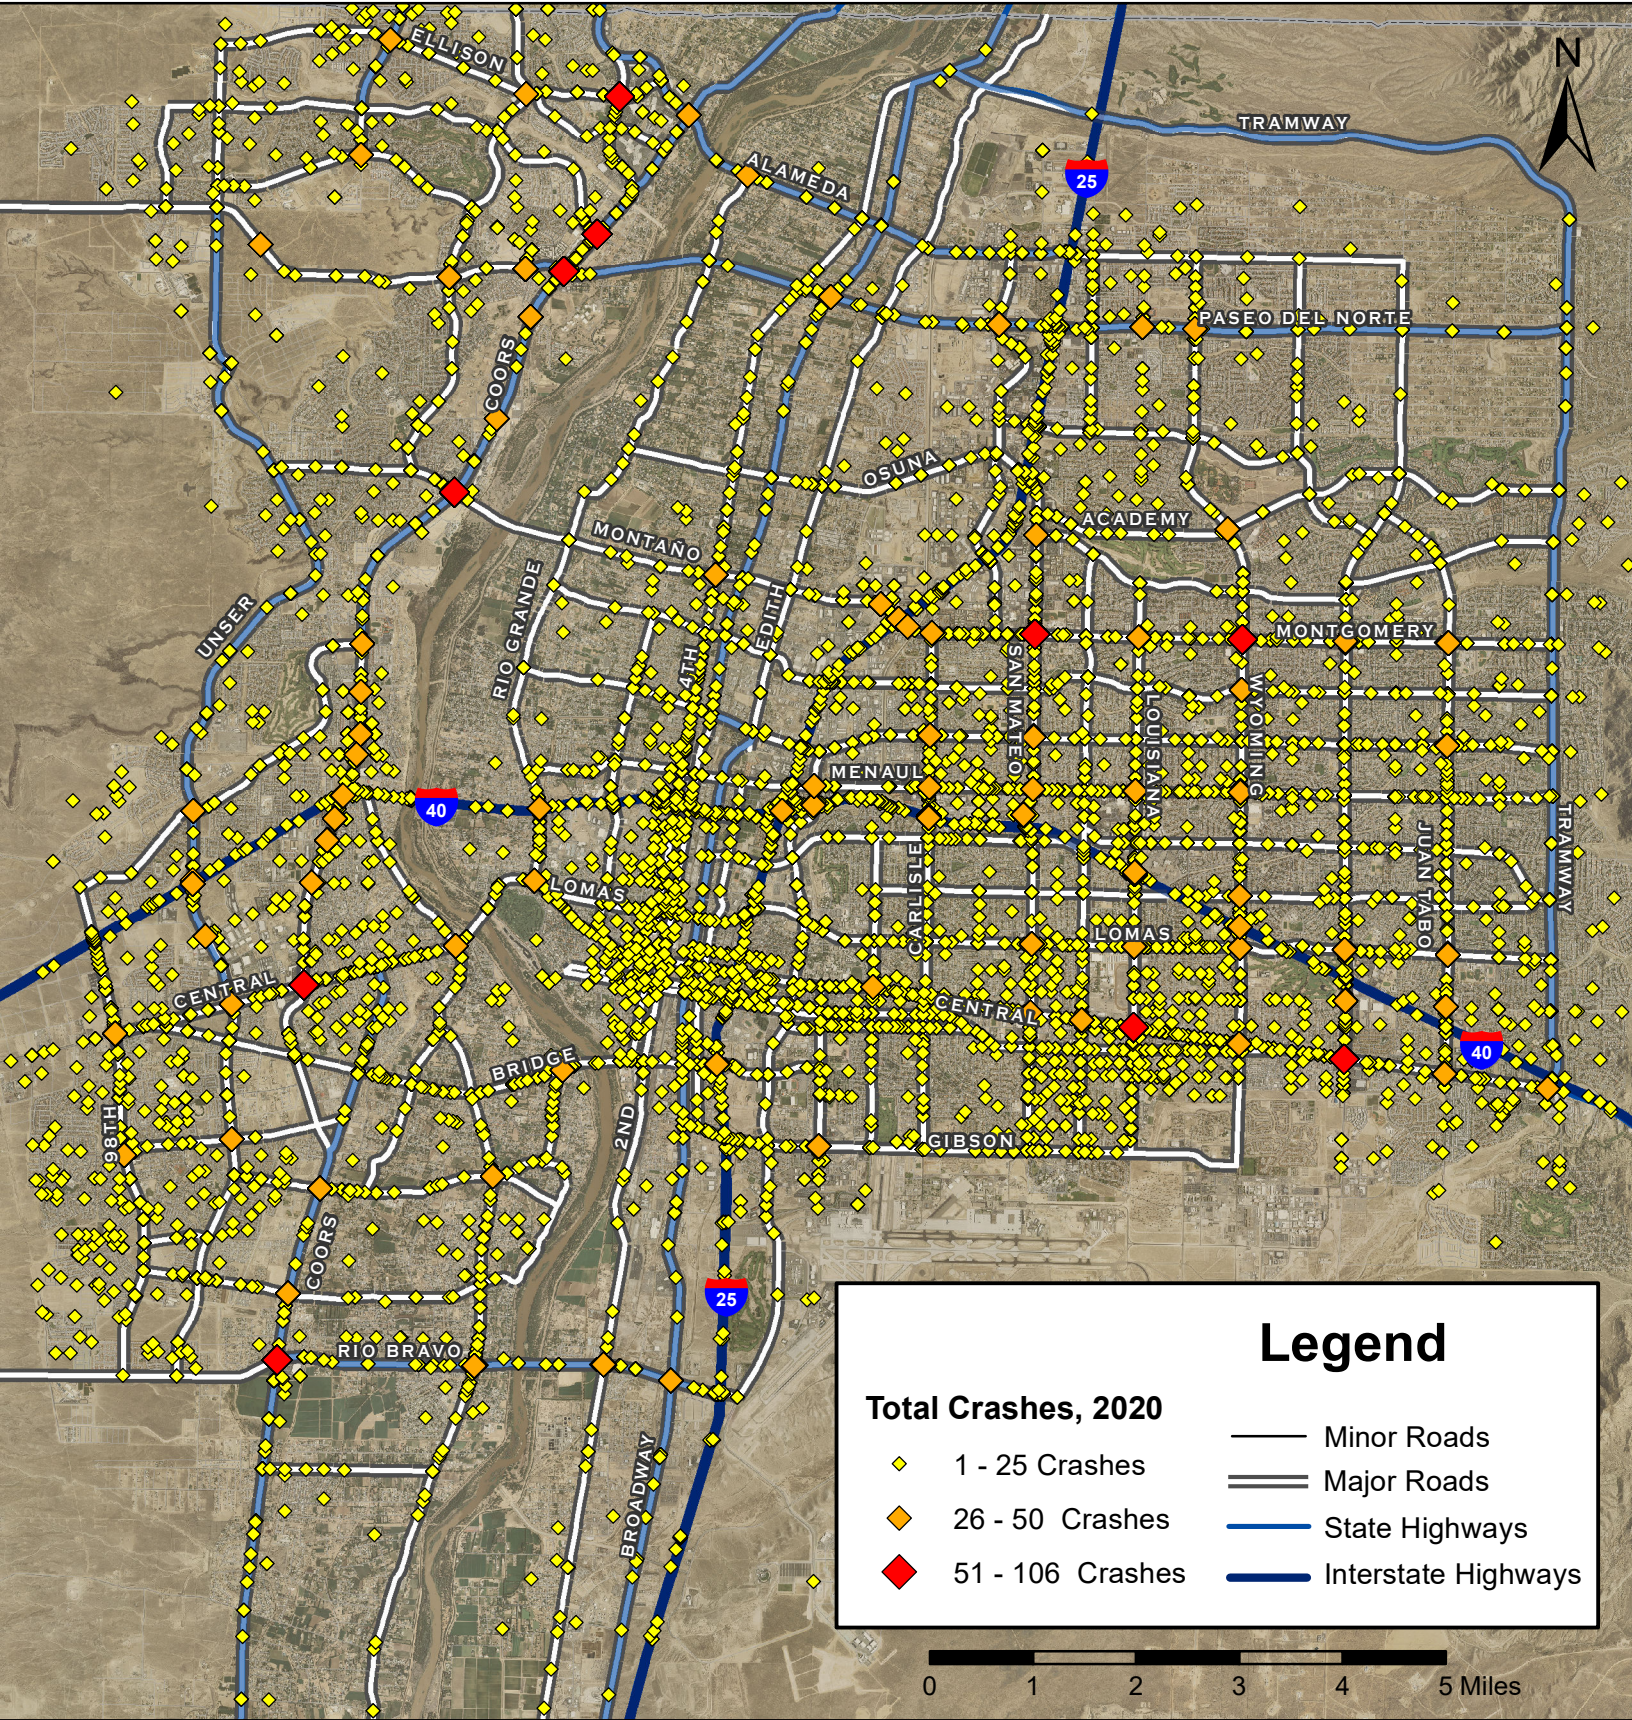

Albuquerque Crashes, 2020

Prepared for the New Mexico Department of Transportation,
 Traffic Safety Division, Traffic Records Bureau. Under Contract CO6093 by the
 University of New Mexico, Institute for Geospatial and Population Studies, Traffic Research Unit
tru.unm.edu November 2021 tru@unm.edu