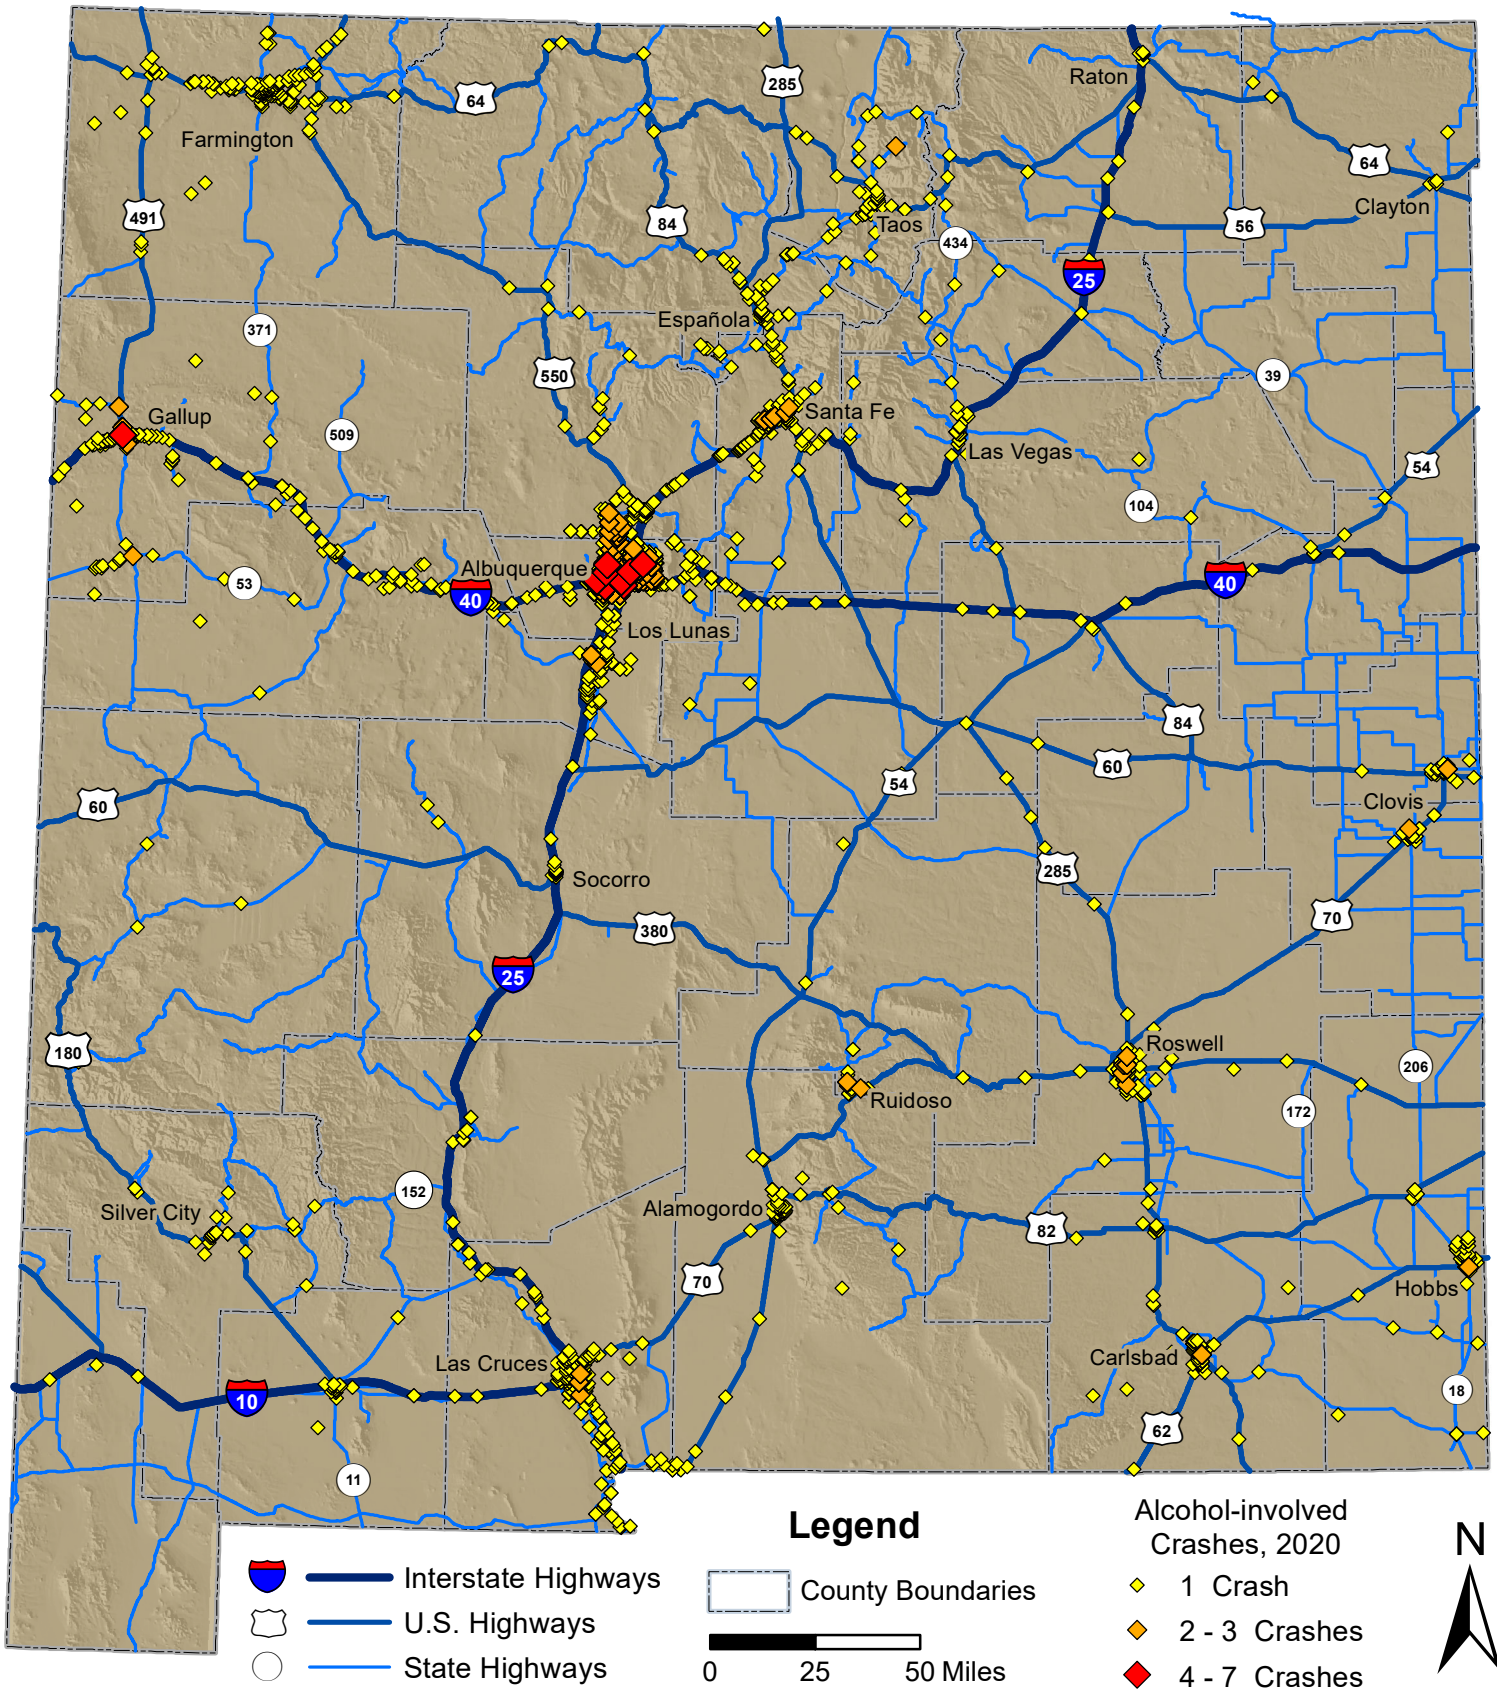

Alcohol-involved Crashes in New Mexico, 2020

Prepared for the New Mexico Department of Transportation,
 Traffic Safety Division, Traffic Records Bureau. Under Contract CO6093 by the
 University of New Mexico, Geospatial and Population Studies, Traffic Research Unit (TRU)
tru.unm.edu November 2021 tru@unm.edu