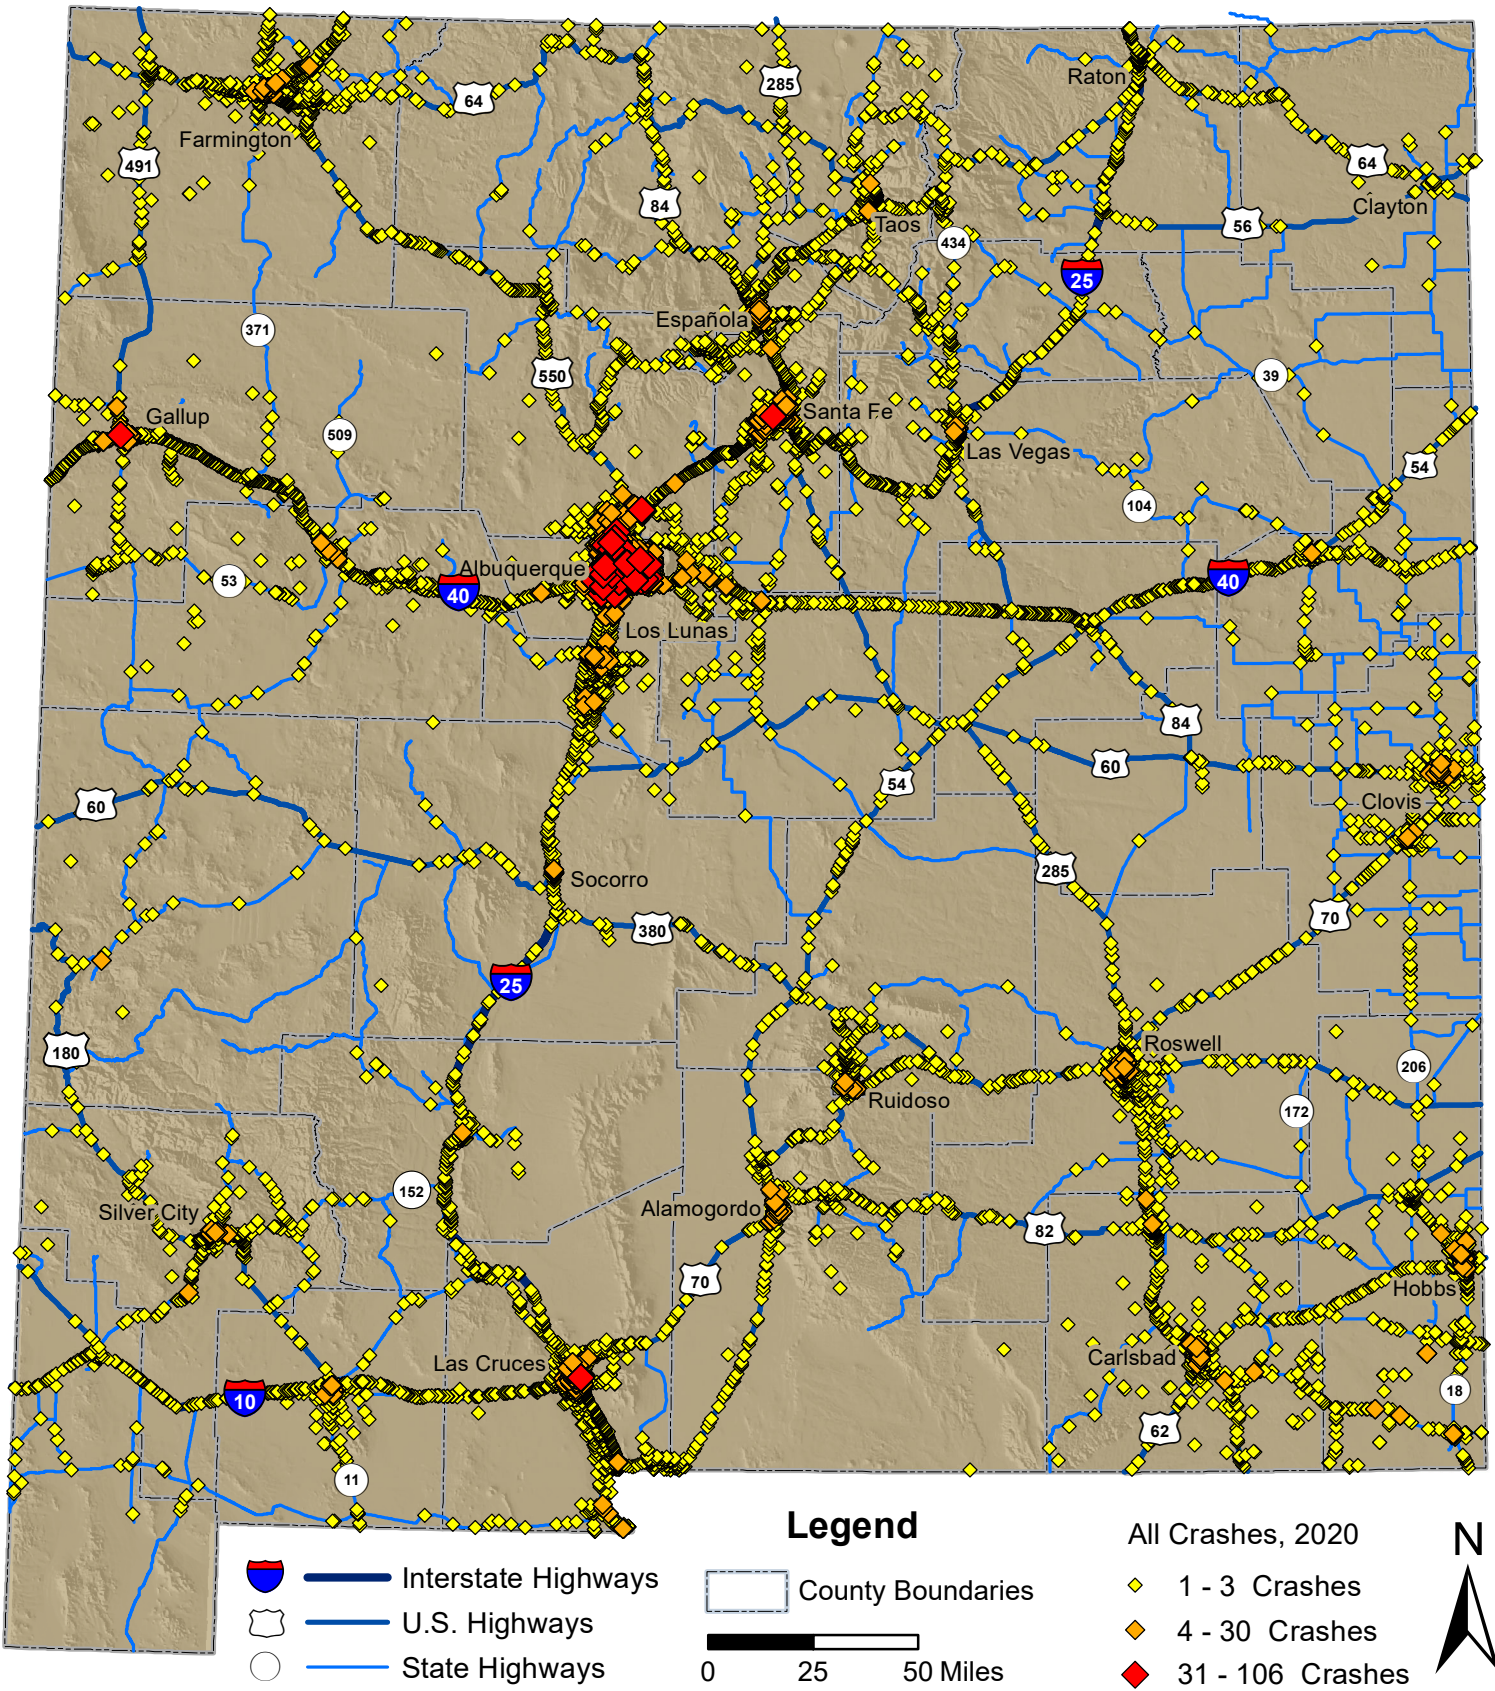

# All Crashes in New Mexico, 2020

Prepared for the New Mexico Department of Transportation,  
 Traffic Safety Division, Traffic Records Bureau. Under Contract CO6093 by the  
 University of New Mexico, Geospatial and Population Studies, Traffic Research Unit (TRU)  
 tru.unm.edu November 2021 tru@unm.edu