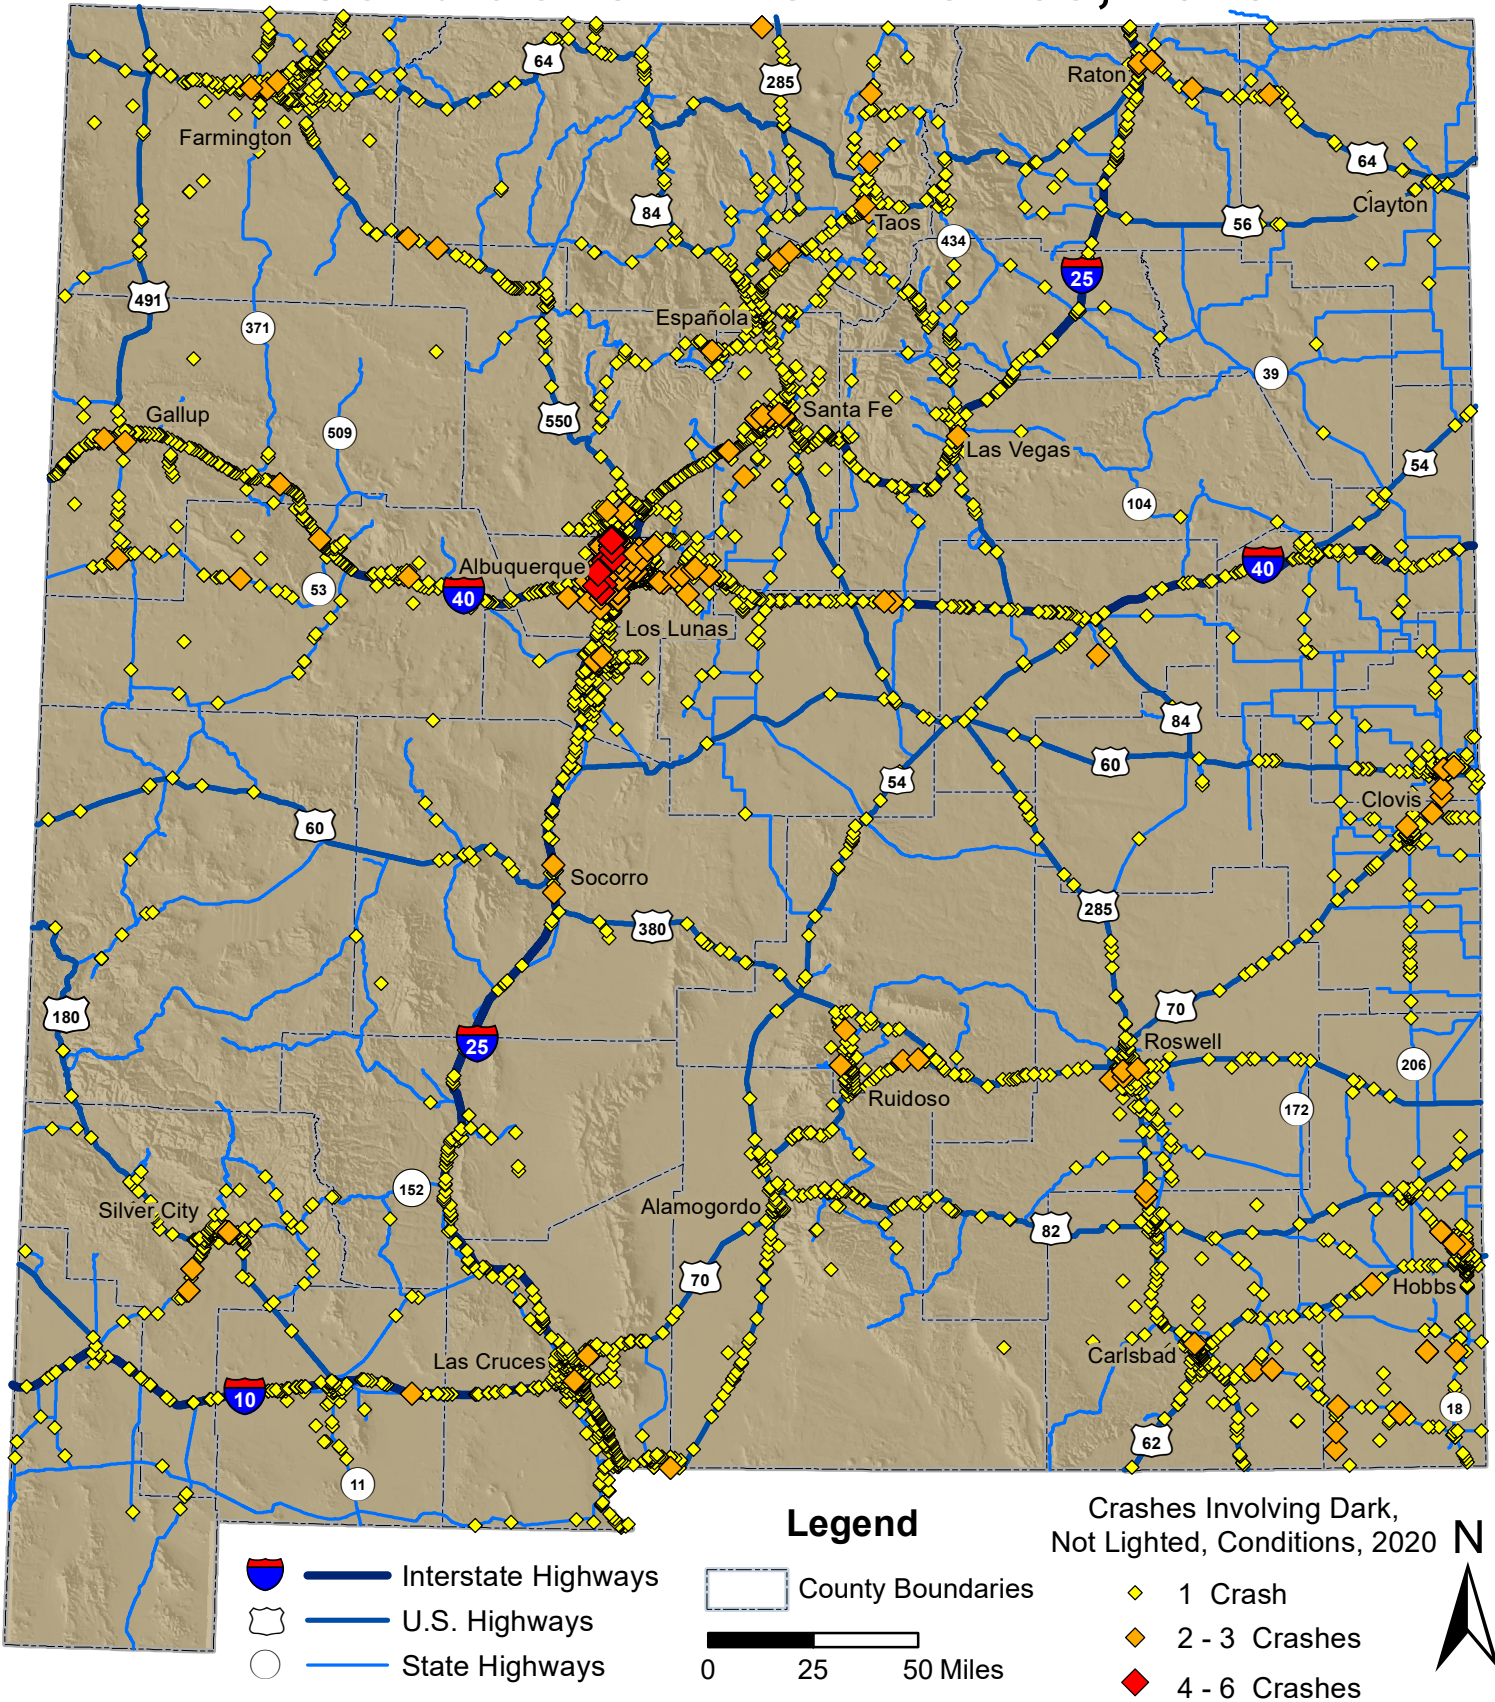

Crashes Involving Dark, Not Lighted, Conditions in New Mexico, 2020

Prepared for the New Mexico Department of Transportation,
 Traffic Safety Division, Traffic Records Bureau. Under Contract CO6093 by the
 University of New Mexico, Geospatial and Population Studies, Traffic Research Unit (TRU)
 tru.unm.edu April 2022 tru@unm.edu