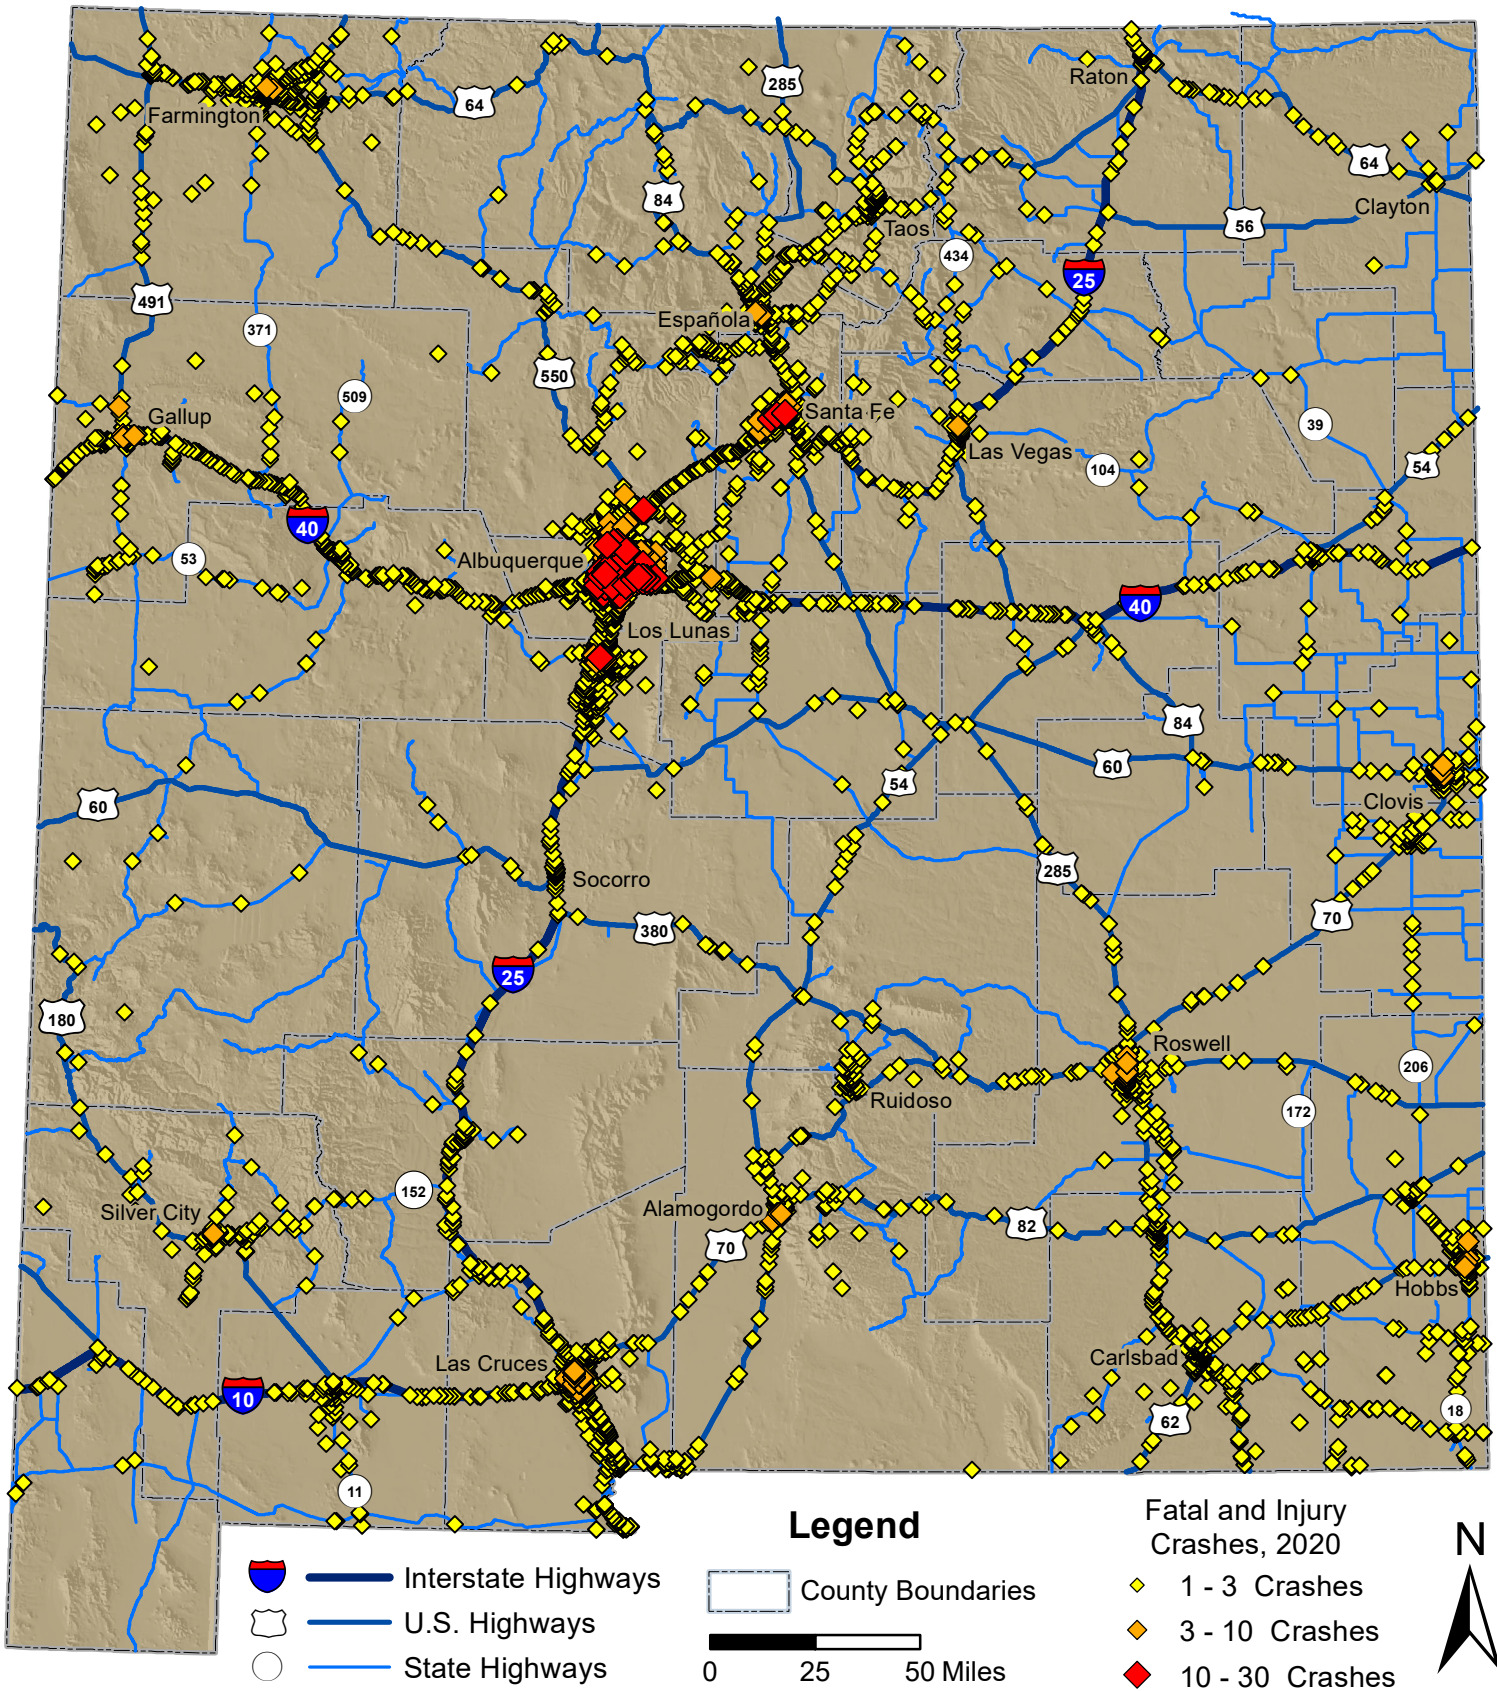

# Fatal and Injury Crashes in New Mexico, 2020

Prepared for the New Mexico Department of Transportation,  
 Traffic Safety Division, Traffic Records Bureau. Under Contract CO6093 by the  
 University of New Mexico, Geospatial and Population Studies, Traffic Research Unit (TRU)  
 tru.unm.edu April 2022 tru@unm.edu