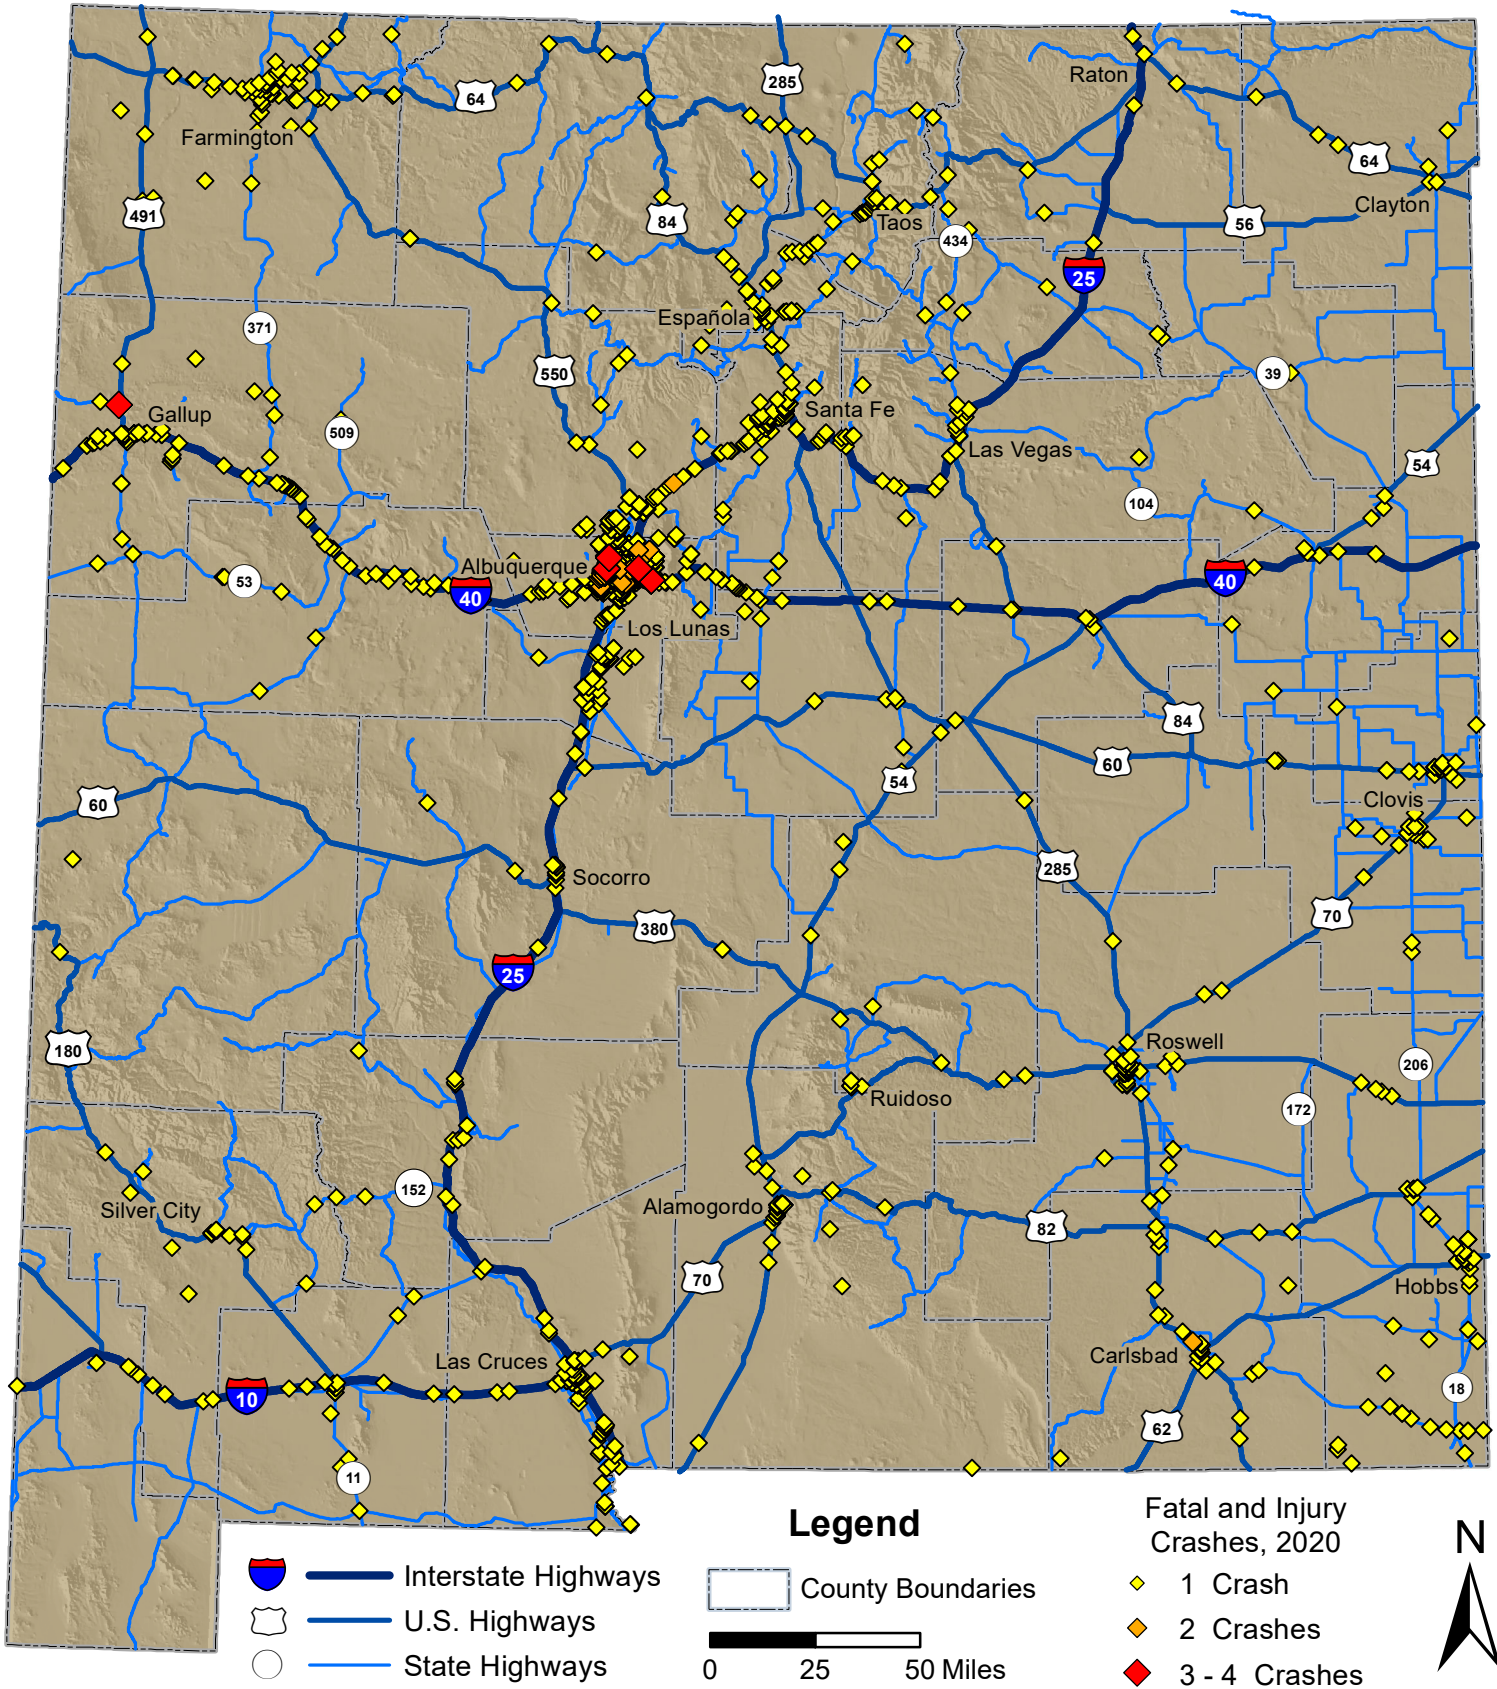

Fatal and Injury Crashes in New Mexico, 2020

Prepared for the New Mexico Department of Transportation,
 Traffic Safety Division, Traffic Records Bureau. Under Contract CO6093 by the
 University of New Mexico, Geospatial and Population Studies, Traffic Research Unit (TRU)
tru.unm.edu November 2021 tru@unm.edu