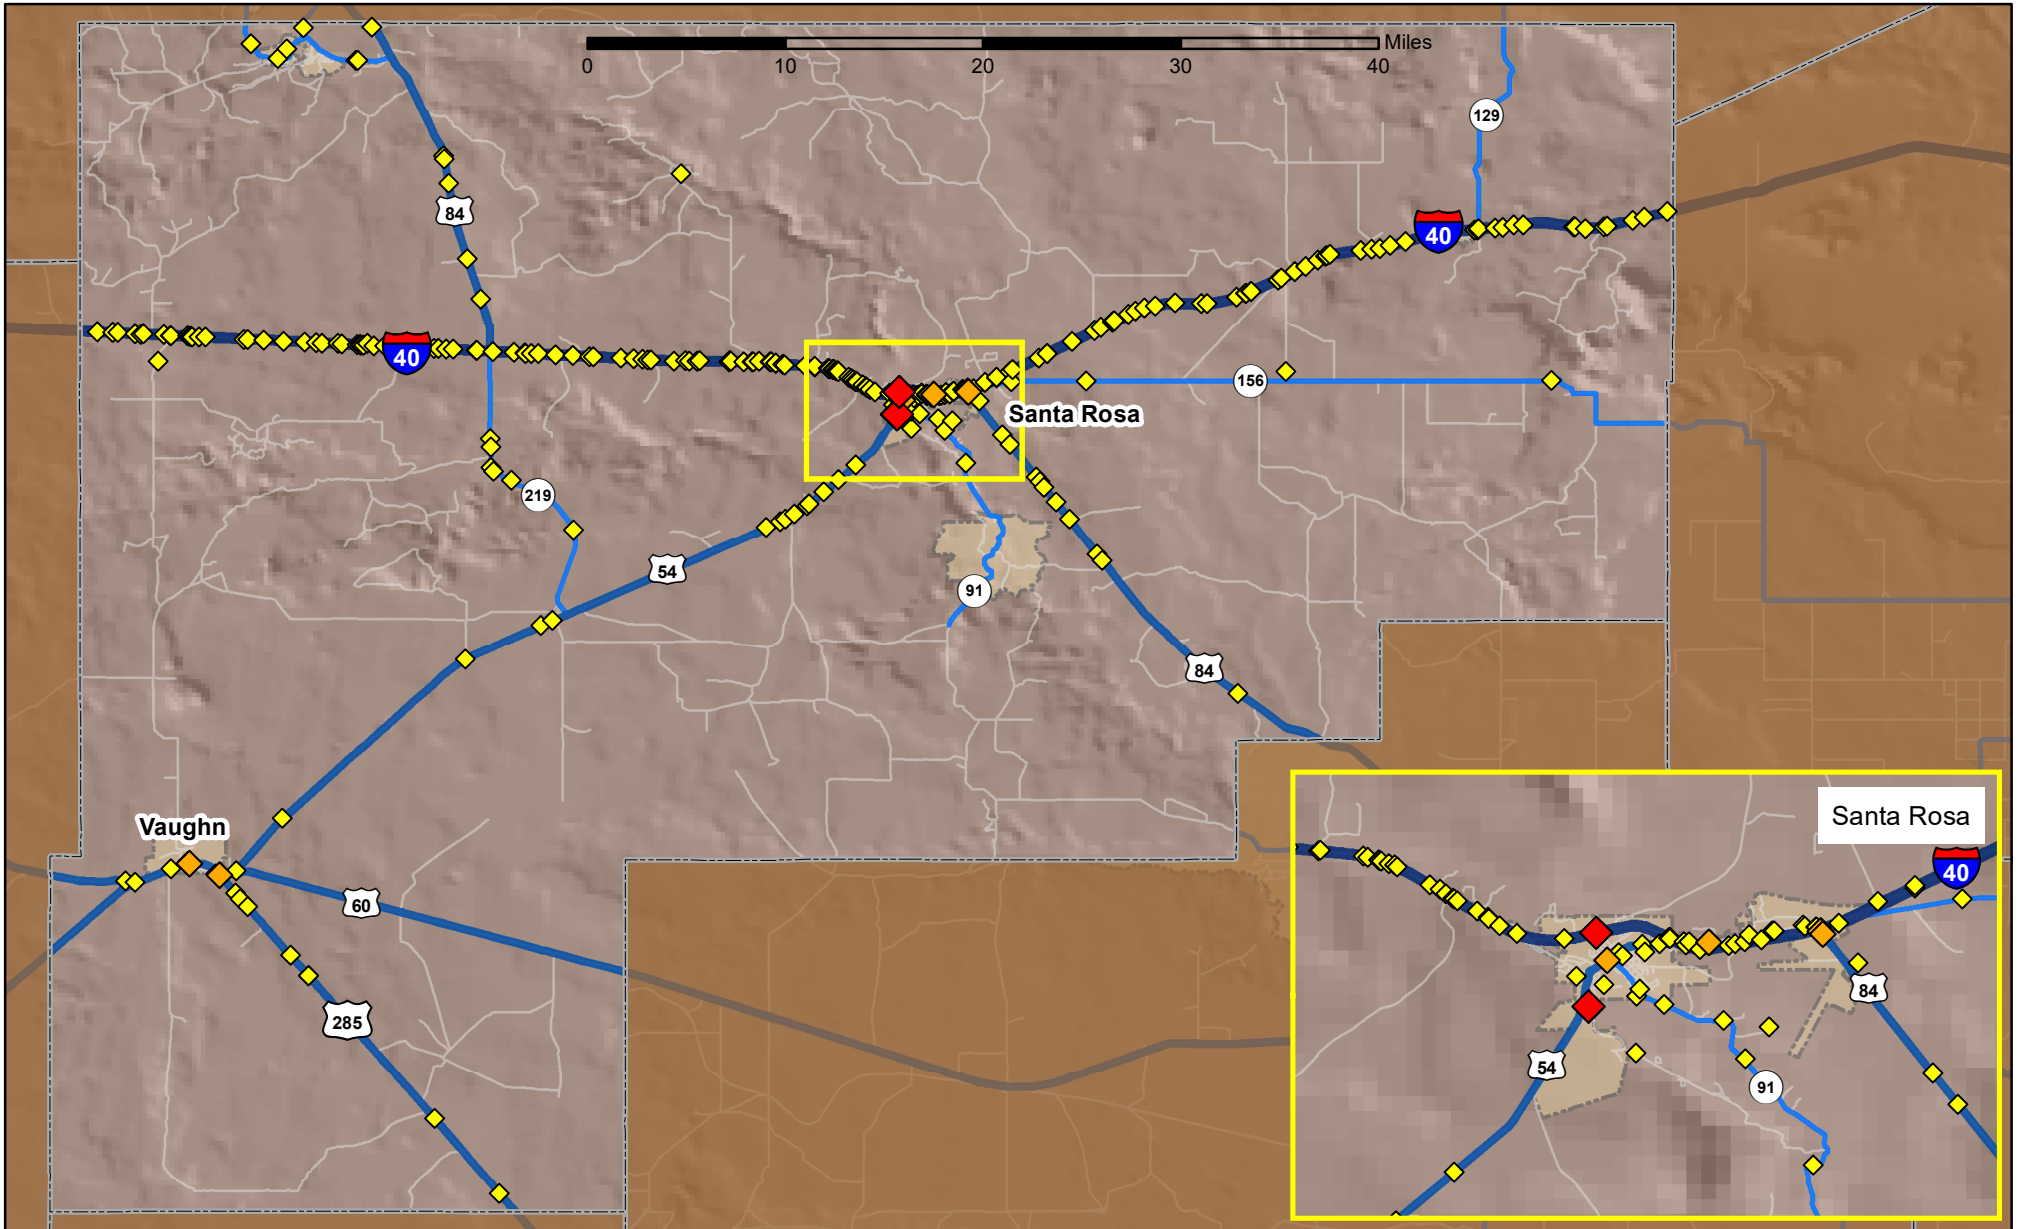

Crashes in Guadalupe County, New Mexico, 2021

Map created by the Traffic Research Unit, Geospatial & Population Studies at UNM

Legend

Data Source: NMDOT Crash File 2021
<http://tru.unm.edu> CO#6380 tru@unm.edu

- Forest & Wildlife Areas
- Reservations & Pueblos
- County Boundaries
- City Boundaries

- Interstate Highways
- U.S. Highways
- State Highways
- Streets & Roadways

Crashes 2021

- 1 Crash
- 2 Crashes
- 3 Crashes