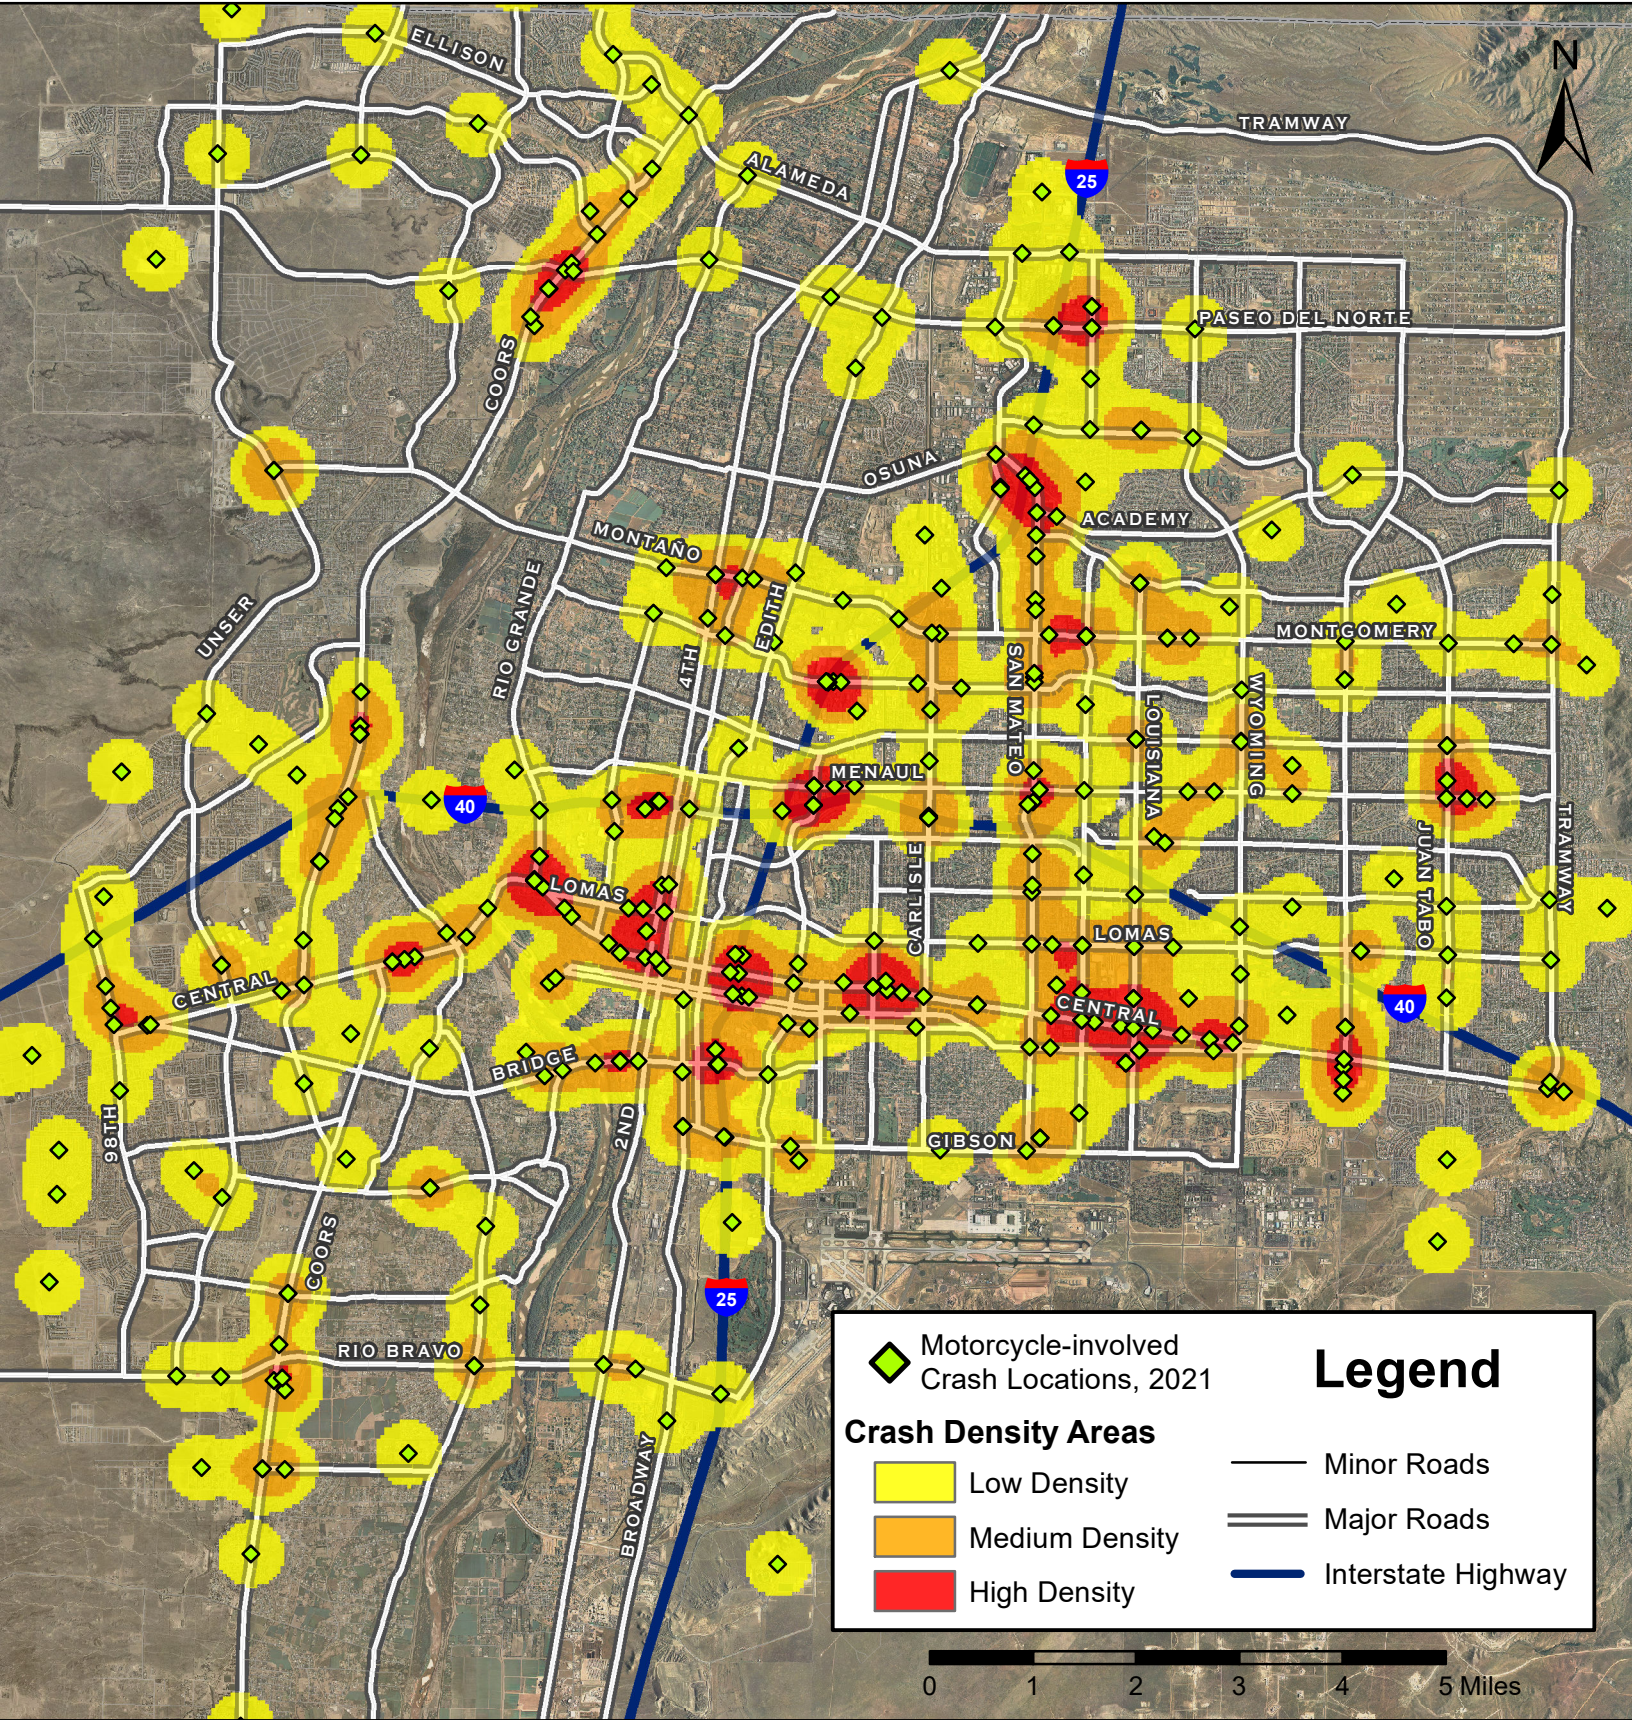

Density Map of Motorcycle-involved Crashes in Albuquerque, 2021

	Motorcycle-involved Crash Locations, 2021	Legend		Minor Roads
	Low Density			Major Roads
	Medium Density			Interstate Highway
	High Density			

Prepared for the New Mexico Department of Transportation, Traffic Safety Division, Traffic Records Bureau. Under Contract CO6380 by the University of New Mexico, Geospatial and Population Studies, Traffic Research Unit (TRU) tru.unm.edu November 2022 tru@unm.edu