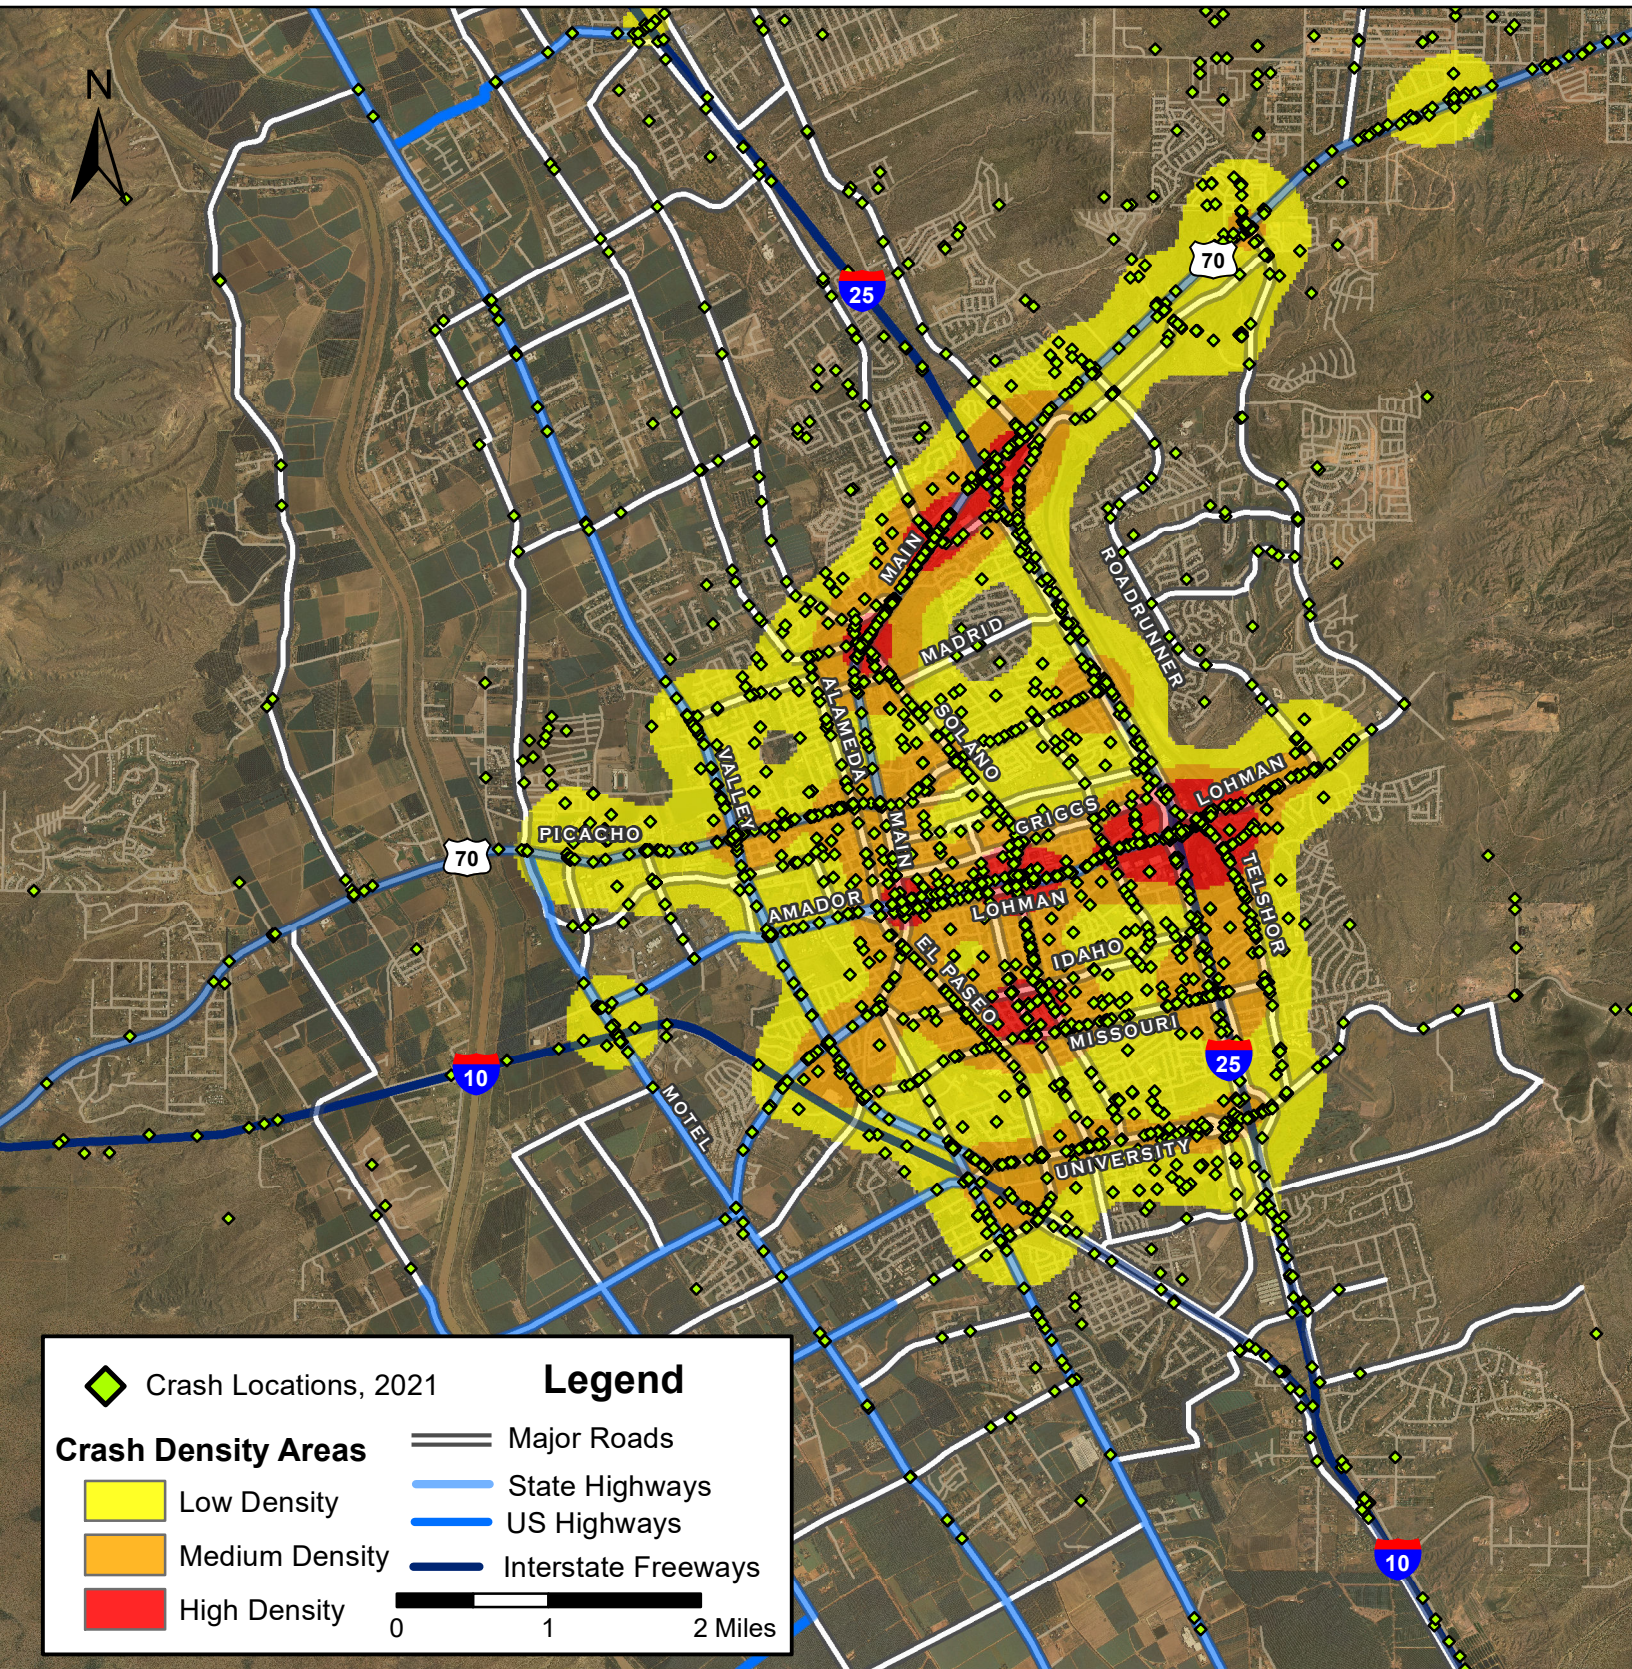

# Density Map of All Crashes in Las Cruces, 2021

Prepared for the New Mexico Department of Transportation,  
 Traffic Safety Division, Traffic Records Bureau. Under Contract CO6380 by the  
 University of New Mexico, Geospatial and Population Studies, Traffic Research Unit (TRU)  
 tru.unm.edu November 2022 tru@unm.edu